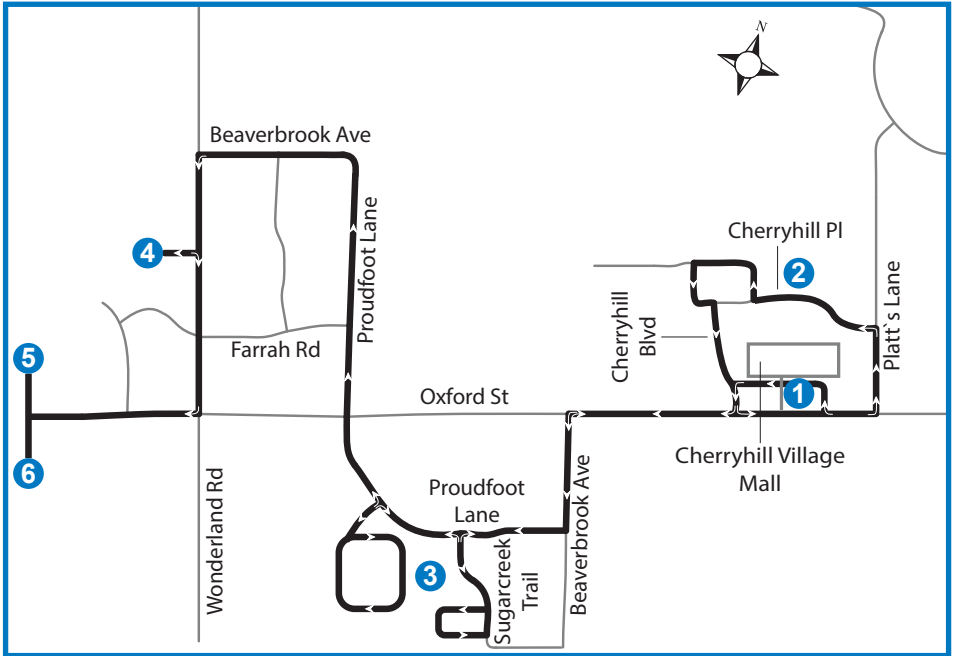

51

MONDAY COMMUNITY BUS

Map Legend

Effective: April 29th, 2018

1	Timepoint		Route Direction
----------	-----------	--	-----------------

Route 51 - Community Bus (Monday's Only)

Cherryhill Village Mall	Cherryhill Loop	Proudfoot Loop	Wonderland Loop	Sherwood Forest Mall	Wonderland Loop	Proudfoot Loop	Cherryhill Village Mall
1	2	3	4	5	4	3	1
LVS	Starts At	Starts At	Starts At	LVS	LVS	Starts At	Starts At
9:20	9:22	9:37	9:43	10:05	10:15	10:21	10:31
10:38	10:40	10:55	11:01	11:20	11:30	11:36	11:46
11:55	11:57	12:12	12:18	12:37	12:47	12:53	1:03
1:13	1:15	1:30	1:36	1:55	2:05	2:11	2:21
2:26	2:28 (Drop Offs Only)			-	-	-	-

52 TUESDAY COMMUNITY BUS

Map Legend

Effective: April 30th, 2017

1	Timepoint		Route Direction
----------	-----------	--	-----------------

Route 52- Community Bus (Tuesday's Only)

Cherryhill Village Mall	Cherryhill Loop	Proudfoot Loop	Wonderland Loop	Oakridge Superstore	Remark	Wonderland Loop	Proudfoot Loop	Cherryhill Village Mall
1	2	3	4	5	6	4	3	1
LVS	Starts At	Starts At	Starts At	LVS	LVS	LVS	Starts At	Starts At
9:20	9:22	9:37	9:43	9:55	10:05	10:14	10:20	10:29
10:38	10:40	10:55	11:01	11:13	11:23	11:32	11:38	11:47
11:55	11:57	12:12	12:18	12:30	12:40	12:49	12:55	1:04
1:13	1:15	1:30	1:36	1:48	1:58	2:07	2:13	2:22
2:26	2:28 (Drop Offs Only)			-	-	-	-	-

Oakridge Superstore

Before proceeding to Superstore, passengers can request to be dropped off at the plaza near Hyde Park Road and Royal York Road (CIBC).

Hyde Park Power Centre

Operators will not be permitted to pick up/ drop off customers at any other stores besides Walmart within the Power Centre, or along the route, for safety reasons.

WONDERLAND LOOP

ADDRESS	STOP TYPE	LOCATION	NOTES
680 Wonderland Rd N	Call-in	See Notes	Served at sidewalk at south end of building
690 Wonderland Rd N	Call-in	Door	
700 Wonderland Rd N	Call-in	Door	
710 Wonderland Rd N	Call-in	Driveway	
720 Wonderland Rd N	Call-in	Door	