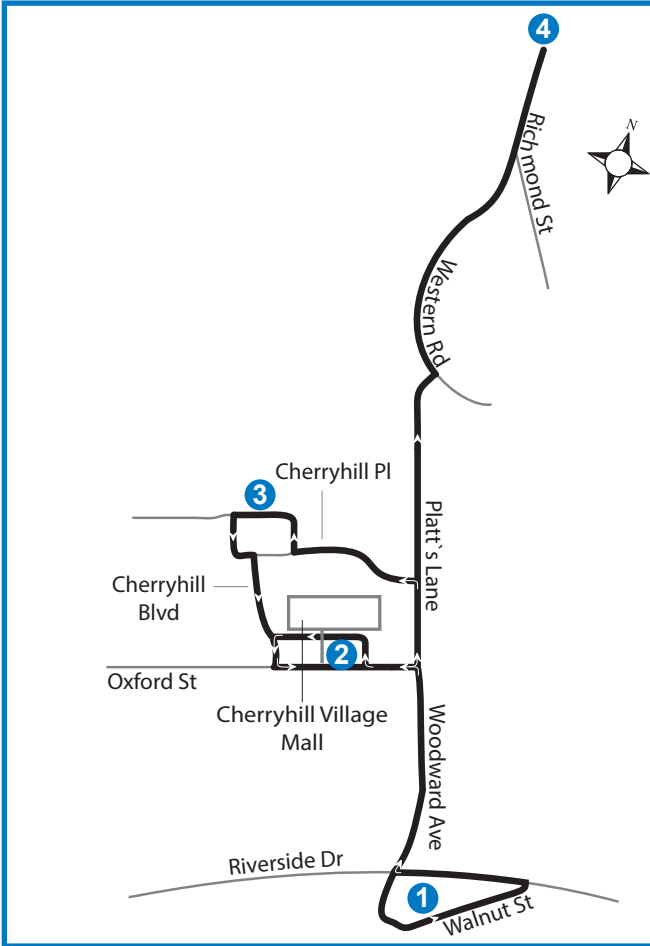

54 THURSDAY COMMUNITY BUS

Map Legend

Effective: April 30th, 2017

1	Timepoint		Route Direction
----------	-----------	--	-----------------

Route 54 - Community Bus (Thursday's Only)

Cherryhill Village Mall	Cherryhill Loop	Proudfoot Loop	Wonderland Loop	Farm Boy	Sobeys	Costco	Wonderland Loop	Proudfoot Loop	Cherryhill Village Mall
1	2	3	4	5	6	7	4	3	1
LVS	Starts At	Starts At	Starts At	LVS	LVS	LVS	Starts At	Starts At	Starts At
9:20	9:22	9:37	9:43	9:47	9:58	10:01	10:05	10:11	10:20
10:38	10:40	10:55	11:01	11:05	11:16	11:19	11:23	11:29	11:38
11:55	11:57	12:12	12:18	12:22	12:33	12:36	12:40	12:46	12:55
1:13	1:15	1:30	1:36	1:40	1:51	1:54	1:58	2:04	2:13
2:26	2:28 (Drop Offs Only)			-	-	-	-	-	-

55

FRIDAY COMMUNITY BUS

Map Legend

Effective: April 30th, 2017

1	Timepoint		Route Direction
----------	-----------	--	-----------------

Route 55 - Community Bus (Friday's Only)

Cherryhill Village Mall	Cherryhill Loop	Masonville Entrance 1*	Masonville Entrance 1*	Cherryhill Village Mall
2	3	4	4	2
LVS	Starts At	ARR	LVS	ARR
9:20	9:22	10:02	10:11	10:28
10:38	10:40	11:20	11:29	11:46
11:55	11:57	12:37	12:46	1:03
1:13	1:15	1:55	2:04	2:21
2:26	2:28 (Drop Offs Only)			-

Please note that only locations listed on schedule will be serviced.

Notes

85 Walnut/ 201 Riverside

- Scheduled pickup is at 9:08am (85 Walnut) and at 9:10am (201 Riverside), scheduled drop-offs are at 12:25pm and 2:40pm.
- Call-in pickups are ONLY available at this location for Route 55 (Friday) before 1:30pm. Requested pickups happen prior to entering Cherryhill Village Mall.

Oakridge Superstore

Before proceeding to Superstore, passengers can request to be dropped off at the plaza near Hyde Park Road and Royal York Road (CIBC).

Hyde Park Power Centre

Operators will not be permitted to pick up/ drop off customers at any other stores besides Walmart within the Power Centre, or along the route, for safety reasons.