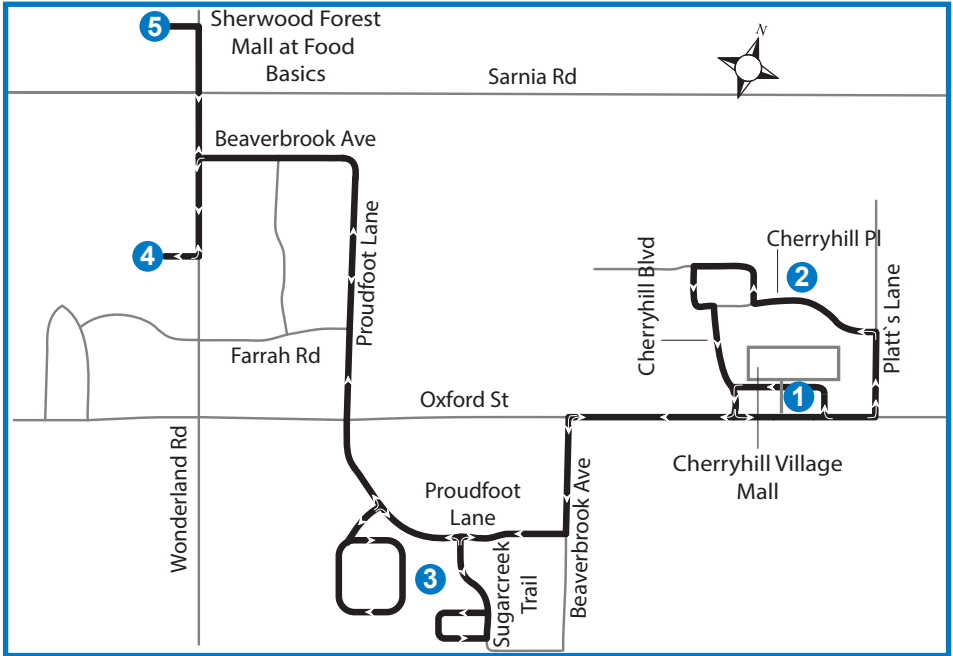

51

MONDAY COMMUNITY BUS

Map Legend

Effective: April 29th, 2018

1	Timepoint		Route Direction
----------	-----------	--	-----------------

Route 51 - Community Bus (Monday's Only)

Cherryhill Village Mall	Cherryhill Loop	Proudfoot Loop	Wonderland Loop	Sherwood Forest Mall	Wonderland Loop	Proudfoot Loop	Cherryhill Village Mall
1	2	3	4	5	4	3	1
LVS	Starts At	Starts At	Starts At	LVS	LVS	Starts At	Starts At
9:20	9:22	9:37	9:43	10:05	10:15	10:21	10:31
10:38	10:40	10:55	11:01	11:20	11:30	11:36	11:46
11:55	11:57	12:12	12:18	12:37	12:47	12:53	1:03
1:13	1:15	1:30	1:36	1:55	2:05	2:11	2:21
2:26	2:28 (Drop Offs Only)			-	-	-	-

52 TUESDAY COMMUNITY BUS

Map Legend

Effective: April 30th, 2017

1	Timepoint		Route Direction
----------	-----------	--	-----------------

Route 52- Community Bus (Tuesday's Only)

Cherryhill Village Mall	Cherryhill Loop	Proudfoot Loop	Wonderland Loop	Oakridge Superstore	Remark	Wonderland Loop	Proudfoot Loop	Cherryhill Village Mall
1	2	3	4	5	6	4	3	1
LVS	Starts At	Starts At	Starts At	LVS	LVS	LVS	Starts At	Starts At
9:20	9:22	9:37	9:43	9:55	10:05	10:14	10:20	10:29
10:38	10:40	10:55	11:01	11:13	11:23	11:32	11:38	11:47
11:55	11:57	12:12	12:18	12:30	12:40	12:49	12:55	1:04
1:13	1:15	1:30	1:36	1:48	1:58	2:07	2:13	2:22
2:26	2:28 (Drop Offs Only)			-	-	-	-	-

Oakridge Superstore

Before proceeding to Superstore, passengers can request to be dropped off at the plaza near Hyde Park Road and Royal York Road (CIBC).

Hyde Park Power Centre

Operators will not be permitted to pick up/ drop off customers at any other stores besides Walmart within the Power Centre, or along the route, for safety reasons.