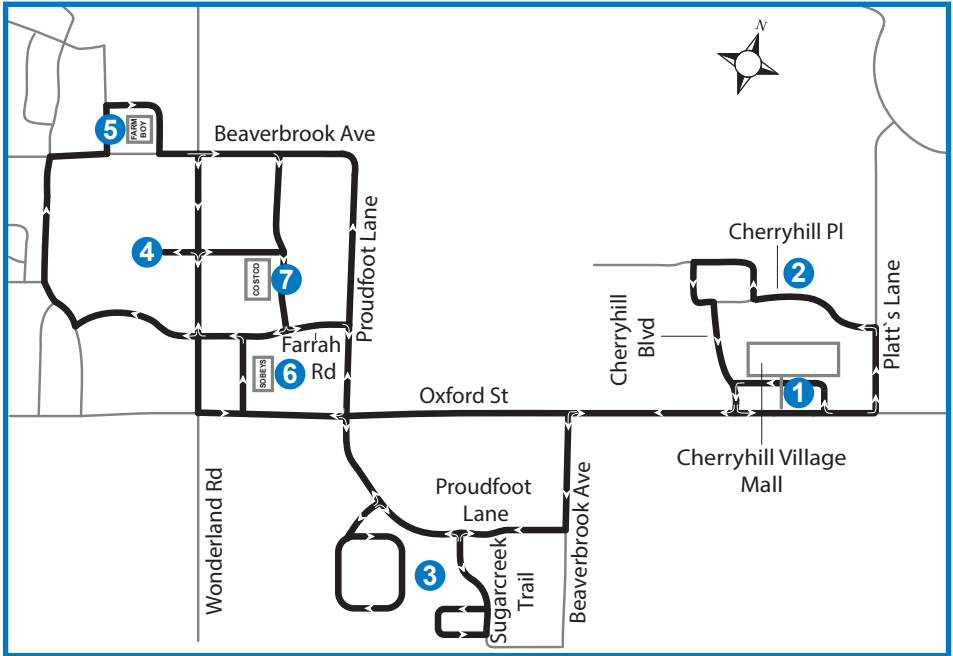

53

WEDNESDAY COMMUNITY BUS

Map Legend

Effective: April 30th, 2017

1	Timepoint		Route Direction
----------	-----------	--	-----------------

Route 53 - Community Bus (Wednesday's Only)

Cherryhill Village Mall	Cherryhill Loop	Proudfoot Loop	Wonderland Loop	Hyde Park Walmart	Wonderland Loop	Proudfoot Loop	Cherryhill Village Mall	
1	2	3	4	5	4	3	1	
LVS	Starts At	Starts At	Starts At	LVS	LVS	LVS	Starts At	
	9:20	9:22	9:37	9:43	10:03	10:18	10:24	10:33
	10:38	10:40	10:55	11:01	11:21	11:36	11:42	11:51
	11:55	11:57	12:12	12:18	12:38	12:53	12:59	1:08
	1:13	1:15	1:30	1:36	1:56	2:11	2:17	2:26
2:26	2:28 (Drop Offs Only)			-	-	-	-	

54 THURSDAY COMMUNITY BUS

Map Legend

Effective: April 30th, 2017

1	Timepoint		Route Direction
----------	-----------	--	-----------------

Route 54 - Community Bus (Thursday's Only)

Cherryhill Village Mall	Cherryhill Loop	Proudfoot Loop	Wonderland Loop	Farm Boy	Sobeys	Costco	Wonderland Loop	Proudfoot Loop	Cherryhill Village Mall
1	2	3	4	5	6	7	4	3	1
LVS	Starts At	Starts At	Starts At	LVS	LVS	LVS	Starts At	Starts At	Starts At
9:20	9:22	9:37	9:43	9:47	9:58	10:01	10:05	10:11	10:20
10:38	10:40	10:55	11:01	11:05	11:16	11:19	11:23	11:29	11:38
11:55	11:57	12:12	12:18	12:22	12:33	12:36	12:40	12:46	12:55
1:13	1:15	1:30	1:36	1:40	1:51	1:54	1:58	2:04	2:13
2:26	2:28 (Drop Offs Only)			-	-	-	-	-	-

Oakridge Superstore

Before proceeding to Superstore, passengers can request to be dropped off at the plaza near Hyde Park Road and Royal York Road (CIBC).

Hyde Park Power Centre

Operators will not be permitted to pick up/ drop off customers at any other stores besides Walmart within the Power Centre, or along the route, for safety reasons.