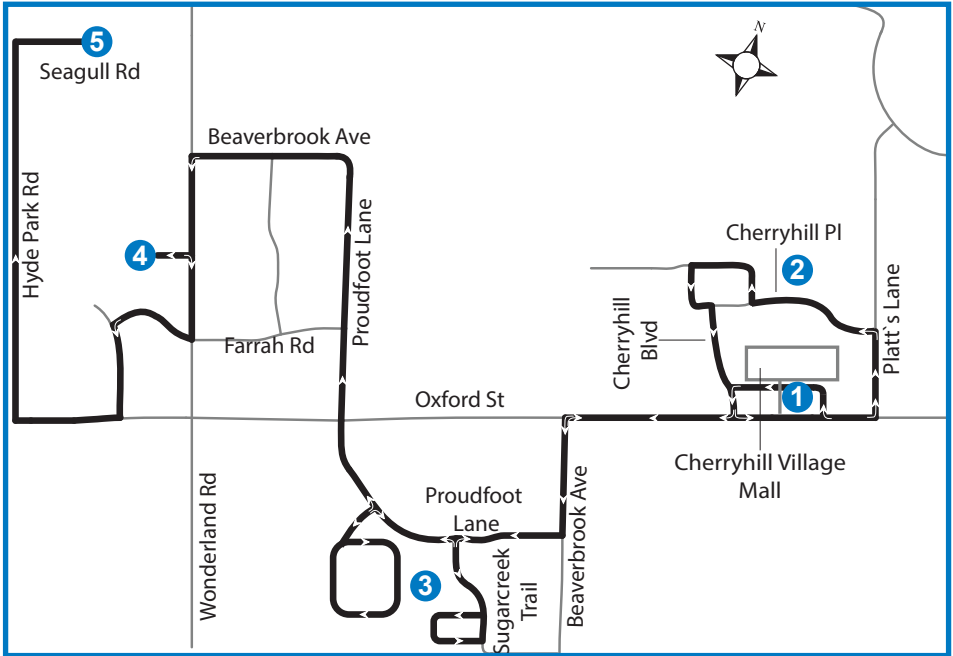

52 TUESDAY COMMUNITY BUS

Map Legend

Effective: April 30th, 2017

1	Timepoint		Route Direction
----------	-----------	--	-----------------

Route 52- Community Bus (Tuesday's Only)

Cherryhill Village Mall	Cherryhill Loop	Proudfoot Loop	Wonderland Loop	Oakridge Superstore	Remark	Wonderland Loop	Proudfoot Loop	Cherryhill Village Mall
1	2	3	4	5	6	4	3	1
LVS	Starts At	Starts At	Starts At	LVS	LVS	LVS	Starts At	Starts At
9:20	9:22	9:37	9:43	9:55	10:05	10:14	10:20	10:29
10:38	10:40	10:55	11:01	11:13	11:23	11:32	11:38	11:47
11:55	11:57	12:12	12:18	12:30	12:40	12:49	12:55	1:04
1:13	1:15	1:30	1:36	1:48	1:58	2:07	2:13	2:22
2:26	2:28 (Drop Offs Only)			-	-	-	-	-

53

WEDNESDAY COMMUNITY BUS

Map Legend

Effective: April 30th, 2017

1	Timepoint		Route Direction
----------	-----------	--	-----------------

Route 53 - Community Bus (Wednesday's Only)

Cherryhill Village Mall	Cherryhill Loop	Proudfoot Loop	Wonderland Loop	Hyde Park Walmart	Wonderland Loop	Proudfoot Loop	Cherryhill Village Mall	
1	2	3	4	5	4	3	1	
LVS	Starts At	Starts At	Starts At	LVS	LVS	LVS	Starts At	
	9:20	9:22	9:37	9:43	10:03	10:18	10:24	10:33
	10:38	10:40	10:55	11:01	11:21	11:36	11:42	11:51
	11:55	11:57	12:12	12:18	12:38	12:53	12:59	1:08
	1:13	1:15	1:30	1:36	1:56	2:11	2:17	2:26
2:26	2:28 (Drop Offs Only)			-	-	-	-	

Oakridge Superstore

Before proceeding to Superstore, passengers can request to be dropped off at the plaza near Hyde Park Road and Royal York Road (CIBC).

Hyde Park Power Centre

Operators will not be permitted to pick up/ drop off customers at any other stores besides Walmart within the Power Centre, or along the route, for safety reasons.