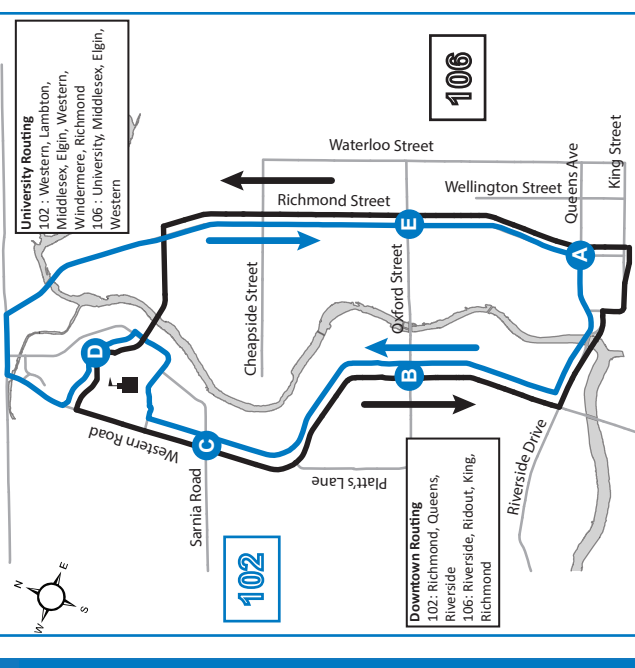

102 DOWNTOWN - 106 NATURAL SCIENCE

Map Legend
A Timepoint
B Route Direction
102 106
University
Effective: September 4th, 2022

519-451-1347
www.londontransit.ca
london transit

ROUTE 102 - MONDAY TO FRIDAY

use realtime.londontransit.ca for up-to-date arrivals