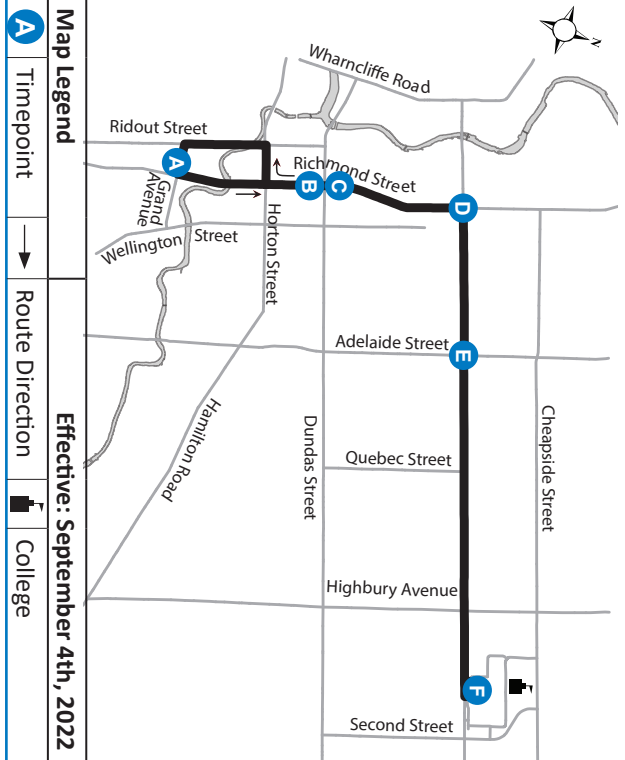

# 104 RIDOUT AT GRAND - FANSHAWE COLLEGE

519-451-1347  
www.londontransit.ca

## ROUTE 104 - MONDAY TO FRIDAY

use realtime.londontransit.ca for up-to-date arrivals

NORTHBOUND							SOUTHBOUND						
Grand at Ridout	Richmond at King	Richmond at Queens	Oxford at Richmond	Oxford at Adelaide	Oxford at Highbury	Fanshawe College	Fanshawe College	Oxford at Highbury	Oxford at Adelaide	Richmond at Oxford	Richmond at Queens	Richmond at King	Grand at Ridout
A	B	C	D	E	F	G	G	F	E	D	C	B	A
LVS						ARR	LVS						ARR
-	-	7:11	7:16	7:20	7:27	7:29	7:30	7:32	7:39	7:44	7:49	7:51	7:59
-	-	7:38	7:43	7:47	7:54	7:56	8:00	8:02	8:09	8:14	8:19	8:21	8:29
7:59	8:05	8:07	8:12	8:16	8:24	8:26	8:32	8:34	8:41	8:46	8:51	8:53	9:01
8:29	8:35	8:37	8:42	8:46	8:54	8:56	9:04	9:06	9:13	9:18	9:22	9:24	9:31
9:01	9:07	9:09	9:14	9:18	9:26	9:28	9:34	9:36	9:43	9:48	9:52	9:54	10:01
9:31	9:37	9:39	9:44	9:48	9:56	9:58	10:04	10:06	10:13	10:18	10:22	10:24	10:31
10:01	10:07	10:09	10:14	10:18	10:26	10:28	10:33	10:35	10:42	10:47	10:51	10:53	11:00
10:31	10:37	10:39	10:44	10:48	10:56	10:58	11:04	11:06	11:13	11:18	11:22	11:24	11:31
11:00	11:06	11:08	11:13	11:17	11:25	11:27	11:32	11:34	11:41	11:46	11:50	11:52	11:59
11:31	11:37	11:39	11:44	11:48	11:56	11:58	12:06	12:08	12:15	12:19	12:23	12:25	12:31
11:59	12:05	12:07	12:12	12:16	12:24	12:26	12:33	12:35	12:42	12:46	12:50	12:52	12:58
12:31	12:37	12:39	12:44	12:48	12:56	12:58	1:05	1:07	1:14	1:18	1:22	1:24	1:30
12:58	1:04	1:06	1:11	1:15	1:23	1:25	1:29	1:31	1:38	1:42	1:46	1:48	1:54
1:30	1:36	1:38	1:43	1:47	1:55	1:57	1:58	2:00	2:07	2:11	2:15	2:17	2:23
1:54	2:00	2:03	2:09	2:13	2:21	2:23	2:25	2:28	2:35	2:40	2:45	2:47	2:54