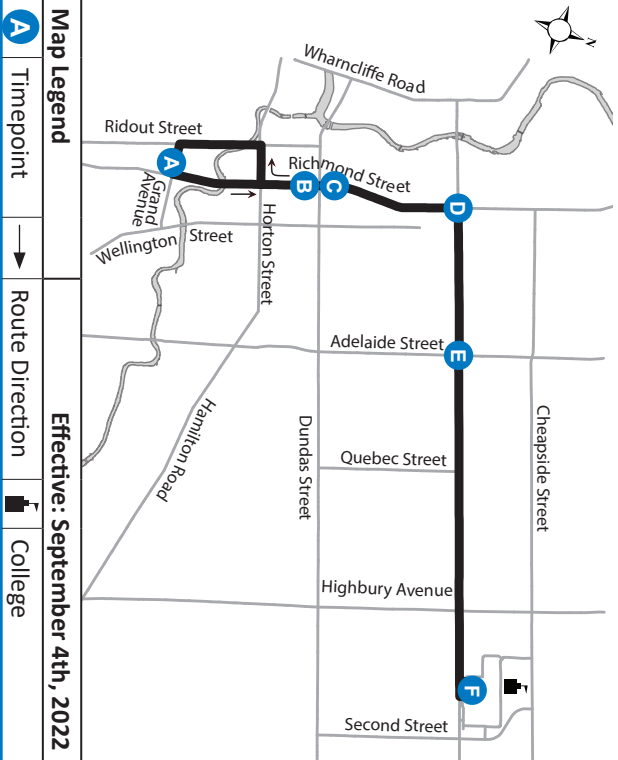

104 RIDOUT AT GRAND - FANSHAWE COLLEGE

519-451-1347
www.londontransit.ca