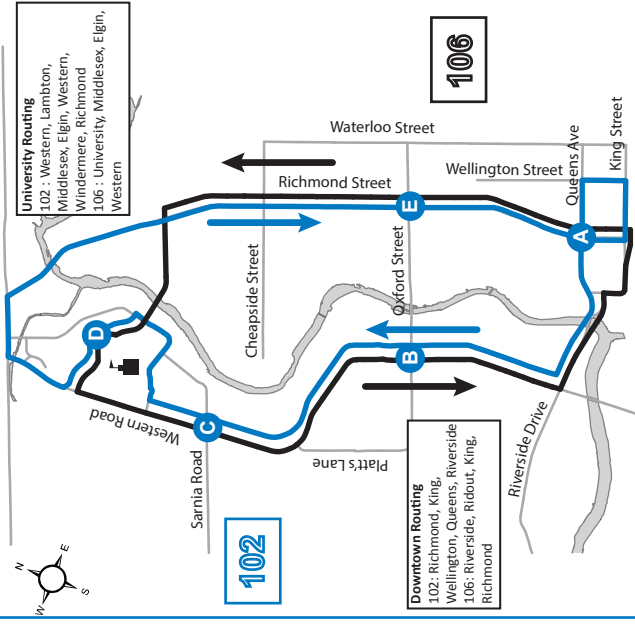

**102 DOWNTOWN -  
106 NATURAL SCIENCE**

**Map Legend** Effective: September 4th, 2022

**A** Timepoint

**B** University

**102** Route Direction

**106** Service Notes

**519-451-1347**

[www.londontransit.ca](http://www.londontransit.ca)