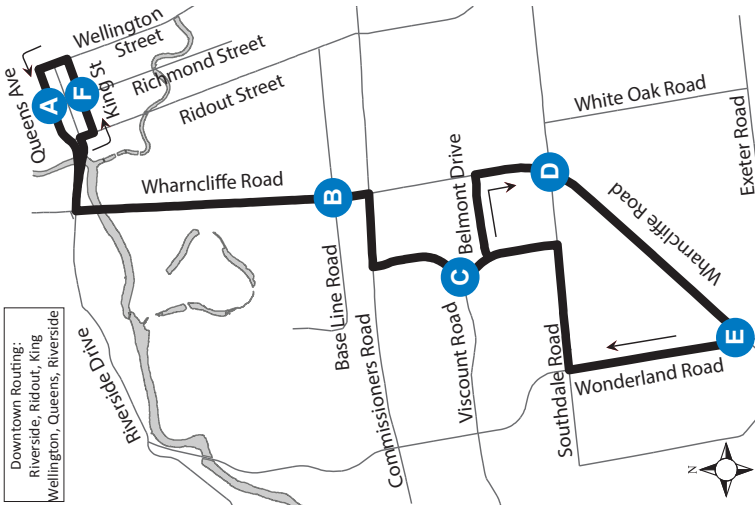

**DOWNTOWN -  
WHARNCLIFFE AT  
WONDERLAND**

**Map Legend**

<b>A</b>	Timepoint	→	Route Direction
----------	-----------	---	-----------------

**Effective: September 4th, 2022**

**519-451-1347**  
[www.londontransit.ca](http://www.londontransit.ca)

**ROUTE 12 - SUNDAY / HOLIDAY**

SOUTHBOUND					NORTHBOUND				
Queens at Richmond	Wharnccliffe at Base Line	Notre Dame at Viscount	Wharnccliffe at Southdale	Wonderland at Wharnccliffe	Wonderland at Wharnccliffe	Notre Dame at Viscount	Wharnccliffe at Base Line	King at Richmond	Queens at Richmond
A	B	C	D	E	E	C	B	F	A
LVS				ARR	LVS				ARR
-	-	8:21	8:25	8:29	8:29	8:37	8:44	8:52	8:56
9:00	9:09	9:13	9:17	9:21	9:26	9:34	9:41	9:49	9:53
9:53	10:02	10:06	10:10	10:14	10:20	10:28	10:35	10:43	10:53
10:53	11:02	11:06	11:10	11:14	11:14	11:22	11:29	11:37	11:47
11:47	11:56	12:00	12:04	12:08	12:08	12:17	12:23	12:31	12:41
12:41	12:50	12:55	12:59	1:03	1:03	1:12	1:18	1:26	1:36
1:36	1:45	1:50	1:54	1:58	1:58	2:07	2:13	2:21	2:30
2:30	2:39	2:44	2:48	2:52	2:58	3:07	3:13	3:21	3:30
3:30	3:39	3:44	3:48	3:52	3:58	4:07	4:13	4:21	4:30
4:30	4:39	4:44	4:48	4:52	4:58	5:07	5:13	5:21	5:30
5:30	5:39	5:44	5:48	5:52	5:59	6:07	6:13	6:21	6:30
6:30	6:39	6:43	6:47	6:51	6:57	7:05	7:11	7:19	7:28
7:28	7:37	7:41	7:45	7:49	7:54	8:02	8:08	8:16	8:26
8:26	8:35	8:39	8:43	8:47	8:49	8:57	9:03	9:11	9:15
9:15	9:24	9:28	9:32	9:36	9:36	9:44*	To Garage		

**LEGEND**

*	Bus into Garage	+	Route Change
0:00	Bus goes into service at Commissioners and Wharnccliffe 3 minutes earlier		

*use realtime.londontransit.ca for up-to-date arrivals*