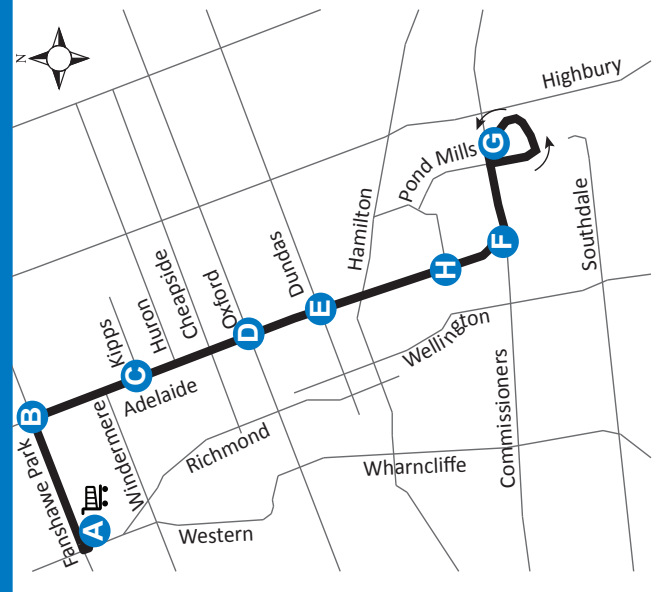

16 MASONVILLE PLACE - POND MILLS

Effective: September 4th, 2022

Map Legend
 A Timepoint
 ↑ Route Direction

519-451-1347
 www.londontransit.ca

16 MASONVILLE PLACE - POND MILLS

Effective: September 4th, 2022