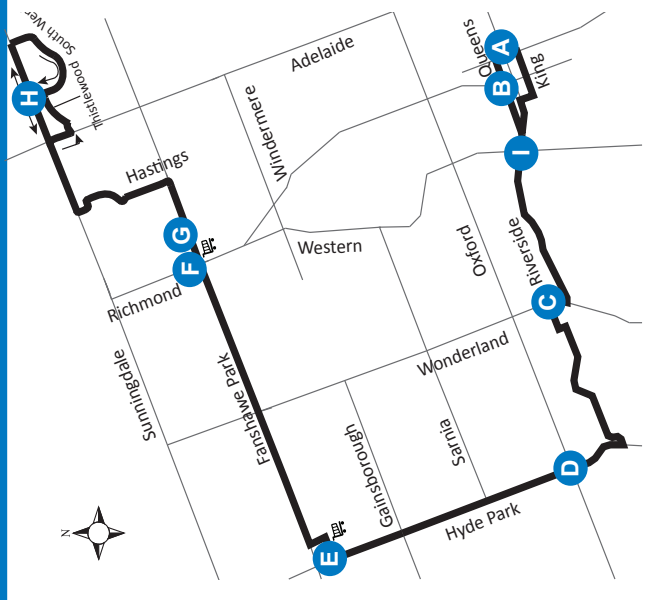

19 DOWNTOWN-STONEY CREEK

Effective: September 4th, 2022

Map Legend
 A Timepoint
 ↑ Route Direction 19
 Shopping Centre
 Service Notes

519-451-1347
 www.londontransit.ca

19 DOWNTOWN-STONEY CREEK

Effective: September 4th, 2022

LEGEND

*	Bus into Garage	+	Route Change
0:00	Bus goes into service at Blackwater east of Adelaide 2min earlier		