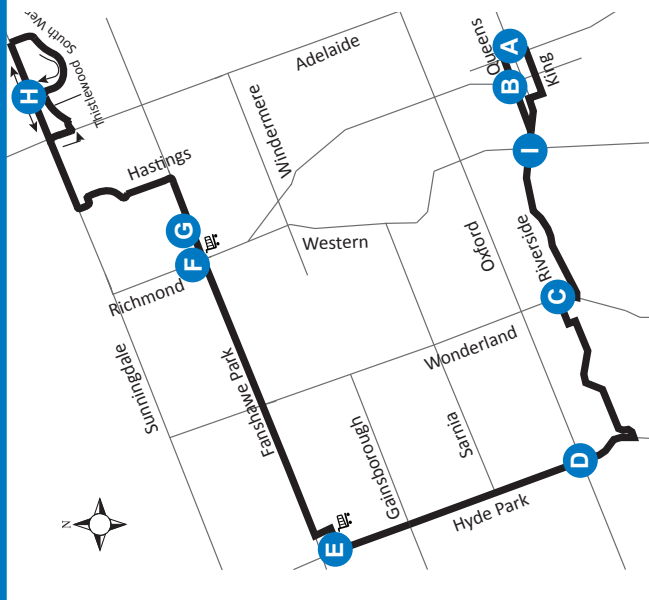

19 DOWNTOWN-STONEY CREEK

Effective: September 4th, 2022

Map Legend
 A Timepoint
 ↑ Route Direction 19
 Shopping Centre
 Service Notes

519-451-1347
 www.londontransit.ca

19 DOWNTOWN-STONEY CREEK

Effective: September 4th, 2022

LEGEND

*	Bus into Garage	+	Route Change
0:00	Bus goes into service at Blackwater east of Adelaide 2min earlier		