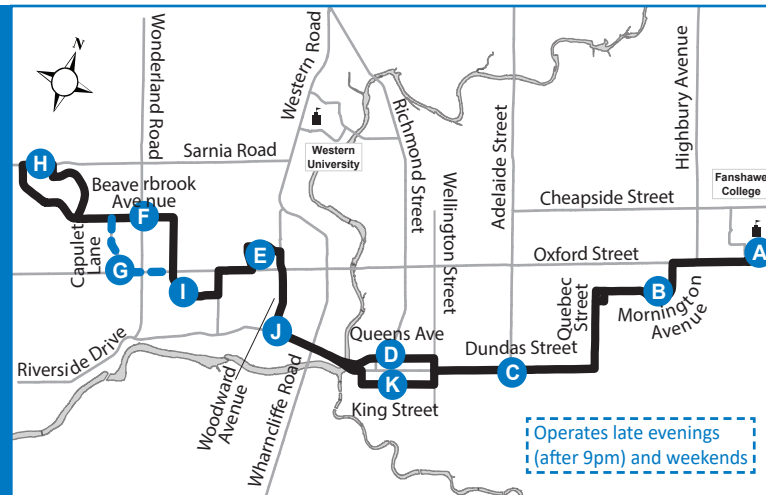

Map Legend

A	Timepoint		Shopping Centre		College/University
	Route Direction				

Effective: September 4th, 2022

Operates late evenings (after 9pm) and weekends

Map Legend

A	Timepoint		Shopping Centre		College/University
	Route Direction				