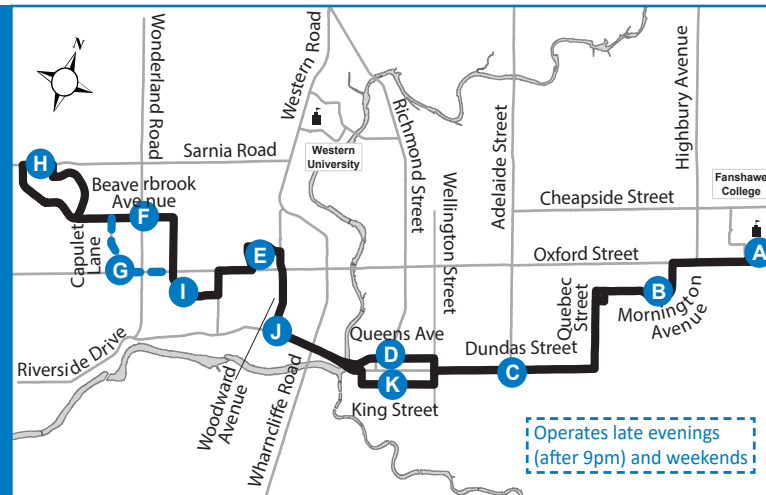

Map Legend

- A** Timepoint
- Shopping Centre
- College/University
- Route Direction

Effective: September 4th, 2022

Operates late evenings (after 9pm) and weekends

Map Legend

- A** Timepoint
- Shopping Centre
- College/University
- Route Direction

LEGEND

- * Bus into Garage
- + Route Change
- 0:00 Bus goes into service at Proudfoot and Oxford 3min earlier