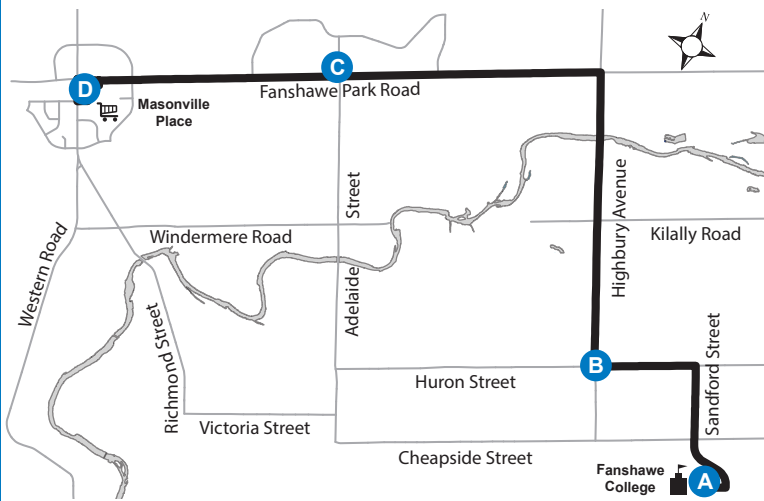

25 FANSHAWE COLLEGE- MASONVILLE PLACE

Map Legend

A	Timepoint		Shopping Centre		College/ University
----------	-----------	--	-----------------	--	---------------------

Effective: September 4th, 2022

519-451-1347
www.londontransit.ca