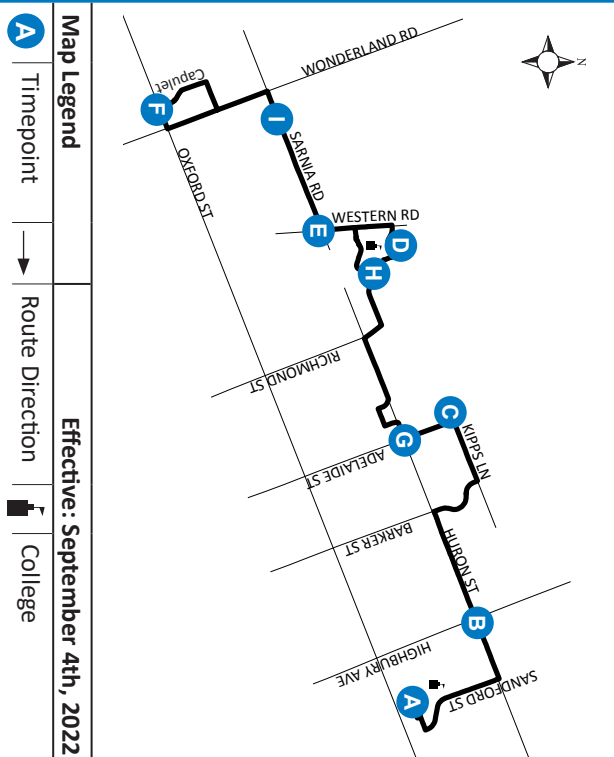

27 FANSHAWE COLLEGE - CAPULET

519-451-1347
www.londontransit.ca

ROUTE 27 - MONDAY TO FRIDAY