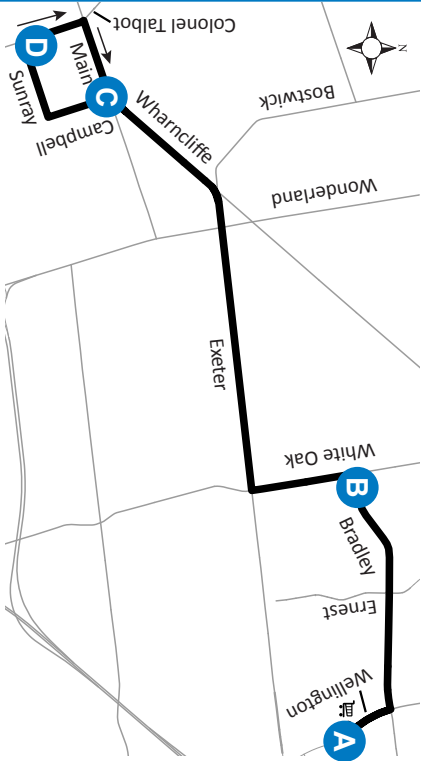

28 WHITE OAKS MALL- LAMBETH

A

Timepoint

Shopping Centre

Route Direction

Map Legend

Effective: September 4th, 2022

519-451-1347
www.londontransit.ca

ROUTE 28 - MONDAY TO FRIDAY

SOUTHBOUND				NORTHBOUND			
White Oaks Mall	White Oak at Bradley	Main at Campbell	Sunray at Colonel Talbot	Sunray at Colonel Talbot	Main at Campbell	White Oak at Bradley	White Oaks Mall
A	B	C	D	D	C	B	A
LVS			ARR	LVS			ARR
-	-	-	-	-	-	6:26	6:32
6:35	6:41	6:49	6:51	6:51	6:53	7:01	7:07
7:14	7:20	7:28	7:31	7:31	7:33	7:41	7:47
7:54	8:00	8:08	8:11	8:11	8:13	8:21	8:27
8:34	8:40	8:48	8:51	8:51	8:54	9:02	9:08
9:14	9:20	9:28	9:31	9:31	9:34	9:42	9:48
9:54	10:00	10:08	10:11	10:11	10:14*	To Garage	
No Service Until PM							
-	-	-	-	-	-	2:36	2:42
2:48	2:54	3:02	3:05	3:05	3:08	3:16	3:22
3:28	3:34	3:42	3:45	3:45	3:48	3:56	4:02
4:08	4:14	4:22	4:25	4:25	4:28	4:36	4:42
4:48	4:54	5:02	5:05	5:05	5:08	5:16	5:22
5:28	5:34	5:42	5:45	5:45	5:48	5:56	6:02
6:08	6:14	6:22	6:25	6:25	6:28	6:36	6:42
6:48	6:54	7:02	7:05	7:05	7:08*	To Garage	

LEGEND

+

Route Change

*

Bus into Garage

SERVICE NOTE:

Route 28 operates on a modified weekday peak period service only from 6:30AM – 10:30AM and 2:30PM – 7:00PM.