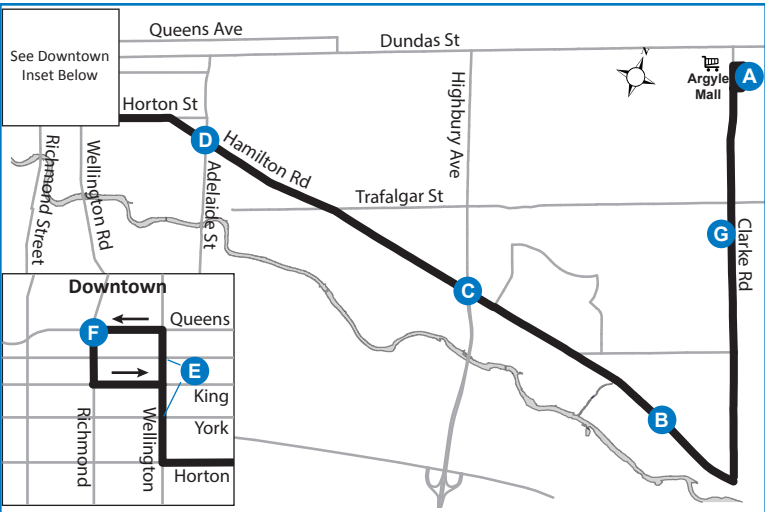

# 3 DOWNTOWN - ARGYLE MALL

Map Legend

Effective: September 4th, 2022

- A** Timepoint
- Shopping Centre
- Route Direction

519-451-1347  
www.londontransit.ca

## ROUTE 3 - MONDAY TO FRIDAY

LEGEND

+ Route Change \* Bus into Garage

0:00 Bus goes into service 1 minute earlier at Clarke at Churchill

ROUTE 3 - SUNDAY / HOLIDAY

WESTBOUND					EASTBOUND					
Argyle Mall	Hamilton at River Run	Hamilton at Highbury	Hamilton at Adelaide	Wellington at Dundas	Richmond at Queens	Wellington at York	Hamilton at Adelaide	Hamilton at Highbury	Clarke at Charterhouse	Argyle Mall
A	B	C	D	E	F	E	D	C	G	A
LVS										ARR
8:49	8:58	9:03	9:11	9:16	9:19	9:22	9:27	9:34	9:42	9:46+
9:36	9:45	9:50	9:58	10:03	10:06	10:09	10:14	10:21	10:29	10:33+
10:23	10:32	10:37	10:45	10:50	10:53	10:56	11:01	11:08	11:16	11:20+
11:10	11:19	11:24	11:32	11:37	11:40	11:43	11:48	11:55	12:03	12:08+
11:56	12:06	12:11	12:19	12:24	12:27	12:30	12:35	12:42	12:51	12:56+
12:43	12:53	12:58	1:06	1:11	1:14	1:17	1:22	1:29	1:38	1:43+
1:30	1:40	1:45	1:53	1:58	2:01	2:04	2:09	2:16	2:25	2:30+
2:17	2:27	2:32	2:40	2:45	2:48	2:51	2:56	3:03	3:12	3:17+
3:04	3:14	3:19	3:27	3:32	3:35	3:38	3:43	3:50	3:59	4:04+
3:51	4:01	4:06	4:14	4:19	4:22	4:25	4:30	4:37	4:46	4:51+
4:39	4:49	4:54	5:02	5:07	5:09	5:12	5:17	5:24	5:33	5:37+
5:28	5:37	5:41	5:49	5:54	5:56	5:59	6:04	6:11	6:20	6:24*
6:15	6:24	6:28	6:36	6:41	6:43	6:46	6:51	6:58	7:07	7:11
7:22	7:31	7:35	7:43	7:48	7:50	7:53	7:58	8:05	8:14	8:18
8:22	8:31	8:35	8:43	8:48	8:50	8:53	8:58	9:05	9:14	9:18
9:22	9:31	9:35	9:43	9:48	9:50	9:53	9:58	10:05	10:13	10:16+