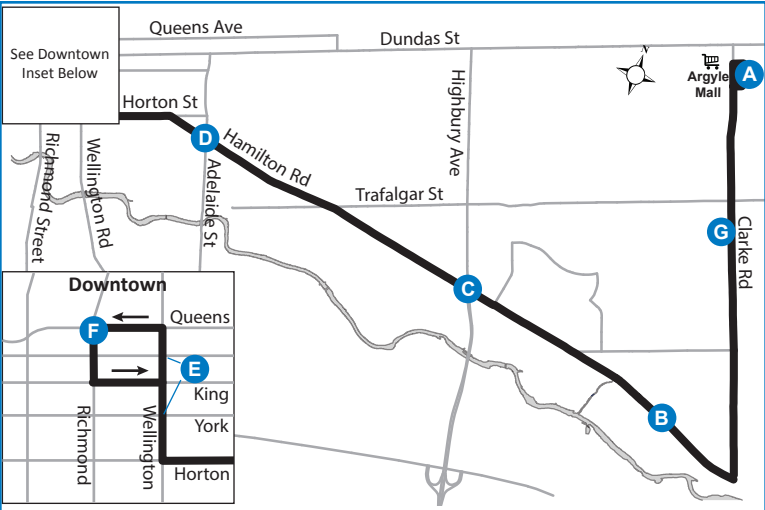

DOWNTOWN - ARGYLE MALL

3

Map Legend

Effective: September 4th, 2022

- A** Timepoint
- Shopping Centre
- Route Direction

519-451-1347
www.londontransit.ca

ROUTE 3 - MONDAY TO FRIDAY

use realtime.londontransit.ca for up-to-date arrivals

ROUTE 3 - SUNDAY / HOLIDAY

WESTBOUND						EASTBOUND				
Argyle Mall	Hamilton at River Run	Hamilton at Highbury	Hamilton at Adelaide	Wellington at Dundas	Richmond at Queens	Wellington at York	Hamilton at Adelaide	Hamilton at Highbury	Clarke at Charterhouse	Argyle Mall
A	B	C	D	E	F	E	D	C	G	A
LVS										ARR
8:49	8:58	9:03	9:11	9:16	9:19	9:22	9:27	9:34	9:42	9:46+
9:36	9:45	9:50	9:58	10:03	10:06	10:09	10:14	10:21	10:29	10:33+
10:23	10:32	10:37	10:45	10:50	10:53	10:56	11:01	11:08	11:16	11:20+
11:10	11:19	11:24	11:32	11:37	11:40	11:43	11:48	11:55	12:03	12:08+
11:56	12:06	12:11	12:19	12:24	12:27	12:30	12:35	12:42	12:51	12:56+
12:43	12:53	12:58	1:06	1:11	1:14	1:17	1:22	1:29	1:38	1:43+
1:30	1:40	1:45	1:53	1:58	2:01	2:04	2:09	2:16	2:25	2:30+
2:17	2:27	2:32	2:40	2:45	2:48	2:51	2:56	3:03	3:12	3:17+
3:04	3:14	3:19	3:27	3:32	3:35	3:38	3:43	3:50	3:59	4:04+
3:51	4:01	4:06	4:14	4:19	4:22	4:25	4:30	4:37	4:46	4:51+
4:39	4:49	4:54	5:02	5:07	5:09	5:12	5:17	5:24	5:33	5:37+
5:28	5:37	5:41	5:49	5:54	5:56	5:59	6:04	6:11	6:20	6:24*
6:15	6:24	6:28	6:36	6:41	6:43	6:46	6:51	6:58	7:07	7:11
7:22	7:31	7:35	7:43	7:48	7:50	7:53	7:58	8:05	8:14	8:18
8:22	8:31	8:35	8:43	8:48	8:50	8:53	8:58	9:05	9:14	9:18
9:22	9:31	9:35	9:43	9:48	9:50	9:53	9:58	10:05	10:13	10:16+