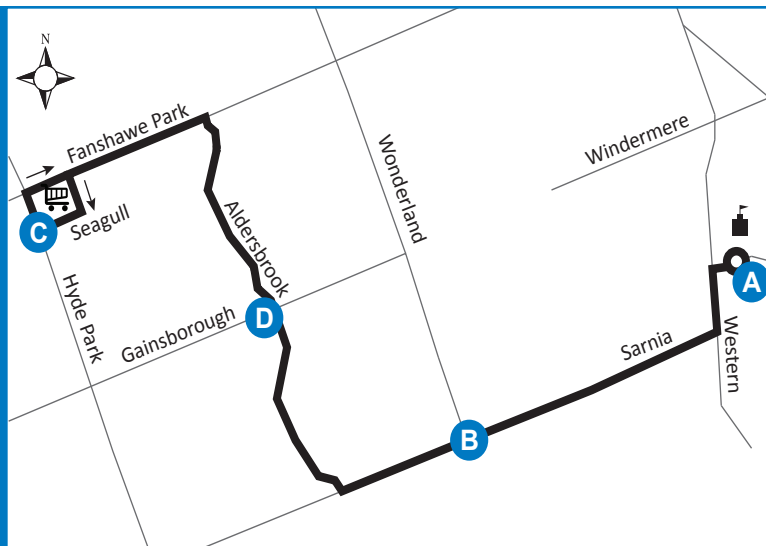

ALUMNI HALL -
HYDE PARK POWER
CENTRE
31

Map Legend

A Timepoint Shopping Centre College/ University

Effective: September 4th, 2022

519-451-1347
www.londontransit.ca

ROUTE 31 - MONDAY TO FRIDAY

use realtime.londontransit.ca for up-to-date arrivals

WESTBOUND			EASTBOUND			
Alumni Hall	Wonderland at Sarnia	Seagull at Hyde Park	Seagull at Hyde Park	Aldersbrook at Brunswick	Wonderland at Sarnia	Alumni Hall
A	B	C	C	D	B	A
LVS		ARR	LVS			ARR
-	-	-	6:05	6:14	6:22	6:28
-	-	-	6:36	6:45	6:53	7:00
6:30	6:37	6:50	6:55	7:05	7:12	7:20
-	-	-	7:15	7:25	7:32	7:40
7:00	7:07	7:21	7:35	7:45	7:52	8:00
7:20	7:27	7:41	7:55	8:05	8:12	8:20
7:40	7:47	8:01	8:15	8:25	8:32	8:40
8:00	8:07	8:21	8:35	8:45	8:52	9:00
8:20	8:27	8:41	8:54	9:04	9:12	9:20
8:40	8:47	9:01	9:14	9:24	9:32	9:40
9:00	9:08	9:22	9:34	9:44	9:52	10:00
9:20	9:28	9:42	9:54	10:04	10:12	10:20
9:40	9:48	10:02	10:14	10:24	10:32	10:40
10:00	10:08	10:22	10:34	10:44	10:52	11:00
10:20	10:28	10:42	10:54	11:04	11:12	11:20
10:40	10:48	11:02	11:14	11:24	11:32	11:40
11:00	11:08	11:22	11:34	11:44	11:52	12:00
11:20	11:28	11:42	11:56	12:06	12:13	12:20
11:40	11:48	12:02	12:16	12:26	12:33	12:40
12:00	12:09	12:23	12:36	12:46	12:53	1:00
12:20	12:29	12:43	12:56	1:06	1:13	1:20
12:40	12:49	1:03	1:16	1:26	1:33	1:40
1:00	1:09	1:23	1:36	1:46	1:53	2:00
1:20	1:29	1:43	1:55	2:05	2:12	2:20
1:40	1:49	2:03	2:15	2:25	2:32	2:40
2:00	2:12	2:27	2:35	2:45	2:52	3:00
2:20	2:32	2:47	2:55	3:05	3:12	3:20
2:40	2:52	3:07	3:15	3:25	3:32	3:40
3:00	3:12	3:27	3:34	3:44	3:51	4:00
3:20	3:32	3:47	3:55	4:05	4:12	4:20
3:40	3:52	4:07	4:15	4:25	4:32	4:40
4:00	4:14	4:29	4:35	4:45	4:52	5:00
4:20	4:34	4:49	4:55	5:05	5:12	5:20
4:40	4:54	5:09	5:15	5:25	5:32	5:40
5:00	5:14	5:29	5:36	5:46	5:53	6:00
5:20	5:34	5:49*	To Garage			
5:40	5:54	6:09*	To Garage			
6:00	6:12	6:26	6:33	6:42	6:48	6:55
6:55	7:07	7:21	7:28	7:37	7:43	7:50
7:50	8:02	8:16	8:23	8:32	8:38	8:45
8:45	8:57	9:11	9:12	9:19	9:24	9:30
9:30	9:38	9:50	9:57	10:04	10:09	10:15
10:15	10:23	10:35	10:42	10:49	10:54	11:00
11:00	11:08	11:20	11:27	11:34	11:39	11:45
11:45	11:53	12:05	12:12	12:19	12:24	12:30
12:30	12:38	12:50*	To Garage			

LEGEND

* Bus into Garage   + Route Change