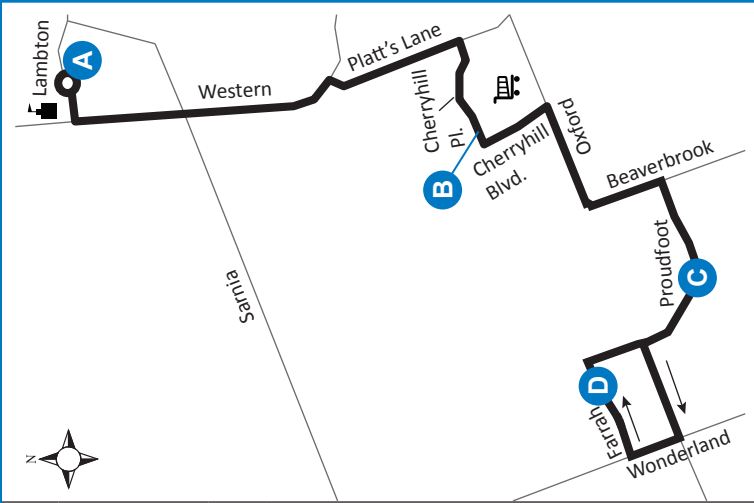

33 ALUMNI HALL - PROUDFOOT

Map Legend		Effective: September 4th, 2022		
A	Timepoint	→	Route Direction	Shopping Centre
	University		Service Notes	

519-451-1347
www.londontransit.ca

ROUTE 33 - MONDAY TO FRIDAY

use realtime.londontransit.ca for up-to-date arrivals

WESTBOUND			EASTBOUND			
Alumni Hall	Proudfoot at Forest Hills	Farrah at Proudfoot	Farrah at Proudfoot	Proudfoot at Forest Hills	Cherryhill at Cherryhill Pl.	Alumni Hall
A	C	D	D	C	B	A
LVS		ARR	LVS			ARR
-	-	7:00	7:00	7:02	7:08	7:17
-	-	7:13	7:13	7:15	7:21	7:30
-	-	7:26	7:26	7:28	7:34	7:43
7:19	7:33	7:38	7:39	7:41	7:47	7:56
7:32	7:46	7:51	7:52	7:54	8:00	8:09
7:45	7:59	8:04	8:05	8:07	8:13	8:22
7:58	8:12	8:17	8:18	8:20	8:26	8:35
8:11	8:25	8:30	8:31	8:33	8:39	8:48
8:24	8:38	8:43	8:44	8:46	8:52	9:01
8:37	8:51	8:56	8:57	8:59	9:05	9:14
8:50	9:04	9:09	9:10	9:12	9:17	9:25
9:03	9:16	9:21	9:23	9:25	9:30	9:38
9:16	9:29	9:34	9:36	9:38	9:43	9:51
9:27	9:40	9:45	9:49	9:51	9:56	10:04
9:40	9:53	9:58	10:02	10:04	10:09	10:17
9:53	10:06	10:11	10:15	10:17	10:22	10:30
10:06	10:19	10:24	10:28	10:30	10:35	10:43
10:19	10:32	10:37	10:41	10:43	10:48	10:56
10:32	10:45	10:50	10:54	10:56	11:01	11:09
10:45	10:58	11:03	11:07	11:09	11:14	11:22
10:58	11:11	11:16	11:20	11:22	11:27	11:35
11:11	11:24	11:29	11:33	11:35	11:40	11:48
11:24	11:37	11:42	11:46	11:48	11:53	12:01
11:37	11:50	11:55	11:59	12:01	12:06	12:14
11:50	12:03	12:08	12:14	12:16	12:21	12:29
12:03	12:18	12:23	12:27	12:29	12:34	12:42
12:16	12:31	12:36	12:40	12:42	12:47	12:55
12:31	12:46	12:51	12:53	12:55	1:00	1:08
12:44	12:59	1:04	1:08	1:10	1:15	1:23

LEGEND

+	Route Change	*	Bus into Garage
0:00	Bus goes into service at Proudfoot and Oxford		

SPECIAL NOTE:

Route 33 operates on weekdays only, excluding holidays.