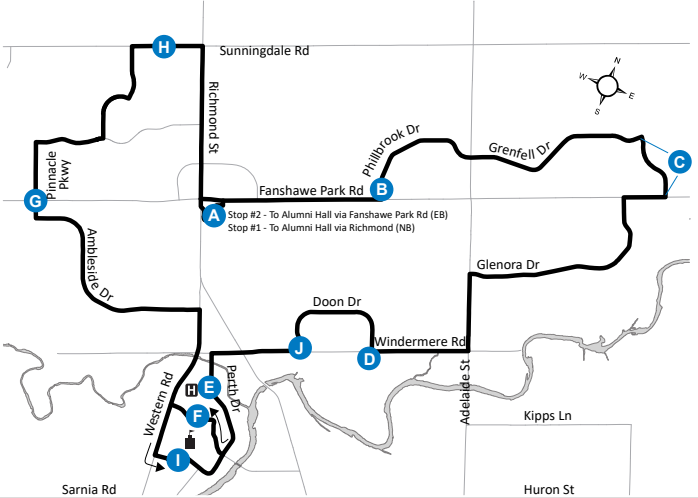

34 MASONVILLE PLACE - ALUMNI HALL/ NATURAL SCIENCE

519-451-1347
www.londontransit.ca

Map Legend		Effective: September 4th, 2022	
A	Timepoint	H	Hospital
→	Route Direction	U	University

34 MASONVILLE PLACE - ALUMNI HALL/ NATURAL SCIENCE

519-451-1347
www.londontransit.ca

Map Legend		Effective: Septmeber 4th, 2022	
A	Timepoint	H	Hospital
→	Route Direction	U	University

ROUTE 34 - MONDAY TO FRIDAY

use realtime.londontransit.ca for up-to-date arrivals

LEGEND

* Bus into Garage

+ Route Change