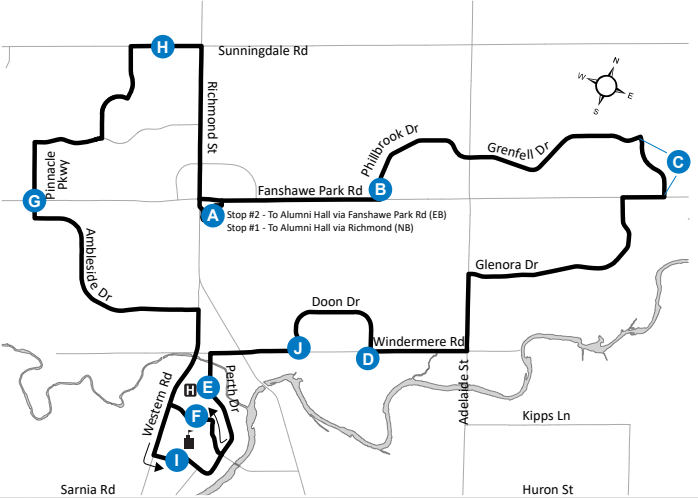

34 MASONVILLE PLACE - ALUMNI HALL/ NATURAL SCIENCE

519-451-1347
www.londontransit.ca

Map Legend		Effective: September 4th, 2022	
A	Timepoint	H	Hospital
→	Route Direction	U	University

34 MASONVILLE PLACE - ALUMNI HALL/ NATURAL SCIENCE

519-451-1347
www.londontransit.ca

Map Legend		Effective: Septmeber 4th, 2022	
A	Timepoint	H	Hospital
→	Route Direction	U	University

ROUTE 34 - MONDAY TO FRIDAY

use realtime.londontransit.ca for up-to-date arrivals

LEGEND

* Bus into Garage

+ Route Change