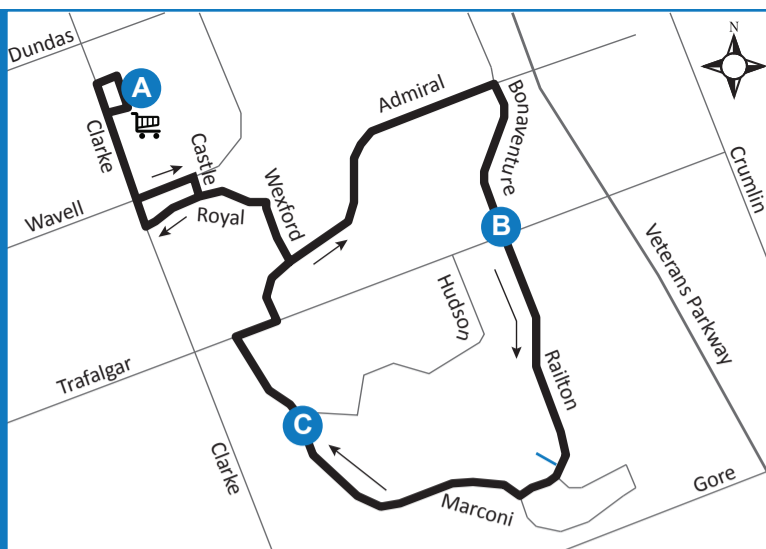

# 35 ARGYLE MALL - TRAFALGAR HEIGHTS

Map Legend

Effective: September 4th, 2022

**A** Timepoint   Shopping Centre   Route Direction

**519-451-1347**  
www.londontransit.ca

## ROUTE 35 - MONDAY TO FRIDAY

SOUTHBOUND		NORTHBOUND		
Argyle Mall	Bonaventure at Trafalgar	Bonaventure at Trafalgar	Marconi at Noel	Argyle Mall
<b>A</b>	<b>B</b>	<b>B</b>	<b>C</b>	<b>A</b>
LVS	ARR	LVS		ARR
-	<b>7:00</b>	7:00	7:07	7:14
7:17	7:27	7:27	7:34	7:41
7:47	7:57	7:57	8:04	8:11
8:17	8:27	8:27	8:34	8:41
8:47	8:57	8:57	9:04	9:11
9:17	9:27	9:27	9:34	9:41
9:47	9:57	9:57	10:04	10:11
10:17	10:27	10:27	10:34	10:41
10:47	10:57	10:57	11:04	11:11
11:17	11:27	11:27	11:34	11:41
11:47	11:57	11:57	12:04	12:11
12:17	12:27	12:27	12:34	12:41
12:47	12:57	12:57	1:04	1:11
1:17	1:27	1:27	1:34	1:41
1:47	1:57	1:57	2:04	2:12
2:17	2:27	2:27	2:34	2:42
2:47	2:57	2:57	3:04	3:12
3:17	3:27	3:27	3:34	3:42
3:47	3:57	3:57	4:04	4:12
4:17	4:27	4:27	4:34	4:42
4:47	4:57	4:57	5:04	5:12
5:17	5:27	5:27	5:34	5:42
5:47	5:57	5:57	6:03	6:10
6:15	6:24	6:25	6:31	6:38
6:43	6:52	6:53	6:59	7:06
7:11	7:20	7:21	7:27	7:34
7:39	7:48	7:49	7:55	8:02
8:07	8:16	8:17	8:23	8:30
8:35	8:44	8:44	8:50*	To Garage

**ROUTE 35 - SUNDAY / HOLIDAY**

SOUTHBOUND		NORTHBOUND		
Argyle Mall	Bonaventure at Trafalgar	Bonaventure at Trafalgar	Marconi at Noel	Argyle Mall
<b>A</b>	<b>B</b>	<b>B</b>	<b>C</b>	<b>A</b>
LVS	ARR	LVS		ARR
-	-	12:00	12:06	12:13
12:15	12:24	12:24	12:30	12:37
12:42	12:51	12:51	12:57	1:04
1:09	1:18	1:18	1:24	1:31
1:36	1:45	1:45	1:51	1:58
2:03	2:12	2:12	2:18	2:25
2:30	2:39	2:39	2:45	2:52
3:00	3:09	3:09	3:15	3:22
3:30	3:39	3:39	3:45	3:52
4:00	4:09	4:09	4:15	4:22
4:27	4:36	4:36	4:42	4:49
4:54	5:03	5:03	5:10	5:17
5:22	5:31	5:31	5:38	5:45
5:50	5:59	5:59	6:06	6:13
6:18	6:27	6:27	6:34	6:41
6:45	6:54	6:54	7:01*	To Garage