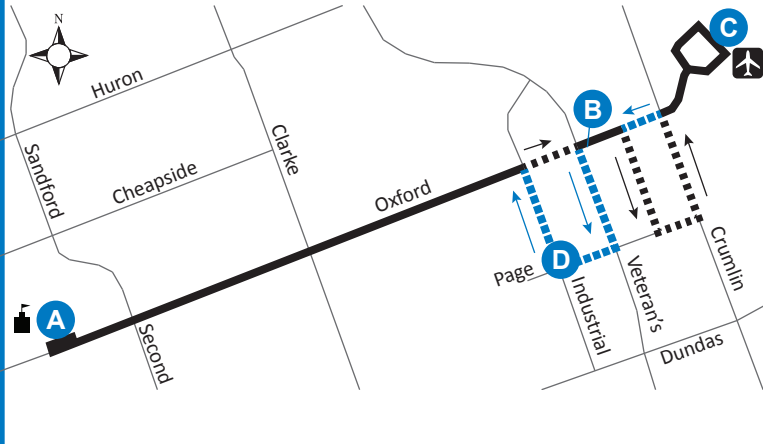

### Map Legend

Effective: September 4th, 2022

Timepoint	Shopping Centre	College/ University
Airport	<b>36</b> Service Notes	Route Direction

519-451-1347

www.londontransit.ca

## ROUTE 36 - MONDAY TO FRIDAY

*use realtime.londontransit.ca for up-to-date arrivals*

EASTBOUND			WESTBOUND	
Fanshawe College	Oxford at Veterans Parkway	London Airport	Page at Industrial	Fanshawe College
<b>A</b>	<b>B</b>	<b>C</b>	<b>D</b>	<b>A</b>
LVS		LVS		ARR
6:14	6:20	6:25	6:30	6:36
6:37	6:43	6:48	6:53	6:59
7:07	7:13	7:17	7:22	7:31
7:37	7:43	7:47	7:52	8:01
8:07	8:13	8:17	8:22	8:31
8:37	8:43	8:47	8:52	9:01
9:07	9:13	9:17	9:22	9:31
9:37	9:43	9:47	9:52	10:01
10:07	10:13	10:17	10:22	10:31
10:37	10:43	10:47	10:52	11:01
11:07	11:13	11:17	11:22	11:31
11:37	11:43	11:47	11:52	12:01
12:07	12:13	12:17	12:22	12:31
12:37	12:43	12:47	12:52	1:01
1:07	1:13	1:17	1:22	1:31
1:37	1:43	1:47	1:52	2:01
2:07	2:13	2:17	2:22	2:31
2:37	2:43	2:47	2:52	3:01
3:07	3:14	3:20	3:26	3:36
3:42	3:49	3:55	4:01	4:11
4:17	4:24	4:30	4:36	4:46
4:52	4:59	5:05	5:11	5:21
5:27	5:34	5:40	5:46	5:56
6:02	6:09	6:15	6:21	6:31
6:37	6:44	6:50	6:56	7:06*

**LEGEND**

+	Route Change	*	Bus into Garage
---	--------------	---	-----------------

**SERVICE NOTE:**

Route 36 operates on weekdays only, excluding holidays.