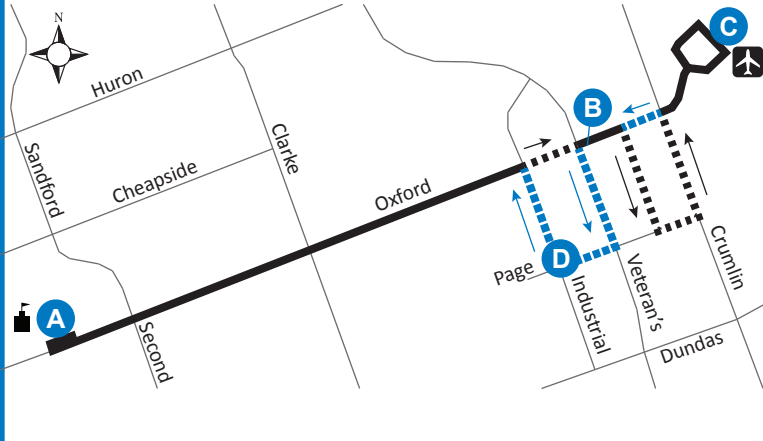

### Map Legend

Effective: September 4th, 2022

Timepoint	Shopping Centre	College/ University
Airport	<b>36</b> Service Notes	Route Direction

519-451-1347

www.londontransit.ca

## ROUTE 36 - MONDAY TO FRIDAY

*use realtime.londontransit.ca for up-to-date arrivals*

EASTBOUND			WESTBOUND	
Fanshawe College	Oxford at Veterans Parkway	London Airport	Page at Industrial	Fanshawe College
<b>A</b>	<b>B</b>	<b>C</b>	<b>D</b>	<b>A</b>
LVS		LVS		ARR
6:14	6:20	6:25	6:30	6:36
6:37	6:43	6:48	6:53	6:59
7:07	7:13	7:17	7:22	7:31
7:37	7:43	7:47	7:52	8:01
8:07	8:13	8:17	8:22	8:31
8:37	8:43	8:47	8:52	9:01
9:07	9:13	9:17	9:22	9:31
9:37	9:43	9:47	9:52	10:01
10:07	10:13	10:17	10:22	10:31
10:37	10:43	10:47	10:52	11:01
11:07	11:13	11:17	11:22	11:31
11:37	11:43	11:47	11:52	12:01
12:07	12:13	12:17	12:22	12:31
12:37	12:43	12:47	12:52	1:01
1:07	1:13	1:17	1:22	1:31
1:37	1:43	1:47	1:52	2:01
2:07	2:13	2:17	2:22	2:31
2:37	2:43	2:47	2:52	3:01
3:07	3:14	3:20	3:26	3:36
3:42	3:49	3:55	4:01	4:11
4:17	4:24	4:30	4:36	4:46
4:52	4:59	5:05	5:11	5:21
5:27	5:34	5:40	5:46	5:56
6:02	6:09	6:15	6:21	6:31
6:37	6:44	6:50	6:56	7:06*

**LEGEND**

+	Route Change	*	Bus into Garage
---	--------------	---	-----------------

**SERVICE NOTE:**

Route 36 operates on weekdays only, excluding holidays.