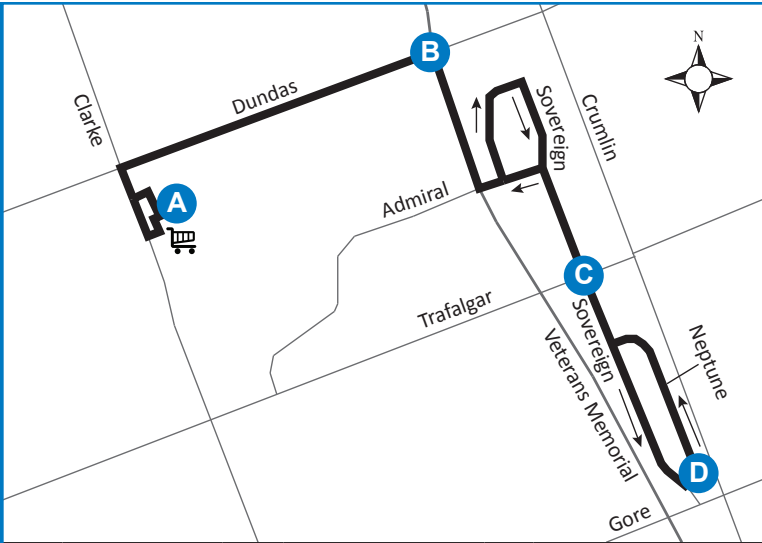

37 ARGYLE MALL - NEPTUNE CRESCENT

Map Legend

Effective: September 4th, 2022

Timepoint

Shopping Centre

Route Direction

519-451-1347

www.londontransit.ca

london transit

37 ARGYLE MALL - NEPTUNE CRESCENT

Map Legend

Effective: September 4th, 2022

Timepoint

Shopping Centre

Route Direction

519-451-1347

www.londontransit.ca

london transit

ROUTE 37 - MONDAY TO FRIDAY

use realtime.londontransit.ca for up-to-date arrivals

SOUTHBOUND				NORTHBOUND		
Argyle Mall	Dundas at Veteran's Parkway	Sovereign at Trafalgar	Neptune at Sovereign	Sovereign at Trafalgar	Dundas at Veteran's Parkway	Argyle Mall
A	B	C	D	C	B	A
LVS						ARR
6:42	6:47	6:52	6:55	6:57	7:01	7:05
7:12	7:17	7:22	7:25	7:27	7:31	7:35
7:42	7:47	7:52	7:55	7:57	8:01	8:05
8:12	8:17	8:22	8:25	8:27*	To Garage	
No Service Until PM						
3:28	3:33	3:38	3:41	3:43	3:47	3:51
3:58	4:03	4:08	4:11	4:13	4:17	4:21
4:28	4:33	4:38	4:41	4:43	4:47	4:51
4:58	5:03	5:08	5:11	5:13	5:17	5:21*

LEGEND

+	Route Change	*	Bus into Garage
---	--------------	---	-----------------

SERVICE NOTE:

Route 37 operates from 6:30am to 8:30am and from 3:30pm to 5:30pm