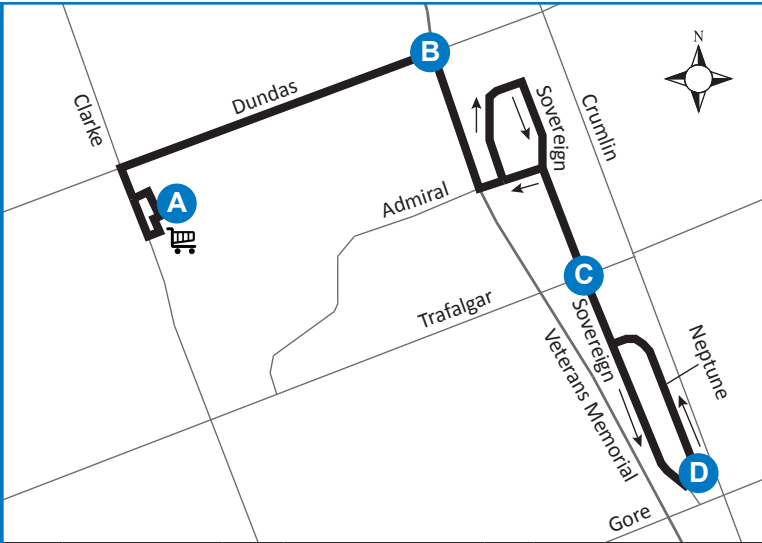

37 ARGYLE MALL - NEPTUNE CRESCENT

Map Legend

Effective: September 4th, 2022

Timepoint

Shopping Centre

Route Direction

519-451-1347

www.londontransit.ca

london transit

37 ARGYLE MALL - NEPTUNE CRESCENT

Map Legend

Effective: September 4th, 2022

Timepoint

Shopping Centre

Route Direction

519-451-1347

www.londontransit.ca

london transit

ROUTE 37 - MONDAY TO FRIDAY

use realtime.londontransit.ca for up-to-date arrivals

SOUTHBOUND				NORTHBOUND		
Argyle Mall	Dundas at Veteran's Parkway	Sovereign at Trafalgar	Neptune at Sovereign	Sovereign at Trafalgar	Dundas at Veteran's Parkway	Argyle Mall
A	B	C	D	C	B	A
LVS						ARR
6:42	6:47	6:52	6:55	6:57	7:01	7:05
7:12	7:17	7:22	7:25	7:27	7:31	7:35
7:42	7:47	7:52	7:55	7:57	8:01	8:05
8:12	8:17	8:22	8:25	8:27*	To Garage	
No Service Until PM						
3:28	3:33	3:38	3:41	3:43	3:47	3:51
3:58	4:03	4:08	4:11	4:13	4:17	4:21
4:28	4:33	4:38	4:41	4:43	4:47	4:51
4:58	5:03	5:08	5:11	5:13	5:17	5:21*

LEGEND

+	Route Change	*	Bus into Garage
---	--------------	---	-----------------

SERVICE NOTE:

Route 37 operates from 6:30am to 8:30am and from 3:30pm to 5:30pm