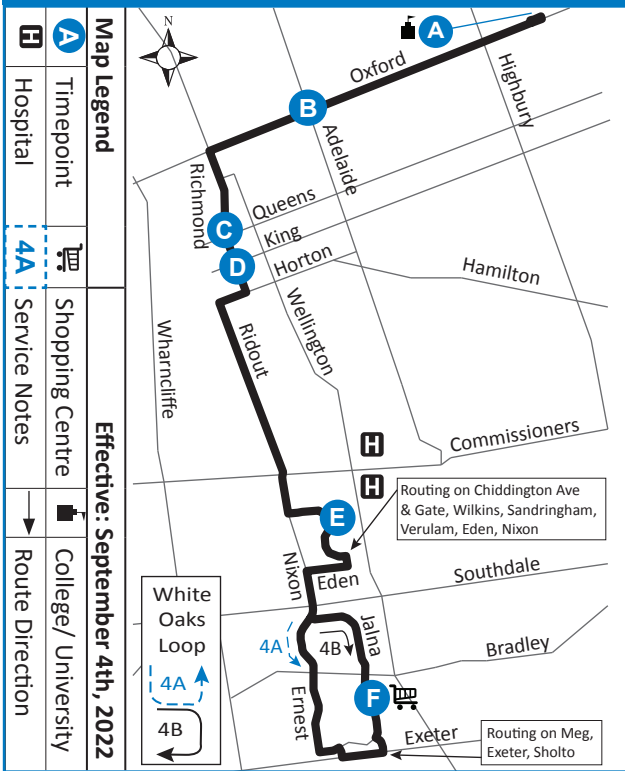

4

FANSHAWE COLLEGE - WHITE OAKS MALL

519-451-1347
www.londontransit.ca

ROUTE 4 - MONDAY TO FRIDAY