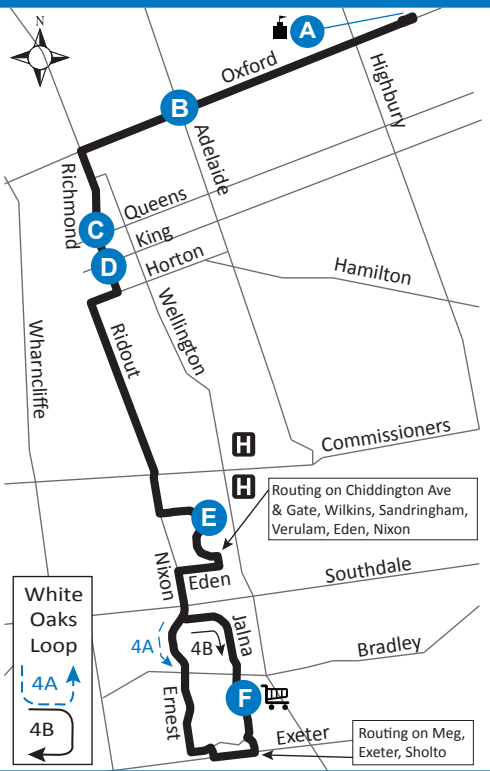

## FANSHAWE COLLEGE - WHITE OAKS MALL

519-451-1347  
www.londontransit.ca

**LEGEND**

- +** Route Change
- \*** Bus into Garage
- 1:01** Bus goes into service at Oxford and Highbury 1 minute earlier
- 6:08** Bus goes into service at Southdale and Ernest, 7 minutes earlier for 4A routing

**LEGEND**

- +** Route Change
- \*** Bus into Garage
- 0:00** Bus goes into service at Southdale and Ernest, 7 minutes earlier for 4A routing