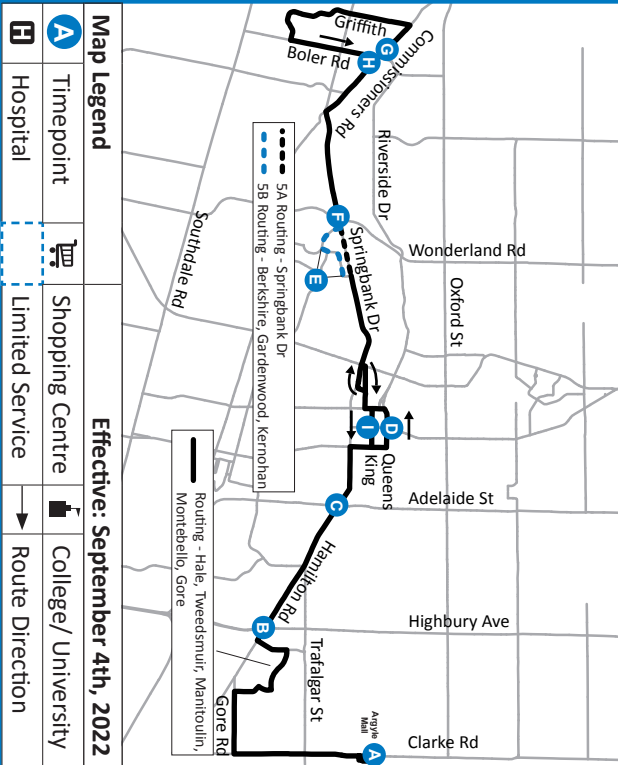

5

BYRON - ARGYLE MALL

A Timepoint	H Hospital
A Shopping Centre	H Limited Service
A College/ University	H Route Direction

Effective: September 4th, 2022

519-451-1347
www.londontransit.ca

5

BYRON - ARGYLE MALL

LEGEND

+	Route Change	*	Bus into Garage
0:00	Bus goes into service 1min earlier at Clarke and Churchill		
8:12	Bus goes into service 2min earlier at Wellington and Dundas		

use realtime.londontransit.ca for up-to-date arrivals