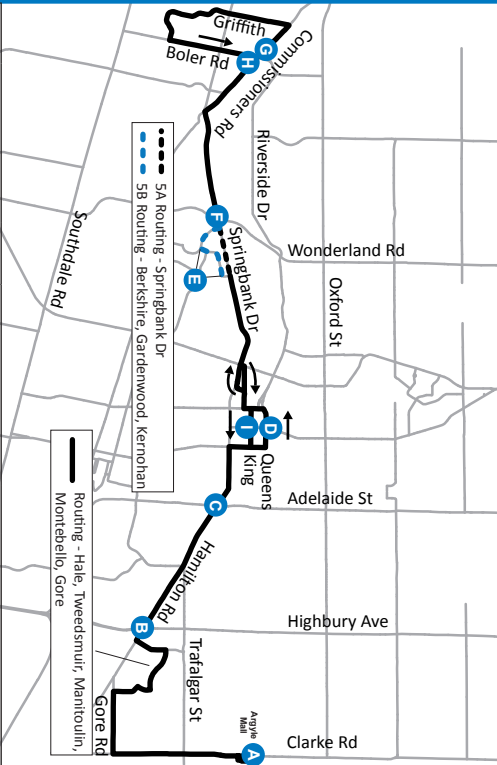

5

BYRON - ARGYLE MALL

A Timepoint	H Hospital
A Shopping Centre	H Limited Service
A College/ University	H Route Direction

Effective: September 4th, 2022

519-451-1347
www.londontransit.ca

5

BYRON - ARGYLE MALL

LEGEND

+	Route Change	*	Bus into Garage
0:00	Bus goes into service 1min earlier at Clarke and Churchill		
8:12	Bus goes into service 2min earlier at Wellington and Dundas		

use realtime.londontransit.ca for up-to-date arrivals