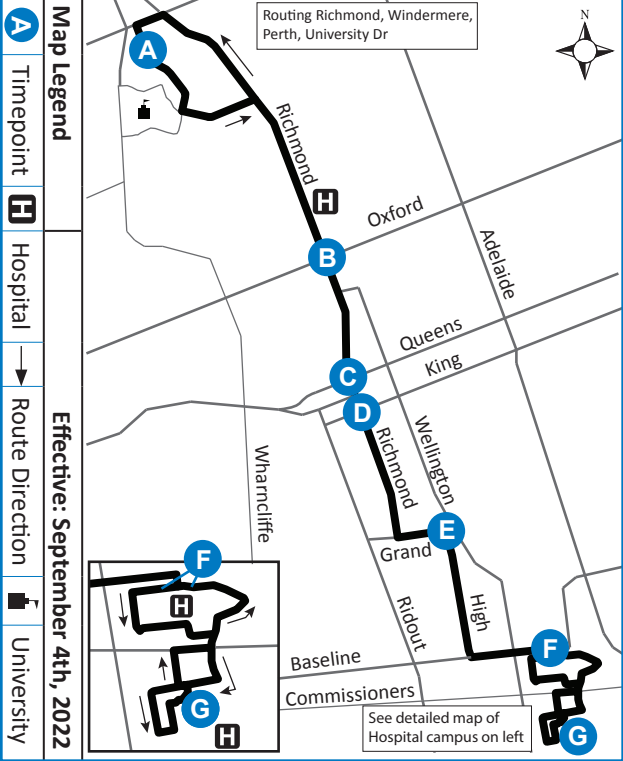

6

UNIVERSITY HOSPITAL - PARKWOOD INSTITUTE

519-451-1347
www.londontransit.ca

6

UNIVERSITY HOSPITAL - PARKWOOD INSTITUTE

519-451-1347
www.londontransit.ca

ROUTE 6 - MONDAY TO FRIDAY

SOUTHBOUND							NORTHBOUND						
University Hospital	Richmond at Oxford	Richmond at Queens	Richmond at King	High at Grand	Victoria Hospital Zone B	Parkwood Hospital	Parkwood Hospital	Victoria Hospital Zone E	High at Grand	Richmond at King	Richmond at Queens	Richmond at Oxford	University Hospital
A	B	C	D	E	F	G	G	F	E	D	C	B	A
LVS			LVS			ARR	LVS				LVS		ARR
-	-	-	-	-	-	5:44	5:44	5:48	5:55	6:00	6:02	6:07	6:13
-	-	-	-	-	-	6:10	6:10	6:14	6:21	6:26	6:30	6:35	6:41
6:15	6:19	6:27	6:30	6:36	6:41	6:48	6:50	6:54	7:02	7:08	7:10	7:15	7:24
-	-	-	-	-	-	7:14	7:15	7:19	7:27	7:33	7:35	7:40	7:49
6:50	6:55	7:04	7:05	7:10	7:15	7:23	7:35	7:39	7:47	7:53	7:55	8:00	8:09
7:25	7:30	7:39	7:40	7:45	7:50	7:58	8:00	8:04	8:12	8:18	8:20	8:25	8:34
7:50	7:55	8:04	8:05	8:10	8:15	8:23	8:25	8:29	8:37	8:43	8:45	8:50	8:59
8:15	8:20	8:29	8:30	8:35	8:40	8:48	8:50	8:54	9:01	9:08	9:10	9:16	9:24
8:40	8:45	8:54	8:55	9:00	9:05	9:13	9:20	9:24	9:31	9:38	9:40	9:46	9:54
9:09	9:14	9:23	9:25	9:30	9:35	9:43	9:50	9:54	10:01	10:08	10:10	10:16	10:24
9:34	9:39	9:48	9:50	9:55	10:00	10:08	10:15	10:19	10:26	10:33	10:35	10:41	10:49
10:04	10:09	10:18	10:20	10:25	10:30	10:38	10:45	10:49	10:56	11:03	11:05	11:11	11:19
10:34	10:39	10:48	10:50	10:55	11:00	11:08	11:15	11:19	11:26	11:33	11:35	11:41	11:49
10:59	11:04	11:13	11:15	11:20	11:25	11:33	11:45	11:49	11:56	12:03	12:05	12:11	12:19
11:29	11:34	11:43	11:45	11:50	11:55	12:03	12:10	12:14	12:21	12:28	12:30	12:36	12:44
11:56	12:02	12:13	12:15	12:20	12:25	12:33	12:40	12:44	12:51	12:58	1:00	1:06	1:14
12:26	12:32	12:43	12:45	12:50	12:55	1:03	1:10	1:14	1:21	1:28	1:30	1:36	1:44
12:56	1:02	1:13	1:15	1:20	1:25	1:33	1:41	1:45	1:52	1:58	2:00	2:06	2:16
1:21	1:27	1:38	1:40	1:45	1:50	1:58	2:11	2:15	2:22	2:28	2:30	2:36	2:46
1:53	1:58	2:08	2:10	2:15	2:21	2:29	2:36	2:40	2:47	2:53	2:55	3:01	3:11
2:23	2:28	2:38	2:40	2:45	2:51	2:59	3:06	3:10	3:17	3:23	3:25	3:31	3:41
2:53	2:58	3:08	3:10	3:15	3:21	3:29	3:31	3:35	3:42	3:48	3:50	3:56	4:06
3:23	3:28	3:38	3:40	3:45	3:51	3:59	4:00	4:04	4:11	4:17	4:20	4:28	4:38
3:51	3:57	4:08	4:10	4:15	4:21	4:29	4:30	4:34	4:41	4:47	4:50	4:58	5:08
4:16	4:22	4:33	4:35	4:40	4:46	4:54	5:00	5:04	5:11	5:17	5:20	5:28	5:38
4:46	4:52	5:03	5:05	5:10	5:16	5:24	5:30	5:34	5:41	5:47	5:50	5:58	6:08
5:16	5:22	5:33	5:35	5:40	5:45	5:51	5:57	6:00	6:07	6:13	6:15	6:20	6:28
5:47	5:53	6:04	6:05	6:10	6:15	6:21	6:22	6:25	6:32	6:38	6:40	6:45	6:53
6:12	6:18	6:29	6:30	6:35	6:40	6:46	6:47	6:50	6:57	7:03	7:05	7:10	7:18
6:37	6:43	6:54	6:55	7:00	7:05	7:11	7:12	7:15	7:22	7:28	7:30	7:35	7:43
7:02	7:08	7:19	7:20	7:25	7:30	7:36	7:37	7:40	7:47	7:53	7:55	8:00	8:08
7:27	7:33	7:44	7:45	7:50	7:55	8:01	8:02	8:05	8:12	8:18	8:20	8:25	8:33
7:48	7:54	8:05	8:06	8:11	8:16	8:22	8:26	8:29	8:36	8:42	8:44	8:49	8:57
8:13	8:19	8:30	8:31	8:36	8:41	8:47	8:48	8:51	8:57	9:02	9:04	9:09	9:16
8:45	8:50	8:59	9:00	9:05	9:10	9:16	9:23	9:26	9:32	9:37	9:39	9:44	9:51
8:58	9:03	9:13	9:14*	To Garage									
9:20	9:25	9:34	9:35	9:40	9:45	9:51	9:58	10:01	10:07	10:12	10:14	10:19	10:26
10:01	10:06	10:15	10:16	10:21	10:26	10:32	10:33	10:36	10:42	10:47	10:49	10:54	11:01
10:31	10:36	10:45	10:46	10:51	10:56	11:02	11:03	11:06	11:12	11:17	11:19	11:24	11:31
11:11	11:16	11:25	11:26	11:31	11:36	11:42	11:43	11:46	11:52	11:57	11:59	12:04	12:11
11:32	11:37	11:46	11:47	11:51	11:56	12:02*	To Garage						
12:11	12:15	12:24	12:25*	To Garage									