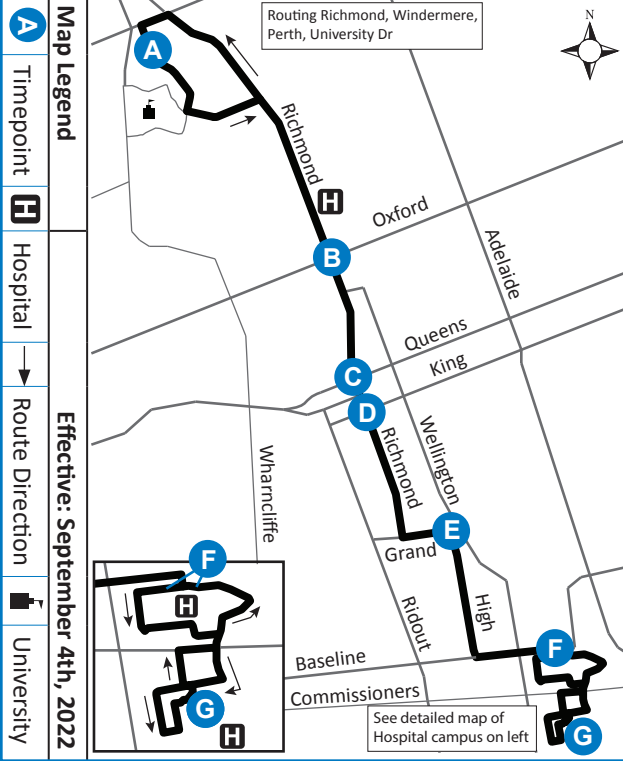

6

UNIVERSITY HOSPITAL - PARKWOOD INSTITUTE

519-451-1347
www.londontransit.ca

6

UNIVERSITY HOSPITAL - PARKWOOD INSTITUTE

519-451-1347
www.londontransit.ca

ROUTE 6 - MONDAY TO FRIDAY

SOUTHBOUND							NORTHBOUND						
University Hospital	Richmond at Oxford	Richmond at Queens	Richmond at King	High at Grand	Victoria Hospital Zone B	Parkwood Hospital	Parkwood Hospital	Victoria Hospital Zone E	High at Grand	Richmond at King	Richmond at Queens	Richmond at Oxford	University Hospital
A	B	C	D	E	F	G	G	F	E	D	C	B	A
LVS			LVS			ARR	LVS				LVS		ARR
-	-	-	-	-	-	5:44	5:44	5:48	5:55	6:00	6:02	6:07	6:13
-	-	-	-	-	-	6:10	6:10	6:14	6:21	6:26	6:30	6:35	6:41
6:15	6:19	6:27	6:30	6:36	6:41	6:48	6:50	6:54	7:02	7:08	7:10	7:15	7:24
-	-	-	-	-	-	7:14	7:15	7:19	7:27	7:33	7:35	7:40	7:49
6:50	6:55	7:04	7:05	7:10	7:15	7:23	7:35	7:39	7:47	7:53	7:55	8:00	8:09
7:25	7:30	7:39	7:40	7:45	7:50	7:58	8:00	8:04	8:12	8:18	8:20	8:25	8:34
7:50	7:55	8:04	8:05	8:10	8:15	8:23	8:25	8:29	8:37	8:43	8:45	8:50	8:59
8:15	8:20	8:29	8:30	8:35	8:40	8:48	8:50	8:54	9:01	9:08	9:10	9:16	9:24
8:40	8:45	8:54	8:55	9:00	9:05	9:13	9:20	9:24	9:31	9:38	9:40	9:46	9:54
9:09	9:14	9:23	9:25	9:30	9:35	9:43	9:50	9:54	10:01	10:08	10:10	10:16	10:24
9:34	9:39	9:48	9:50	9:55	10:00	10:08	10:15	10:19	10:26	10:33	10:35	10:41	10:49
10:04	10:09	10:18	10:20	10:25	10:30	10:38	10:45	10:49	10:56	11:03	11:05	11:11	11:19
10:34	10:39	10:48	10:50	10:55	11:00	11:08	11:15	11:19	11:26	11:33	11:35	11:41	11:49
10:59	11:04	11:13	11:15	11:20	11:25	11:33	11:45	11:49	11:56	12:03	12:05	12:11	12:19
11:29	11:34	11:43	11:45	11:50	11:55	12:03	12:10	12:14	12:21	12:28	12:30	12:36	12:44
11:56	12:02	12:13	12:15	12:20	12:25	12:33	12:40	12:44	12:51	12:58	1:00	1:06	1:14
12:26	12:32	12:43	12:45	12:50	12:55	1:03	1:10	1:14	1:21	1:28	1:30	1:36	1:44
12:56	1:02	1:13	1:15	1:20	1:25	1:33	1:41	1:45	1:52	1:58	2:00	2:06	2:16
1:21	1:27	1:38	1:40	1:45	1:50	1:58	2:11	2:15	2:22	2:28	2:30	2:36	2:46
1:53	1:58	2:08	2:10	2:15	2:21	2:29	2:36	2:40	2:47	2:53	2:55	3:01	3:11
2:23	2:28	2:38	2:40	2:45	2:51	2:59	3:06	3:10	3:17	3:23	3:25	3:31	3:41
2:53	2:58	3:08	3:10	3:15	3:21	3:29	3:31	3:35	3:42	3:48	3:50	3:56	4:06
3:23	3:28	3:38	3:40	3:45	3:51	3:59	4:00	4:04	4:11	4:17	4:20	4:28	4:38
3:51	3:57	4:08	4:10	4:15	4:21	4:29	4:30	4:34	4:41	4:47	4:50	4:58	5:08
4:16	4:22	4:33	4:35	4:40	4:46	4:54	5:00	5:04	5:11	5:17	5:20	5:28	5:38
4:46	4:52	5:03	5:05	5:10	5:16	5:24	5:30	5:34	5:41	5:47	5:50	5:58	6:08
5:16	5:22	5:33	5:35	5:40	5:45	5:51	5:57	6:00	6:07	6:13	6:15	6:20	6:28
5:47	5:53	6:04	6:05	6:10	6:15	6:21	6:22	6:25	6:32	6:38	6:40	6:45	6:53
6:12	6:18	6:29	6:30	6:35	6:40	6:46	6:47	6:50	6:57	7:03	7:05	7:10	7:18
6:37	6:43	6:54	6:55	7:00	7:05	7:11	7:12	7:15	7:22	7:28	7:30	7:35	7:43
7:02	7:08	7:19	7:20	7:25	7:30	7:36	7:37	7:40	7:47	7:53	7:55	8:00	8:08
7:27	7:33	7:44	7:45	7:50	7:55	8:01	8:02	8:05	8:12	8:18	8:20	8:25	8:33
7:48	7:54	8:05	8:06	8:11	8:16	8:22	8:26	8:29	8:36	8:42	8:44	8:49	8:57
8:13	8:19	8:30	8:31	8:36	8:41	8:47	8:48	8:51	8:57	9:02	9:04	9:09	9:16
8:45	8:50	8:59	9:00	9:05	9:10	9:16	9:23	9:26	9:32	9:37	9:39	9:44	9:51
8:58	9:03	9:13	9:14*	To Garage									
9:20	9:25	9:34	9:35	9:40	9:45	9:51	9:58	10:01	10:07	10:12	10:14	10:19	10:26
10:01	10:06	10:15	10:16	10:21	10:26	10:32	10:33	10:36	10:42	10:47	10:49	10:54	11:01
10:31	10:36	10:45	10:46	10:51	10:56	11:02	11:03	11:06	11:12	11:17	11:19	11:24	11:31
11:11	11:16	11:25	11:26	11:31	11:36	11:42	11:43	11:46	11:52	11:57	11:59	12:04	12:11
11:32	11:37	11:46	11:47	11:51	11:56	12:02*	To Garage						
12:11	12:15	12:24	12:25*	To Garage									