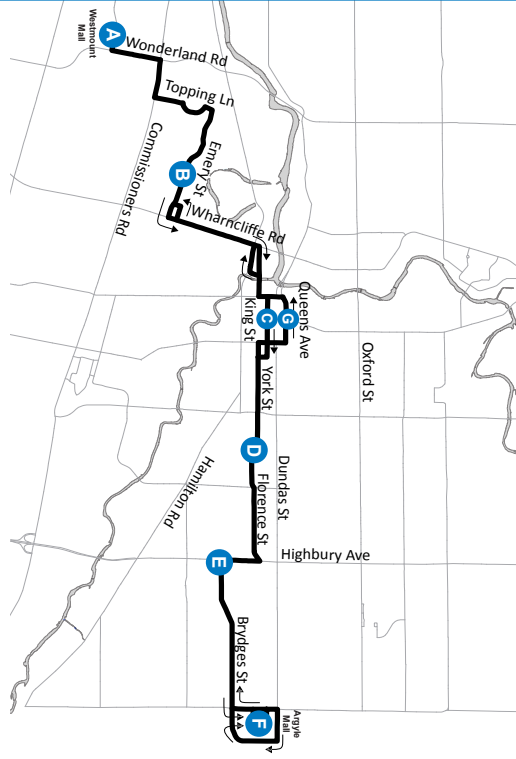

7

WESTMOUNT MALL - ARGYLE MALL

- Map Legend**
- A** Timepoint
- H** Hospital
- Route Direction
- U** University

Effective: September 4th, 2022

519-451-1347
www.londontransit.ca

7

WESTMOUNT MALL - ARGYLE MALL