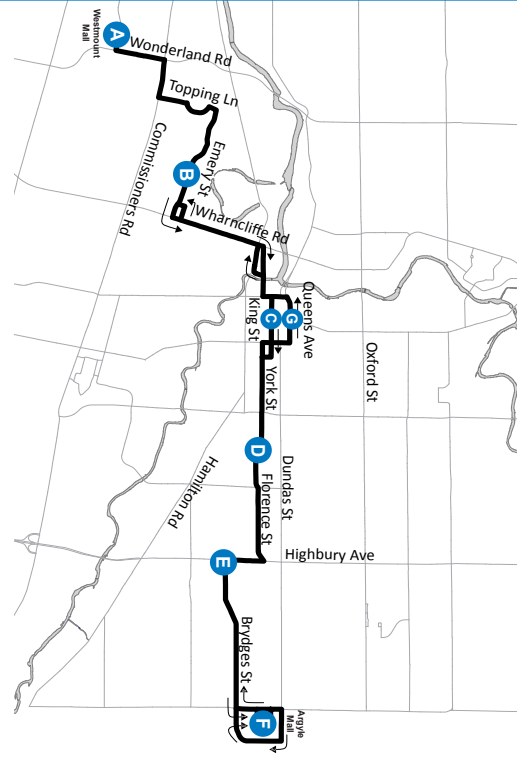

519-451-1347
www.londontransit.ca

ROUTE 7 - MONDAY TO FRIDAY