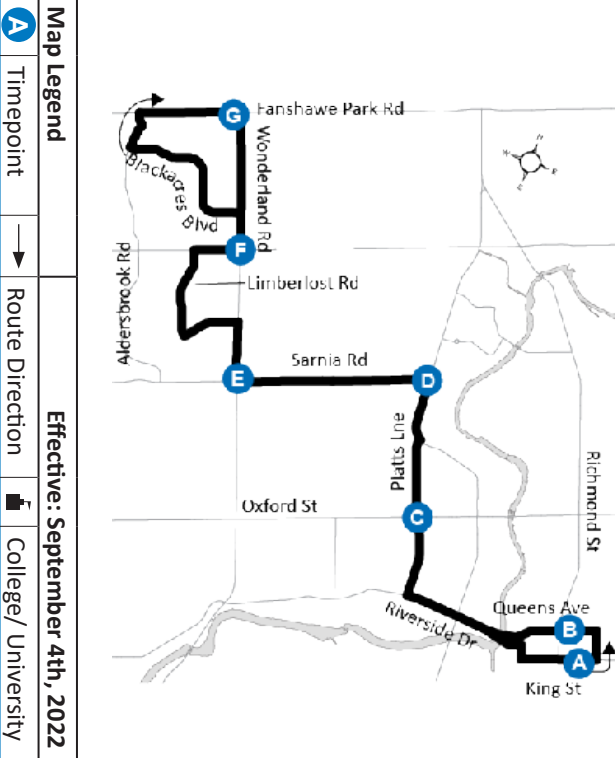

9

DOWNTOWN - WHITEHILLS

519-451-1347
www.londontransit.ca

9

DOWNTOWN - WHITEHILLS

519-451-1347
www.londontransit.ca

ROUTE 9 - MONDAY TO FRIDAY

NORTHBOUND

LEGEND

+	Route Change	*	Bus into Garage
0:00	Bus goes into service at Wellington at Dundas 2min earlier		

use realtime.londontransit.ca for up-to-date arrivals