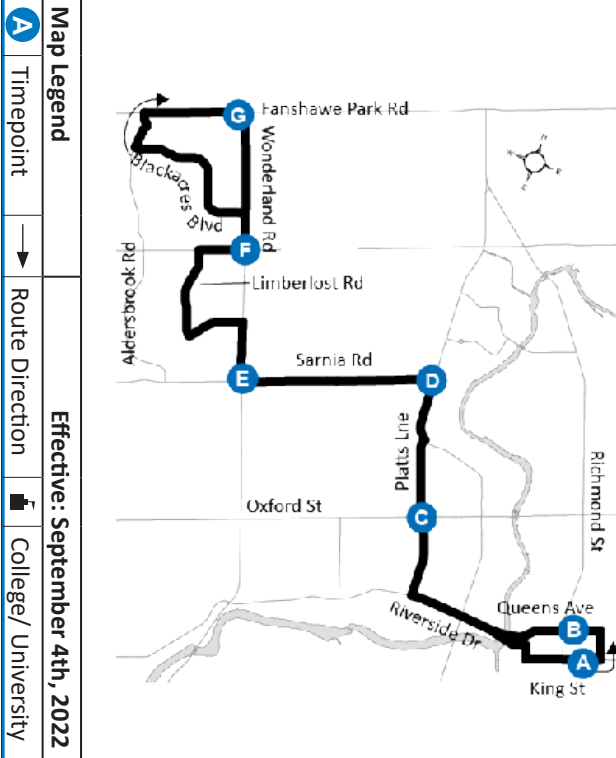

9

DOWNTOWN - WHITEHILLS

519-451-1347
www.londontransit.ca

9

DOWNTOWN - WHITEHILLS

519-451-1347
www.londontransit.ca

ROUTE 9 - MONDAY TO FRIDAY

NORTHBOUND

LEGEND

+	Route Change	*	Bus into Garage
0:00	Bus goes into service at Wellington at Dundas 2min earlier		

use realtime.londontransit.ca for up-to-date arrivals