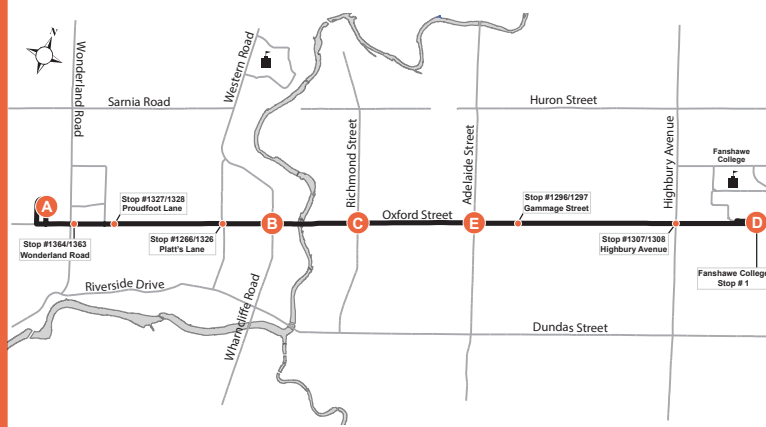

EXPRESS
FANSHAWE COLLEGE -
OXFORD AT WONDERLAND

91

Map Legend

A	Timepoint		College	91	Service Notes
●	Stop Location		Route Direction		

Effective: September 4th, 2022

london transit
519-451-1347
www.londontransit.ca

LEGEND

*	Bus into Garage	+	Route Change
---	-----------------	---	--------------

ROUTE 91 - SATURDAY

EASTBOUND				WESTBOUND			
Capulet at Oxford	Oxford at Wharncliffe	Oxford at Richmond	Fanshawe College Stop 1	Fanshawe College Stop 1	Oxford at Adelaide	Oxford at Richmond	Capulet at Oxford
A	B	C	D	D	E	C	A
LVS			ARR	LVS			ARR
-	-	-	-	10:50	10:57	11:00	11:11
-	-	-	-	11:15	11:22	11:25	11:36
11:14	11:22	11:25	11:34	11:40	11:47	11:50	12:01
11:39	11:47	11:50	11:59	12:05	12:13	12:16	12:29
12:04	12:13	12:16	12:25	12:30	12:38	12:41	12:54
12:30	12:39	12:42	12:51	12:55	1:03	1:06	1:19
12:55	1:04	1:07	1:16	1:20	1:28	1:31	1:44
1:20	1:29	1:32	1:41	1:45	1:53	1:56	2:09
1:45	1:54	1:57	2:06	2:10	2:18	2:21	2:33
2:10	2:19	2:22	2:32	2:35	2:43	2:46	2:58
2:35	2:44	2:47	2:57	3:00	3:08	3:11	3:23
3:00	3:09	3:12	3:22	3:25	3:33	3:36	3:48
3:25	3:34	3:37	3:47	3:50	3:58	4:01	4:13
3:50	3:59	4:02	4:12	4:15	4:23	4:26	4:38
4:15	4:24	4:27	4:37	4:40	4:48	4:51	5:03
4:40	4:49	4:52	5:02	5:05	5:13	5:16	5:28
5:05	5:14	5:17	5:27	5:30	5:38	5:41	5:53
5:30	5:39	5:42	5:52	5:55	6:03	6:06	6:17
5:55	6:04	6:07	6:17	6:20	6:28	6:31	6:42
6:20	6:28	6:31	6:41	6:45	6:53	6:56	7:07
6:45	6:53	6:56	7:06	7:10	7:18	7:21	7:32
7:10	7:18	7:21	7:31	7:35	7:43	7:46	7:57
7:35	7:43	7:46	7:56	8:00	8:08	8:11	8:22
8:00	8:08	8:11	8:21	8:25	8:33	8:36	8:47
8:25	8:33	8:36	8:46	8:50	8:58	9:01	9:10
8:50	8:58	9:01	9:09*	To Garage			
9:13	9:20	9:22	9:30*	To Garage			

LEGEND

* Bus into Garage + Route Change

SERVICE NOTES:

Route 91 is a limited stop, semi-express route; we are unable to accommodate courtesy stops. Does not operate on holidays.