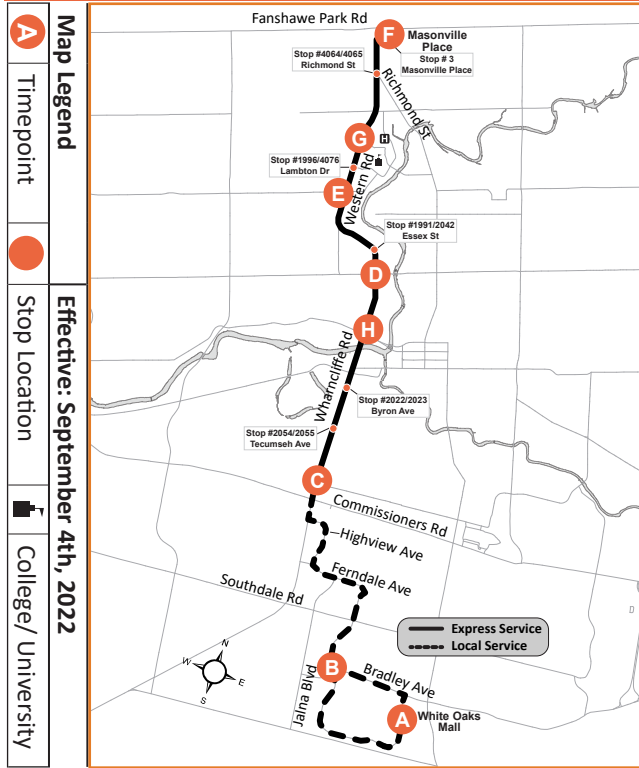

93 WHITE OAKS MALL - MASONVILLE PLACE

93 WHITE OAKS MALL - MASONVILLE PLACE

519-451-1347
www.londontransit.ca

519-451-1347
www.londontransit.ca

ROUTE 93 - MONDAY TO FRIDAY

NORTHBOUND						SOUTHBOUND						
White Oaks Mall	Jalna at Erica	Wharncliffe at Base Line	Wharncliffe at Oxford	Western at Phillip Aziz	Masonville Place	Masonville Place	Western at Eglin	Wharncliffe at Oxford	Wharncliffe at Wyatt	Wharncliffe at Base Line	Jalna at Erica	White Oaks Mall
A	B	C	D	E	F	F	G	D	H	C	B	A
LVS					ARR	LVS						ARR
-	-	-	-	-	-	-	-	-	-	-	-	6:00
-	-	-	-	-	-	-	-	-	-	-	-	6:45
6:00	6:07	6:16	6:23	6:26	6:32	6:35	6:40	6:44	6:47	6:51	7:00	7:04
-	-	-	-	-	-	6:45	6:54	7:02	7:07	7:14	7:27	7:33
6:45	6:52	7:01	7:12	7:18	7:28	7:33	7:42	7:50	7:55	8:02	8:15	8:21
7:10	7:20	7:35	7:46	7:52	8:02	8:10	8:19	8:27	8:32	8:39	8:52	8:58
7:40	7:50	8:05	8:16	8:22	8:32	8:40	8:49	8:57	9:02	9:09	9:22	9:28
8:27	8:37	8:52	9:03	9:09	9:19	9:27	9:35	9:41	9:44	9:50	10:00	10:05
9:07	9:14	9:23	9:32	9:36	9:42	9:55	10:03	10:09	10:12	10:18	10:28	10:33
9:35	9:42	9:51	10:00	10:04	10:10	10:20	10:28	10:34	10:37	10:43	10:53	10:58
10:10	10:17	10:26	10:35	10:39	10:45	10:50	10:58	11:04	11:07	11:13	11:23	11:28
10:45	10:52	11:01	11:10	11:14	11:20	11:24	11:31	11:37	11:40	11:46	11:56	12:01
11:10	11:17	11:26	11:35	11:39	11:45	11:51	11:58	12:04	12:07	12:13	12:23	12:28
11:40	11:47	11:56	12:05	12:09	12:15	12:21	12:28	12:34	12:37	12:43	12:53	12:58
12:10	12:17	12:27	12:36	12:40	12:47	12:51	12:58	1:04	1:07	1:13	1:23	1:28
12:38	12:45	12:55	1:04	1:08	1:15	1:21	1:28	1:34	1:37	1:43	1:53	1:58
-	-	-	-	-	-	1:42	1:50	1:57	2:00	2:06	2:18	2:23
1:10	1:17	1:27	1:36	1:40	1:47	1:47	1:55	2:02	2:05	2:11	2:23	2:28
1:40	1:47	1:57	2:06	2:10	2:17	2:19	2:27	2:34	2:37	2:43	2:55	3:00
2:10	2:18	2:30	2:40	2:44	2:51	2:53	3:01	3:08	3:11	3:17	3:29	3:34
2:23	2:31	2:43	2:53	2:57	3:04	3:10	3:18	3:25	3:28	3:34	3:46	3:51
2:33	2:41	2:53	3:03	3:07	3:14	3:35	3:43	3:53	3:58	4:06	4:19	4:25
3:10	3:18	3:30	3:40	3:44	3:51	3:59	4:07	4:17	4:22	4:30	4:43	4:49
3:39	3:47	3:59	4:09	4:13	4:20	4:26	4:34	4:44	4:49	4:57	5:10	5:16
4:00	4:10	4:25	4:37	4:43	4:53	4:58	5:06	5:16	5:21	5:29	5:42	5:48
4:30	4:40	4:55	5:07	5:13	5:23	5:30	5:38	5:48	5:53	6:01	6:14	6:20
5:03	5:13	5:28	5:40	5:46	5:56	6:07	6:13	6:20	6:23	6:30	6:40	6:44
5:26	5:36	5:51	6:03	6:09	6:19*	To Garage						
5:50	6:00	6:15	6:27	6:33	6:43	6:43	6:49	6:56	6:59	7:06	7:16	7:20
6:30	6:37	6:46	6:54	7:00	7:07	7:14	7:20	7:27	7:30	7:37	7:47	7:51
6:55	7:02	7:11	7:19	7:25	7:32	7:44	7:50	7:57	8:00	8:07	8:17	8:21
7:25	7:32	7:41	7:49	7:55	8:02	8:06	8:12	8:19	8:22	8:29	8:39	8:43
8:01	8:08	8:17	8:25	8:31	8:38	8:48	8:55	9:01	9:04	9:10	9:19	9:23
8:27	8:34	8:43	8:51	8:57	9:04*	To Garage						
8:54	9:01	9:10	9:18	9:24	9:31	9:45	9:52	9:58	10:01	10:07	10:16	10:20
9:33	9:39	9:47	9:55	9:59	10:05	10:10	10:17	10:23	10:26	10:32	10:41	10:45
10:31	10:37	10:45	10:53	10:57	11:03	11:10	11:17	11:23	11:26	11:32	11:41	11:45
11:00	11:06	11:14	11:22	11:26	11:32	11:40	11:47	11:53	11:56	12:02	12:11	12:15*
11:55	12:01	12:09	12:17	12:21	12:27*	To Garage						