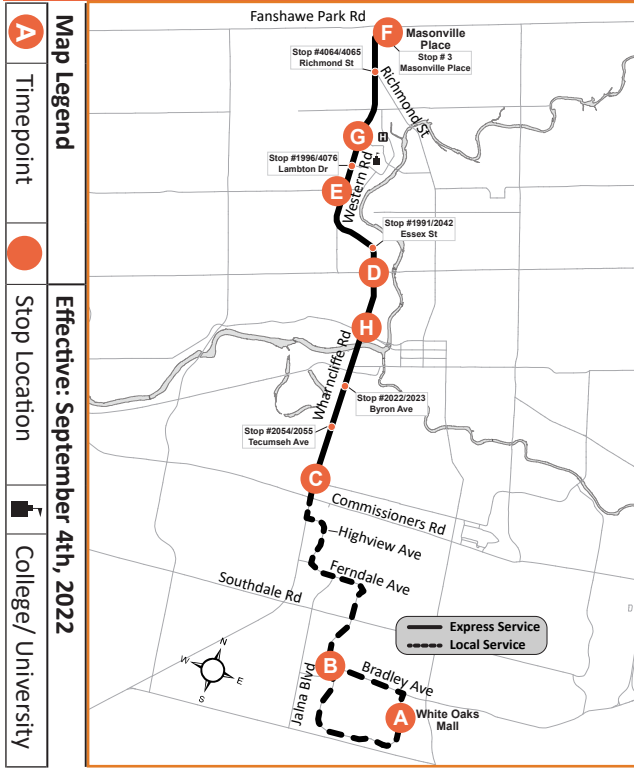

93 WHITE OAKS MALL - MASONVILLE PLACE

93 WHITE OAKS MALL - MASONVILLE PLACE

519-451-1347
www.londontransit.ca

519-451-1347
www.londontransit.ca

ROUTE 93 - MONDAY TO FRIDAY

NORTHBOUND						SOUTHBOUND						
White Oaks Mall	Jalna at Erica	Wharncliffe at Base Line	Wharncliffe at Oxford	Western at Phillip Aziz	Masonville Place	Masonville Place	Western at Eglin	Wharncliffe at Oxford	Wharncliffe at Wyatt	Wharncliffe at Base Line	Jalna at Erica	White Oaks Mall
A	B	C	D	E	F	F	G	D	H	C	B	A
LVS					ARR	LVS						ARR
-	-	-	-	-	-	-	-	-	-	-	-	6:00
-	-	-	-	-	-	-	-	-	-	-	-	6:45
6:00	6:07	6:16	6:23	6:26	6:32	6:35	6:40	6:44	6:47	6:51	7:00	7:04
-	-	-	-	-	-	6:45	6:54	7:02	7:07	7:14	7:27	7:33
6:45	6:52	7:01	7:12	7:18	7:28	7:33	7:42	7:50	7:55	8:02	8:15	8:21
7:10	7:20	7:35	7:46	7:52	8:02	8:10	8:19	8:27	8:32	8:39	8:52	8:58
7:40	7:50	8:05	8:16	8:22	8:32	8:40	8:49	8:57	9:02	9:09	9:22	9:28
8:27	8:37	8:52	9:03	9:09	9:19	9:27	9:35	9:41	9:44	9:50	10:00	10:05
9:07	9:14	9:23	9:32	9:36	9:42	9:55	10:03	10:09	10:12	10:18	10:28	10:33
9:35	9:42	9:51	10:00	10:04	10:10	10:20	10:28	10:34	10:37	10:43	10:53	10:58
10:10	10:17	10:26	10:35	10:39	10:45	10:50	10:58	11:04	11:07	11:13	11:23	11:28
10:45	10:52	11:01	11:10	11:14	11:20	11:24	11:31	11:37	11:40	11:46	11:56	12:01
11:10	11:17	11:26	11:35	11:39	11:45	11:51	11:58	12:04	12:07	12:13	12:23	12:28
11:40	11:47	11:56	12:05	12:09	12:15	12:21	12:28	12:34	12:37	12:43	12:53	12:58
12:10	12:17	12:27	12:36	12:40	12:47	12:51	12:58	1:04	1:07	1:13	1:23	1:28
12:38	12:45	12:55	1:04	1:08	1:15	1:21	1:28	1:34	1:37	1:43	1:53	1:58
-	-	-	-	-	-	1:42	1:50	1:57	2:00	2:06	2:18	2:23
1:10	1:17	1:27	1:36	1:40	1:47	1:47	1:55	2:02	2:05	2:11	2:23	2:28
1:40	1:47	1:57	2:06	2:10	2:17	2:19	2:27	2:34	2:37	2:43	2:55	3:00
2:10	2:18	2:30	2:40	2:44	2:51	2:53	3:01	3:08	3:11	3:17	3:29	3:34
2:23	2:31	2:43	2:53	2:57	3:04	3:10	3:18	3:25	3:28	3:34	3:46	3:51
2:33	2:41	2:53	3:03	3:07	3:14	3:35	3:43	3:53	3:58	4:06	4:19	4:25
3:10	3:18	3:30	3:40	3:44	3:51	3:59	4:07	4:17	4:22	4:30	4:43	4:49
3:39	3:47	3:59	4:09	4:13	4:20	4:26	4:34	4:44	4:49	4:57	5:10	5:16
4:00	4:10	4:25	4:37	4:43	4:53	4:58	5:06	5:16	5:21	5:29	5:42	5:48
4:30	4:40	4:55	5:07	5:13	5:23	5:30	5:38	5:48	5:53	6:01	6:14	6:20
5:03	5:13	5:28	5:40	5:46	5:56	6:07	6:13	6:20	6:23	6:30	6:40	6:44
5:26	5:36	5:51	6:03	6:09	6:19*	To Garage						
5:50	6:00	6:15	6:27	6:33	6:43	6:43	6:49	6:56	6:59	7:06	7:16	7:20
6:30	6:37	6:46	6:54	7:00	7:07	7:14	7:20	7:27	7:30	7:37	7:47	7:51
6:55	7:02	7:11	7:19	7:25	7:32	7:44	7:50	7:57	8:00	8:07	8:17	8:21
7:25	7:32	7:41	7:49	7:55	8:02	8:06	8:12	8:19	8:22	8:29	8:39	8:43
8:01	8:08	8:17	8:25	8:31	8:38	8:48	8:55	9:01	9:04	9:10	9:19	9:23
8:27	8:34	8:43	8:51	8:57	9:04*	To Garage						
8:54	9:01	9:10	9:18	9:24	9:31	9:45	9:52	9:58	10:01	10:07	10:16	10:20
9:33	9:39	9:47	9:55	9:59	10:05	10:10	10:17	10:23	10:26	10:32	10:41	10:45
10:31	10:37	10:45	10:53	10:57	11:03	11:10	11:17	11:23	11:26	11:32	11:41	11:45
11:00	11:06	11:14	11:22	11:26	11:32	11:40	11:47	11:53	11:56	12:02	12:11	12:15*
11:55	12:01	12:09	12:17	12:21	12:27*	To Garage						