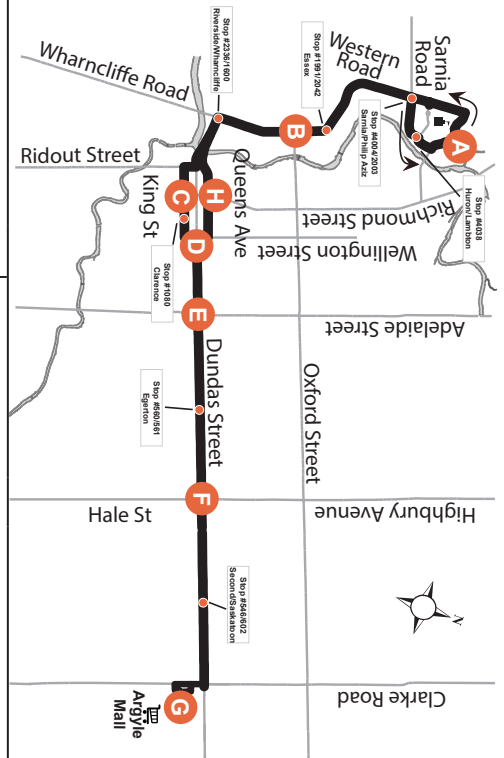

94 EXPRESS NATURAL SCIENCE - ARGYLE MALL

Map Legend	Effective: September 4th, 2022
A Timepoint	H Shopping Centre
● Stop Location	H Hospital
	➔ College/ University
	➔ Route Direction

519-451-1347
www.londontransit.ca

ROUTE 94 - MONDAY TO FRIDAY

EASTBOUND							WESTBOUND						
Natural Science	Wharnclyffe at Oxford	King at Richmond	Dundas at Wellington	Dundas at Adelaide	Dundas at Highbury	Argyle Mall	Argyle Mall	Dundas at Highbury	Dundas at Adelaide	Dundas at Wellington	Queen at Richmond	Wharnclyffe at Oxford	Natural Science
A	B	C	D	E	F	G	G	F	E	D	H	B	A
LVS						ARR	LVS						ARR
-	-	-	-	-	-	-	6:59	7:06	7:11	7:14	7:15	7:22	7:33
-	-	-	-	-	-	-	7:25	7:32	7:37	7:40	7:41	7:48	7:59
7:14	7:23	7:29	7:32	7:36	7:41	7:48	7:51	7:58	8:03	8:06	8:07	8:14	8:25
7:40	7:49	7:55	7:58	8:02	8:07	8:14	8:17	8:24	8:29	8:32	8:33	8:40	8:51
8:06	8:15	8:21	8:24	8:28	8:33	8:40	8:43	8:50	8:55	8:58	8:59	9:06	9:18
8:32	8:41	8:47	8:50	8:54	8:59	9:06	9:09	9:16	9:21	9:24	9:25	9:32	9:44
9:00	9:08	9:13	9:16	9:20	9:25	9:31	9:35	9:42	9:47	9:50	9:51	9:58	10:10*
9:26	9:34	9:39	9:42	9:46	9:51	9:57*	To Garage						
9:52	10:00	10:05	10:08	10:12	10:17	10:23*	To Garage						
NO SERVICE UNTIL PM													

use realtime.londontransit.ca for up-to-date arrivals