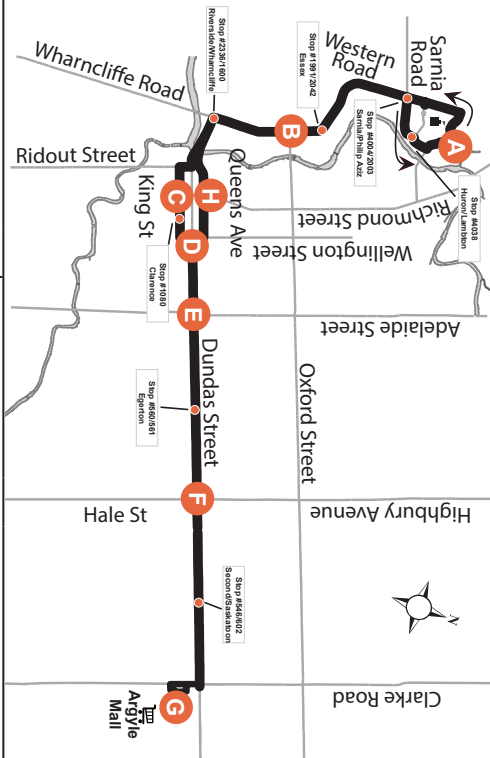

94 EXPRESS NATURAL SCIENCE - ARGYLE MALL

Map Legend	Effective: September 4th, 2022
A Timepoint	H Shopping Centre
● Stop Location	H Hospital
	➔ College/ University
	➔ Route Direction

519-451-1347
www.londontransit.ca

ROUTE 94 - MONDAY TO FRIDAY

EASTBOUND							WESTBOUND						
Natural Science	Wharnclyffe at Oxford	King at Richmond	Dundas at Wellington	Dundas at Adelaide	Dundas at Highbury	Argyle Mall	Argyle Mall	Dundas at Highbury	Dundas at Adelaide	Dundas at Wellington	Queen at Richmond	Wharnclyffe at Oxford	Natural Science
A	B	C	D	E	F	G	G	F	E	D	H	B	A
LVS						ARR	LVS						ARR
-	-	-	-	-	-	-	6:59	7:06	7:11	7:14	7:15	7:22	7:33
-	-	-	-	-	-	-	7:25	7:32	7:37	7:40	7:41	7:48	7:59
7:14	7:23	7:29	7:32	7:36	7:41	7:48	7:51	7:58	8:03	8:06	8:07	8:14	8:25
7:40	7:49	7:55	7:58	8:02	8:07	8:14	8:17	8:24	8:29	8:32	8:33	8:40	8:51
8:06	8:15	8:21	8:24	8:28	8:33	8:40	8:43	8:50	8:55	8:58	8:59	9:06	9:18
8:32	8:41	8:47	8:50	8:54	8:59	9:06	9:09	9:16	9:21	9:24	9:25	9:32	9:44
9:00	9:08	9:13	9:16	9:20	9:25	9:31	9:35	9:42	9:47	9:50	9:51	9:58	10:10*
9:26	9:34	9:39	9:42	9:46	9:51	9:57*	To Garage						
9:52	10:00	10:05	10:08	10:12	10:17	10:23*	To Garage						
NO SERVICE UNTIL PM													

use realtime.londontransit.ca for up-to-date arrivals