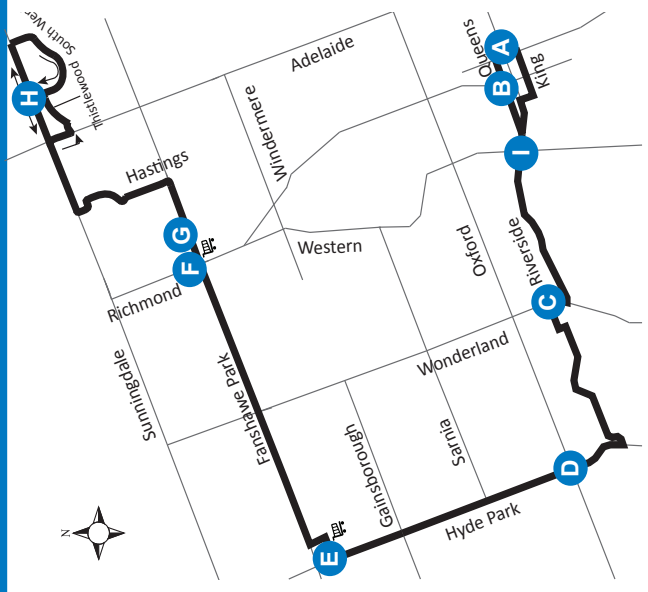

19 DOWNTOWN-STONEY CREEK

Effective: November 27th, 2022

Map Legend
 A Timepoint
 ↑ Route Direction 19
 Shopping Centre
 Service Notes

519-451-1347
 www.londontransit.ca

19 DOWNTOWN-STONEY CREEK

Effective: November 27th, 2022

LEGEND	
*	Bus into Garage
+	Route Change
0:00	Bus goes into service at Blackwater east of Adelaide 2min earlier