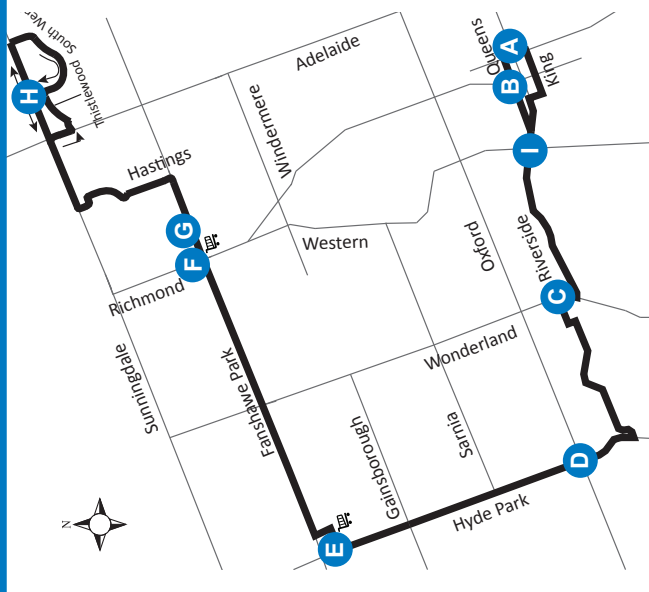

19 DOWNTOWN-STONEY CREEK

Effective: November 27th, 2022

Map Legend
 A Timepoint
 ↑ Route Direction 19
 Shopping Centre
 Service Notes

519-451-1347
 www.londontransit.ca

19 DOWNTOWN-STONEY CREEK

Effective: November 27th, 2022

LEGEND	
*	Bus into Garage
+	Route Change
0:00	Bus goes into service at Blackwater east of Adelaide 2min earlier