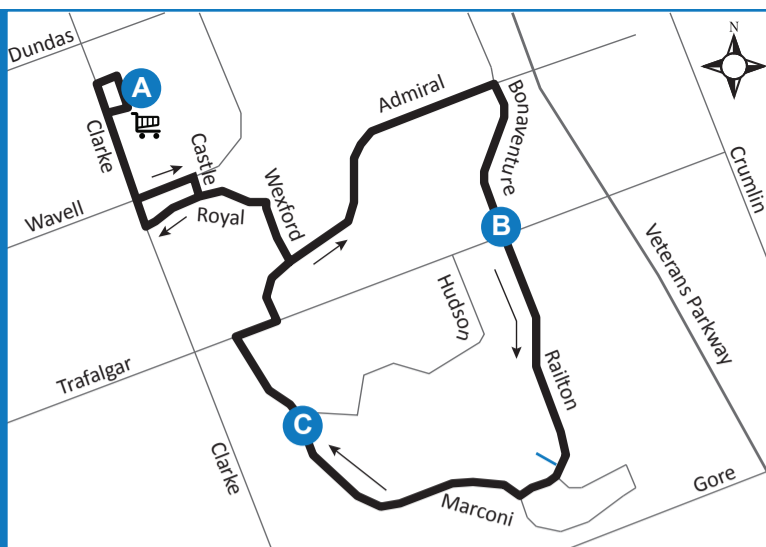

35 ARGYLE MALL - TRAFALGAR HEIGHTS

Map Legend

Effective: November 27th, 2022

A Timepoint Shopping Centre Route Direction

519-451-1347
www.londontransit.ca

ROUTE 35 - MONDAY TO FRIDAY

SOUTHBOUND		NORTHBOUND		
Argyle Mall	Bonaventure at Trafalgar	Bonaventure at Trafalgar	Marconi at Noel	Argyle Mall
A	B	B	C	A
LVS	ARR	LVS		ARR
-	7:00	7:00	7:07	7:14
7:17	7:27	7:27	7:34	7:41
7:47	7:57	7:57	8:04	8:11
8:17	8:27	8:27	8:34	8:41
8:47	8:57	8:57	9:04	9:11
9:17	9:27	9:27	9:34	9:41
9:47	9:57	9:57	10:04	10:11
10:17	10:27	10:27	10:34	10:41
10:47	10:57	10:57	11:04	11:11
11:17	11:27	11:27	11:34	11:41
11:47	11:57	11:57	12:04	12:11
12:17	12:27	12:27	12:34	12:41
12:47	12:57	12:57	1:04	1:11
1:17	1:27	1:27	1:34	1:41
1:47	1:57	1:57	2:04	2:12
2:17	2:27	2:27	2:34	2:42
2:47	2:57	2:57	3:04	3:12
3:17	3:27	3:27	3:34	3:42
3:47	3:57	3:57	4:04	4:12
4:17	4:27	4:27	4:34	4:42
4:47	4:57	4:57	5:04	5:12
5:17	5:27	5:27	5:34	5:42
5:47	5:57	5:57	6:03	6:10
6:15	6:24	6:25	6:31	6:38
6:43	6:52	6:53	6:59	7:06
7:11	7:20	7:21	7:27	7:34
7:39	7:48	7:49	7:55	8:02
8:07	8:16	8:17	8:23	8:30
8:35	8:44	8:44	8:50	8:57*

ROUTE 35 - SUNDAY / HOLIDAY

SOUTHBOUND		NORTHBOUND		
Argyle Mall	Bonaventure at Trafalgar	Bonaventure at Trafalgar	Marconi at Noel	Argyle Mall
A	B	B	C	A
LVS	ARR	LVS		ARR
-	-	12:00	12:06	12:13
12:15	12:24	12:24	12:30	12:37
12:42	12:51	12:51	12:57	1:04
1:09	1:18	1:18	1:24	1:31
1:36	1:45	1:45	1:51	1:58
2:03	2:12	2:12	2:18	2:25
2:30	2:39	2:39	2:45	2:52
3:00	3:09	3:09	3:15	3:22
3:30	3:39	3:39	3:45	3:52
4:00	4:09	4:09	4:15	4:22
4:27	4:36	4:36	4:42	4:49
4:54	5:03	5:03	5:10	5:17
5:22	5:31	5:31	5:38	5:45
5:50	5:59	5:59	6:06	6:13
6:18	6:27	6:27	6:34	6:41
6:45	6:54	6:54	7:01*	To Garage