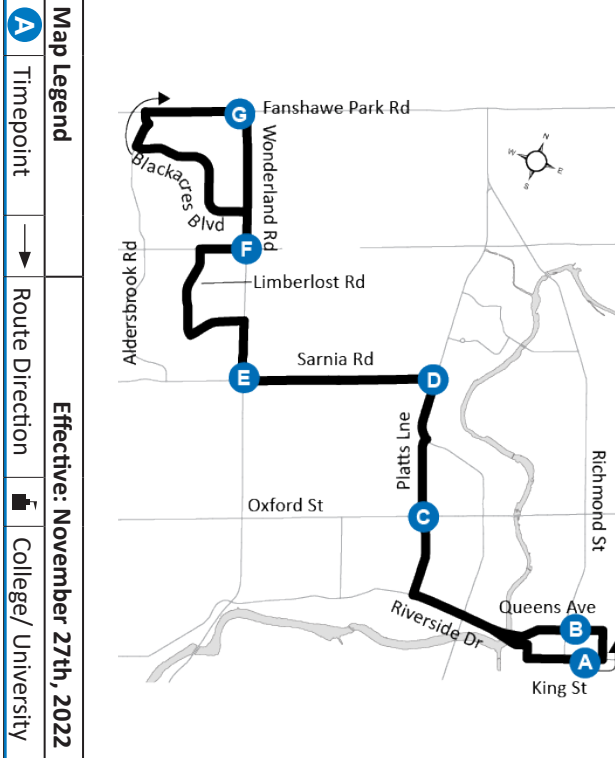

## DOWNTOWN - WHITEHILLS

519-451-1347  
www.londontransit.ca

### ROUTE 9 - MONDAY TO FRIDAY

LEGEND	
+	Route Change
*	Bus into Garage
0:00	Bus goes into service at Wellington at Dundas 2min earlier

use realtime.londontransit.ca for up-to-date arrivals