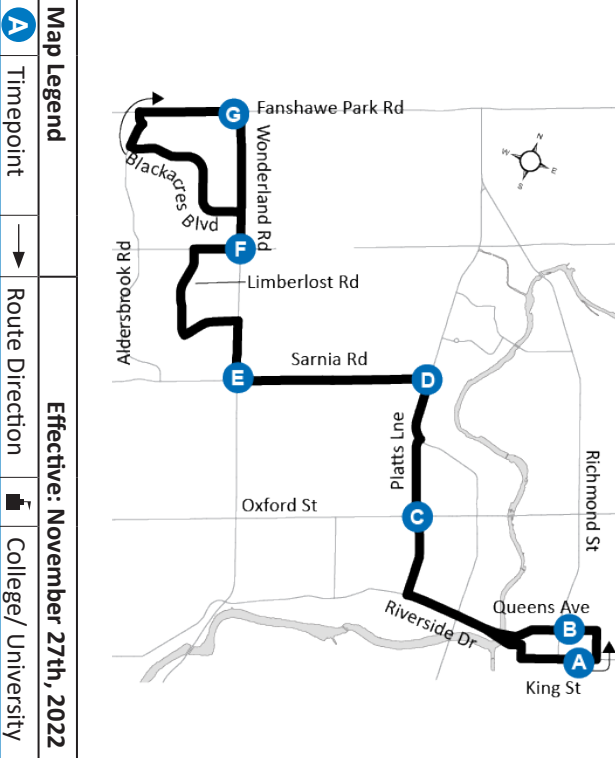

## DOWNTOWN - WHITEHILLS

519-451-1347  
www.londontransit.ca

### ROUTE 9 - MONDAY TO FRIDAY

LEGEND	
+	Route Change
*	Bus into Garage
0:00	Bus goes into service at Wellington at Dundas 2min earlier

use realtime.londontransit.ca for up-to-date arrivals