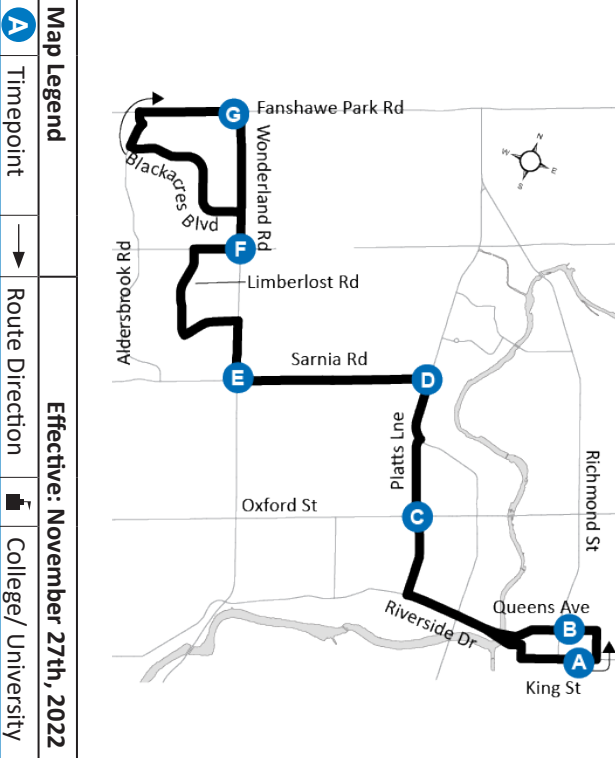

## DOWNTOWN - WHITEHILLS

519-451-1347  
www.londontransit.ca

### ROUTE 9 - MONDAY TO FRIDAY

LEGEND

+	Route Change	*	Bus into Garage
0:00	Bus goes into service at Wellington at Dundas 2min earlier		

use realtime.londontransit.ca for up-to-date arrivals