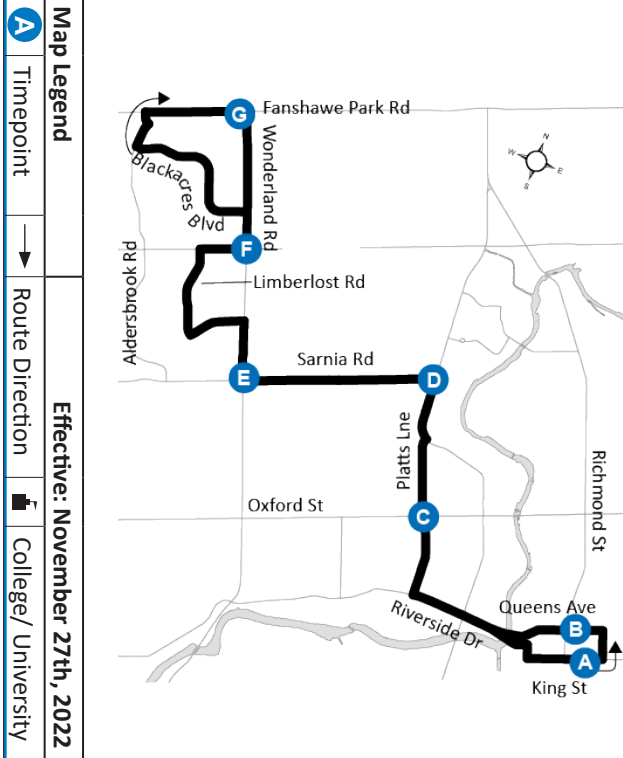

## DOWNTOWN - WHITEHILLS

519-451-1347  
www.londontransit.ca

### ROUTE 9 - MONDAY TO FRIDAY

#### NORTHBOUND

LEGEND

+	Route Change	*	Bus into Garage
0:00	Bus goes into service at Wellington at Dundas 2min earlier		

use realtime.londontransit.ca for up-to-date arrivals