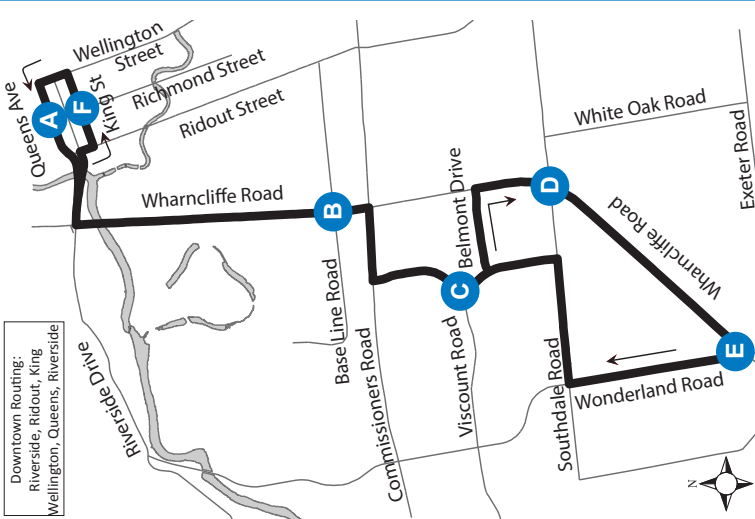

**DOWNTOWN -
WHARNCLIFFE AT
WONDERLAND**

Map Legend

A	Timepoint	→	Route Direction
----------	-----------	---	-----------------

Effective: February 5th, 2023

519-451-1347
www.londontransit.ca

ROUTE 12 - MONDAY TO FRIDAY

ROUTE 12 - SUNDAY / HOLIDAY

SOUTHBOUND					NORTHBOUND				
Queens at Richmond	Wharnciffe at Base Line	Notre Dame at Viscount	Wharnciffe at Southdale	Wonderland at Wharnciffe	Wonderland at Wharnciffe	Notre Dame at Viscount	Wharnciffe at Base Line	King at Richmond	Queens at Richmond
A	B	C	D	E	E	C	B	F	A
LVS				ARR	LVS				ARR
-	-	8:21	8:25	8:29	8:29	8:37	8:44	8:52	8:56
9:00	9:09	9:13	9:17	9:21	9:26	9:34	9:41	9:49	9:53
9:53	10:02	10:06	10:10	10:14	10:20	10:28	10:35	10:43	10:53
10:53	11:02	11:06	11:10	11:14	11:14	11:22	11:29	11:37	11:47
11:47	11:56	12:00	12:04	12:08	12:08	12:17	12:23	12:31	12:41
12:41	12:50	12:55	12:59	1:03	1:03	1:12	1:18	1:26	1:36
1:36	1:45	1:50	1:54	1:58	1:58	2:07	2:13	2:21	2:30
2:30	2:39	2:44	2:48	2:52	2:58	3:07	3:13	3:21	3:30
3:30	3:39	3:44	3:48	3:52	3:58	4:07	4:13	4:21	4:30
4:30	4:39	4:44	4:48	4:52	4:58	5:07	5:13	5:21	5:30
5:30	5:39	5:44	5:48	5:52	5:59	6:07	6:13	6:21	6:30
6:30	6:39	6:43	6:47	6:51	6:57	7:05	7:11	7:19	7:28
7:28	7:37	7:41	7:45	7:49	7:54	8:02	8:08	8:16	8:26
8:26	8:35	8:39	8:43	8:47	8:49	8:57	9:03	9:11	9:15
9:15	9:24	9:28	9:32	9:36	9:36	9:44*	To Garage		

LEGEND

*	Bus into Garage	+	Route Change
0:00	Bus goes into service at Commissioners and Wharnciffe 3 minutes earlier		

use realtime.londontransit.ca for up-to-date arrivals