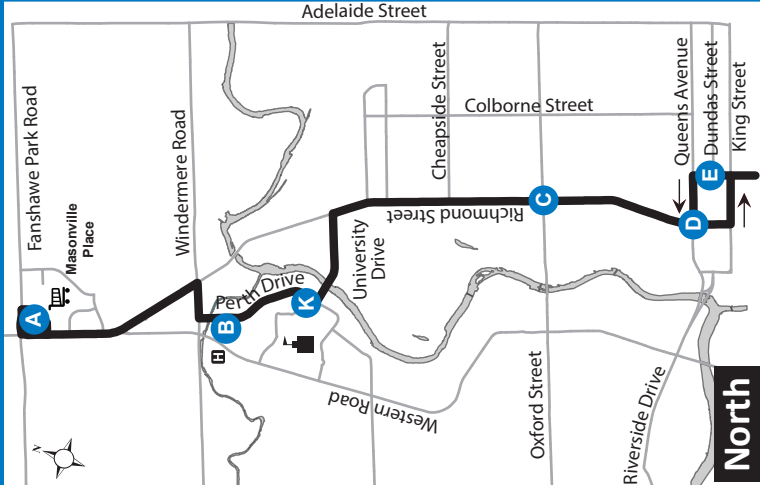

13 MASONVILLE PLACE - WHITE OAKS MALL

519-451-1347
www.londontransit.ca

Map Legend		Effective: February 5th, 2023	
A Timepoint	Shopping Centre	College/ University	
H Hospital	13A Service Notes	Route Direction	