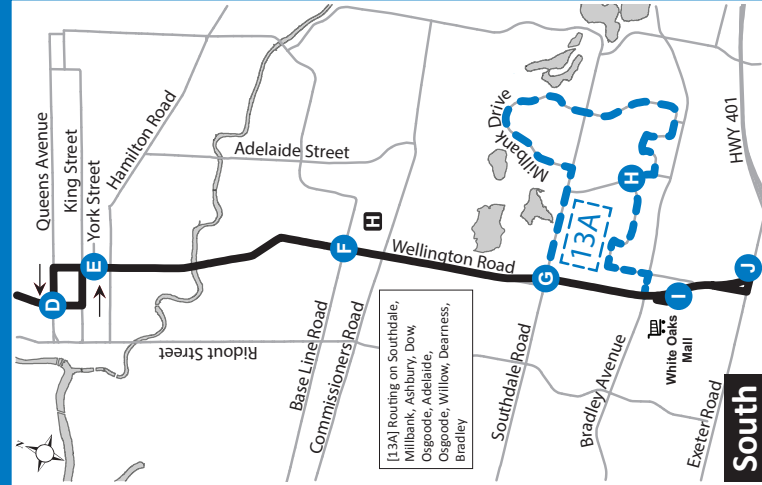

13 MASONVILLE PLACE - WHITE OAKS MALL

519-451-1347
www.londontransit.ca

Map Legend		Effective: February 5th, 2023	
A Timepoint	Shopping Centre	College/ University	
H Hospital	13A Service Notes	Route Direction	