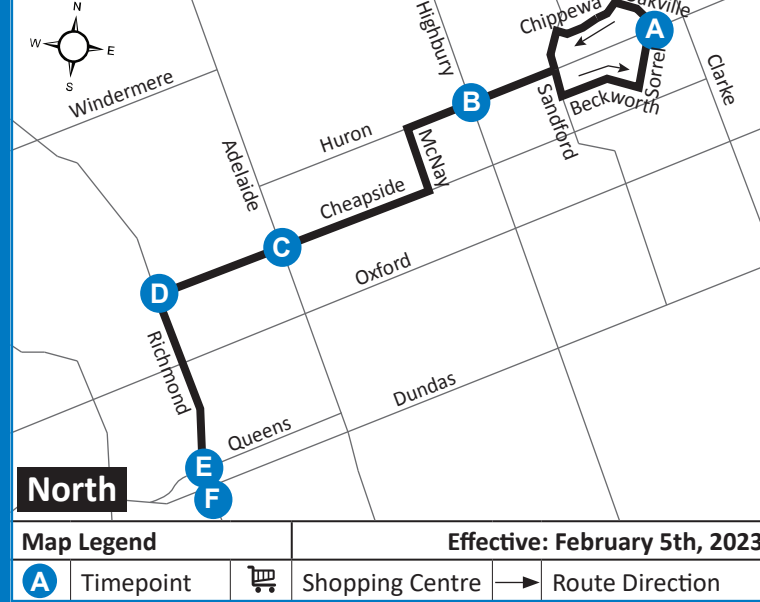

15 HURON HEIGHTS - WESTMOUNT MALL

519-451-1347
www.londontransit.ca

15 HURON HEIGHTS - WESTMOUNT MALL

519-451-1347
www.londontransit.ca

use realtime.londontransit.ca for up-to-date arrivals

ROUTE 15 - MONDAY TO FRIDAY