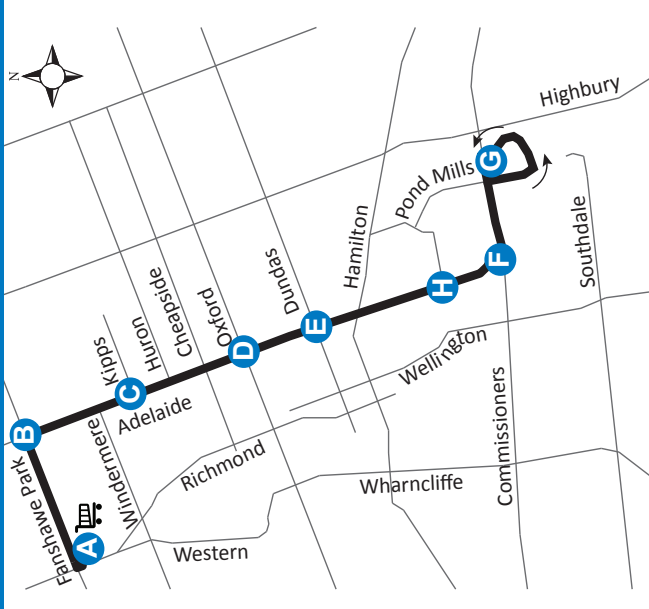

16 MASONVILLE PLACE - POND MILLS

Effective: February 5th, 2023
 Map Legend
 A Timepoint
 ↑ Route Direction
 519-451-1347
 www.londontransit.ca

16 MASONVILLE PLACE - POND MILLS

Effective: February 5th, 2023
 Map Legend
 A Timepoint
 ↑ Route Direction
 519-451-1347
 www.londontransit.ca

LEGEND			
*	Into Garage	+	Route Change
0:00	Bus goes into service at Pond Mills and Oldham 3min earlier		

ROUTE 16 - SATURDAY

Table for Route 16 - Saturday. Columns include station names (Masonville Place to Fanshawe Park), bus labels (A-A), and arrival times. Includes 'To Garage' indicators for several rows.

ROUTE 16 - SUNDAY / HOLIDAY

Table for Route 16 - Sunday / Holiday. Columns include station names (Masonville Place to Fanshawe Park), bus labels (A-A), and arrival times. Includes 'To Garage' indicators for several rows.