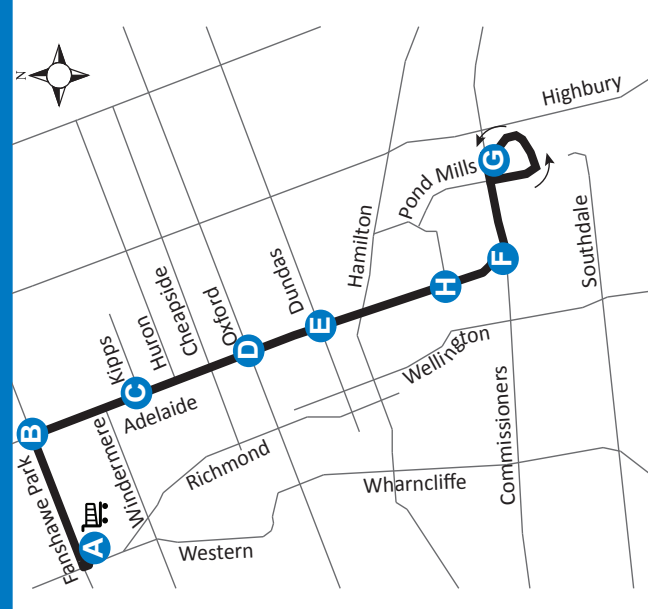

16 MASONVILLE PLACE - POND MILLS

Effective: February 5th, 2023
 Map Legend
 A Timepoint
 ↑ Route Direction
 519-451-1347
 www.londontransit.ca

16 MASONVILLE PLACE - POND MILLS

Effective: February 5th, 2023
 Map Legend
 A Timepoint
 ↑ Route Direction
 519-451-1347
 www.londontransit.ca

LEGEND			
*	Into Garage	+	Route Change
0:00	Bus goes into service at Pond Mills and Oldham 3min earlier		

ROUTE 16 - SATURDAY

Table for Route 16 - Saturday. Columns include station names (Masonville Place to Fanshawe Park), bus labels (A-A), and arrival times. Includes 'To Garage' indicators for several rows.

ROUTE 16 - SUNDAY / HOLIDAY

Table for Route 16 - Sunday / Holiday. Columns include station names (Masonville Place to Fanshawe Park), bus labels (A-A), and arrival times. Includes 'To Garage' indicators for several rows.