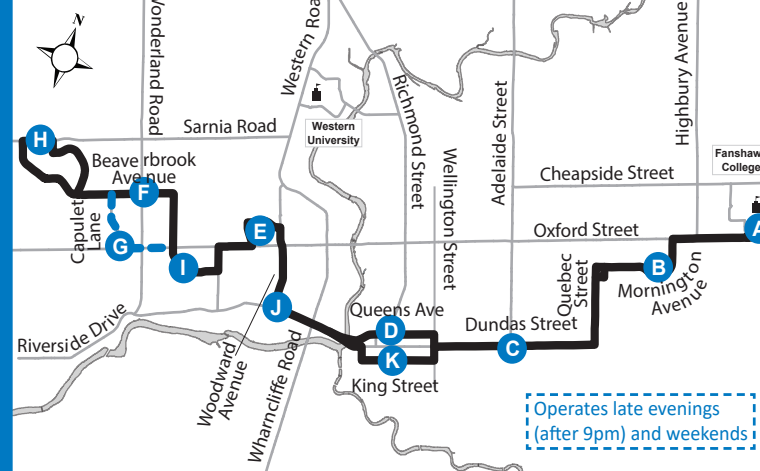

Map Legend

A	Timepoint		Shopping Centre		College/University
	Route Direction				

Effective: February 5th, 2023

Operates late evenings (after 9pm) and weekends!

Map Legend

A	Timepoint		Shopping Centre		College/University
	Route Direction				

LEGEND

*	Bus into Garage	+	Route Change
0:00	Bus goes into service at Proudfoot and Oxford 3min earlier		