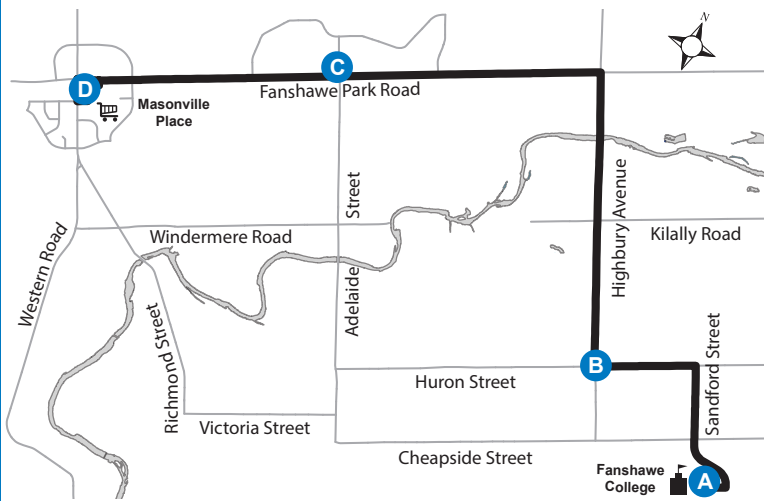

25 FANSHAWE COLLEGE- MASONVILLE PLACE

Map Legend

A	Timepoint		Shopping Centre		College/ University
----------	-----------	--	-----------------	--	---------------------

Effective: February 5th, 2023

519-451-1347
www.londontransit.ca