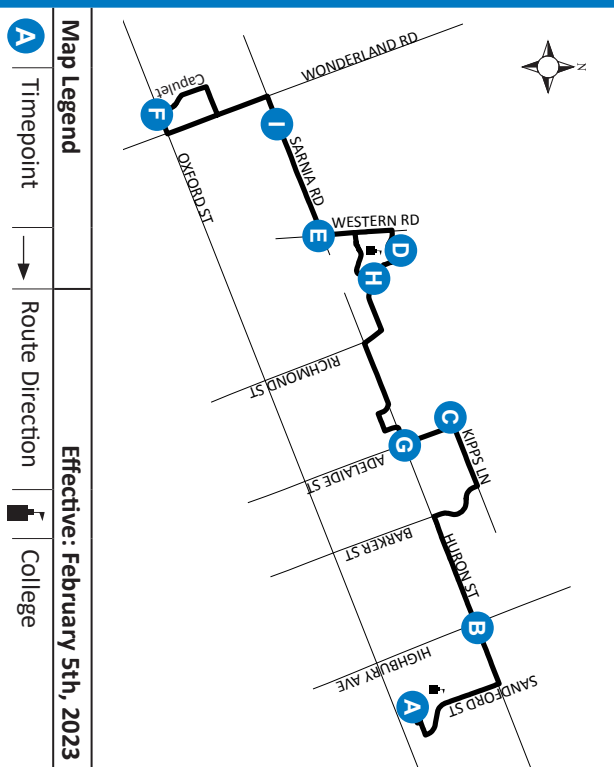

27 FANSHAWE COLLEGE - CAPULET

519-451-1347
www.londontransit.ca

ROUTE 27 - MONDAY TO FRIDAY