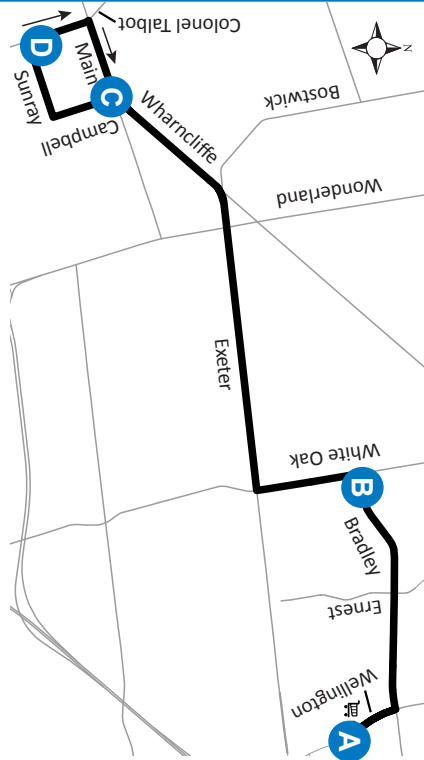

28 WHITE OAKS MALL- LAMBETH

A Map Legend
Timepoint

Shopping Centre
Effective: February 5th, 2023
Route Direction

519-451-1347
www.londontransit.ca

28 WHITE OAKS MALL- LAMBETH

A Map Legend
Timepoint

Shopping Centre
Effective: February 5th, 2023
Route Direction

519-451-1347
www.londontransit.ca

ROUTE 28 - MONDAY TO FRIDAY

SOUTHBOUND				NORTHBOUND			
White Oaks Mall	White Oak at Bradley	Main at Campbell	Sunray at Colonel Talbot	Sunray at Colonel Talbot	Main at Campbell	White Oak at Bradley	White Oaks Mall
A	B	C	D	D	C	B	A
LVS			ARR	LVS			ARR
-	-	-	-	-	-	6:26	6:32
6:35	6:41	6:49	6:51	6:51	6:53	7:01	7:07
7:14	7:20	7:28	7:31	7:31	7:33	7:41	7:47
7:54	8:00	8:08	8:11	8:11	8:13	8:21	8:27
8:34	8:40	8:48	8:51	8:51	8:54	9:02	9:08
9:14	9:20	9:28	9:31	9:31	9:34	9:42	9:48
9:54	10:00	10:08	10:11	10:11	10:14*	To Garage	
No Service Until PM							
-	-	-	-	-	-	2:36	2:42
2:48	2:54	3:02	3:05	3:05	3:08	3:16	3:22
3:28	3:34	3:42	3:45	3:45	3:48	3:56	4:02
4:08	4:14	4:22	4:25	4:25	4:28	4:36	4:42
4:48	4:54	5:02	5:05	5:05	5:08	5:16	5:22
5:28	5:34	5:42	5:45	5:45	5:48	5:56	6:02
6:08	6:14	6:22	6:25	6:25	6:28	6:36	6:42
6:48	6:54	7:02	7:05	7:05	7:08*	To Garage	

LEGEND

+	Route Change	*	Bus into Garage
0:00	Bus goes into service at White Oak and Bradley 6 minutes earlier		

SERVICE NOTE:

Route 28 operates on a modified weekday peak period service only from 6:30AM – 10:30AM and 2:30PM – 7:00PM.