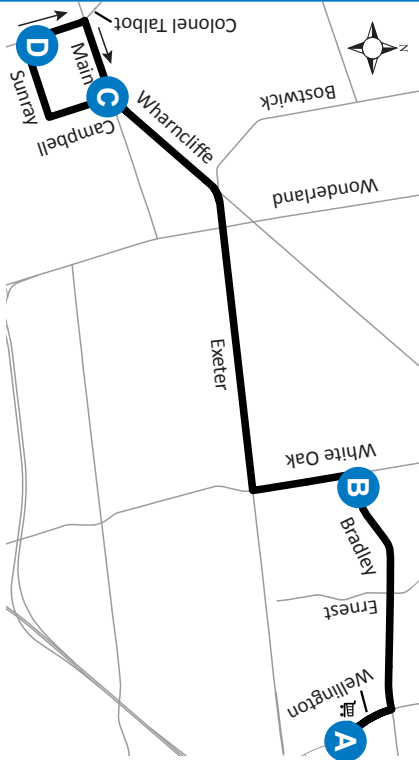

28 WHITE OAKS MALL- LAMBETH

A Map Legend
Timepoint

Shopping Centre
Effective: February 5th, 2023
Route Direction

519-451-1347
www.londontransit.ca

28 WHITE OAKS MALL- LAMBETH

A Map Legend
Timepoint

Shopping Centre
Effective: February 5th, 2023
Route Direction

519-451-1347
www.londontransit.ca

ROUTE 28 - MONDAY TO FRIDAY

SOUTHBOUND				NORTHBOUND			
White Oaks Mall	White Oak at Bradley	Main at Campbell	Sunray at Colonel Talbot	Sunray at Colonel Talbot	Main at Campbell	White Oak at Bradley	White Oaks Mall
A	B	C	D	D	C	B	A
LVS			ARR	LVS			ARR
-	-	-	-	-	-	6:26	6:32
6:35	6:41	6:49	6:51	6:51	6:53	7:01	7:07
7:14	7:20	7:28	7:31	7:31	7:33	7:41	7:47
7:54	8:00	8:08	8:11	8:11	8:13	8:21	8:27
8:34	8:40	8:48	8:51	8:51	8:54	9:02	9:08
9:14	9:20	9:28	9:31	9:31	9:34	9:42	9:48
9:54	10:00	10:08	10:11	10:11	10:14*	To Garage	
No Service Until PM							
-	-	-	-	-	-	2:36	2:42
2:48	2:54	3:02	3:05	3:05	3:08	3:16	3:22
3:28	3:34	3:42	3:45	3:45	3:48	3:56	4:02
4:08	4:14	4:22	4:25	4:25	4:28	4:36	4:42
4:48	4:54	5:02	5:05	5:05	5:08	5:16	5:22
5:28	5:34	5:42	5:45	5:45	5:48	5:56	6:02
6:08	6:14	6:22	6:25	6:25	6:28	6:36	6:42
6:48	6:54	7:02	7:05	7:05	7:08*	To Garage	

LEGEND

+	Route Change	*	Bus into Garage
0:00	Bus goes into service at White Oak and Bradley 6 minutes earlier		

SERVICE NOTE:

Route 28 operates on a modified weekday peak period service only from 6:30AM – 10:30AM and 2:30PM – 7:00PM.