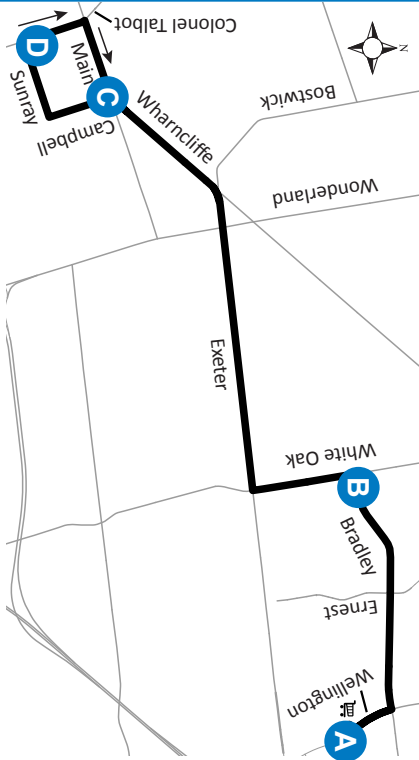

28 WHITE OAKS MALL- LAMBETH

Map Legend

A

Timepoint

Shopping Centre

Route Direction

Effective: February 5th, 2023

519-451-1347
www.londontransit.ca

ROUTE 28 - MONDAY TO FRIDAY

SOUTHBOUND				NORTHBOUND			
White Oaks Mall	White Oak at Bradley	Main at Campbell	Sunray at Colonel Talbot	Sunray at Colonel Talbot	Main at Campbell	White Oak at Bradley	White Oaks Mall
A	B	C	D	D	C	B	A
LVS			ARR	LVS			ARR
-	-	-	-	-	-	6:26	6:32
6:35	6:41	6:49	6:51	6:51	6:53	7:01	7:07
7:14	7:20	7:28	7:31	7:31	7:33	7:41	7:47
7:54	8:00	8:08	8:11	8:11	8:13	8:21	8:27
8:34	8:40	8:48	8:51	8:51	8:54	9:02	9:08
9:14	9:20	9:28	9:31	9:31	9:34	9:42	9:48
9:54	10:00	10:08	10:11	10:11	10:14*	To Garage	
No Service Until PM							
-	-	-	-	-	-	2:36	2:42
2:48	2:54	3:02	3:05	3:05	3:08	3:16	3:22
3:28	3:34	3:42	3:45	3:45	3:48	3:56	4:02
4:08	4:14	4:22	4:25	4:25	4:28	4:36	4:42
4:48	4:54	5:02	5:05	5:05	5:08	5:16	5:22
5:28	5:34	5:42	5:45	5:45	5:48	5:56	6:02
6:08	6:14	6:22	6:25	6:25	6:28	6:36	6:42
6:48	6:54	7:02	7:05	7:05	7:08*	To Garage	

LEGEND

+

Route Change

*

Bus into Garage

SERVICE NOTE:

Route 28 operates on a modified weekday peak period service only from 6:30AM – 10:30AM and 2:30PM – 7:00PM.