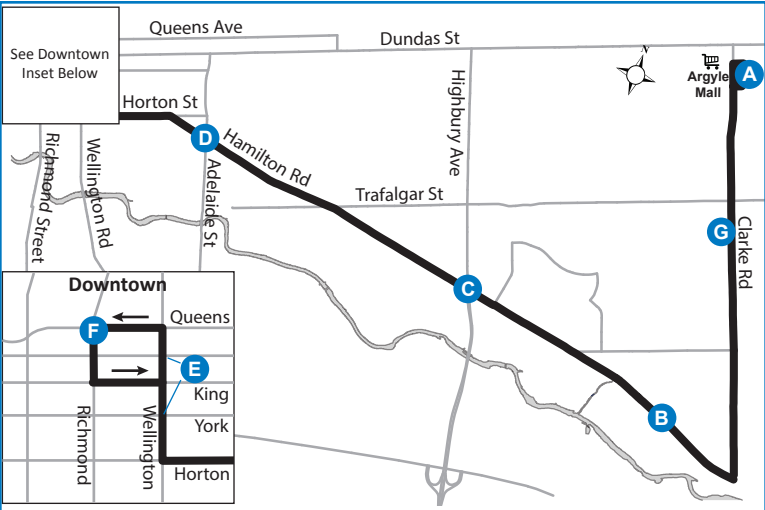

3 DOWNTOWN - ARGYLE MALL

Map Legend

Effective: February 5th, 2023

- A** Timepoint
- Shopping Centre
- Route Direction

519-451-1347
www.londontransit.ca

ROUTE 3 - MONDAY TO FRIDAY

use realtime.londontransit.ca for up-to-date arrivals

LEGEND

+ Route Change * Bus into Garage

0:00 Bus goes into service 1 minute earlier at Clarke at Churchill

ROUTE 3 - SUNDAY / HOLIDAY

WESTBOUND					EASTBOUND					
Argyle Mall	Hamilton at River Run	Hamilton at Highbury	Hamilton at Adelaide	Wellington at Dundas	Richmond at Queens	Wellington at York	Hamilton at Adelaide	Hamilton at Highbury	Clarke at Charterhouse	Argyle Mall
A	B	C	D	E	F	E	D	C	G	A
LVS										ARR
8:49	8:58	9:03	9:11	9:16	9:19	9:22	9:27	9:34	9:42	9:46+
9:36	9:45	9:50	9:58	10:03	10:06	10:09	10:14	10:21	10:29	10:33+
10:23	10:32	10:37	10:45	10:50	10:53	10:56	11:01	11:08	11:16	11:20+
11:10	11:19	11:24	11:32	11:37	11:40	11:43	11:48	11:55	12:03	12:08+
11:56	12:06	12:11	12:19	12:24	12:27	12:30	12:35	12:42	12:51	12:56+
12:43	12:53	12:58	1:06	1:11	1:14	1:17	1:22	1:29	1:38	1:43+
1:30	1:40	1:45	1:53	1:58	2:01	2:04	2:09	2:16	2:25	2:30+
2:17	2:27	2:32	2:40	2:45	2:48	2:51	2:56	3:03	3:12	3:17+
3:04	3:14	3:19	3:27	3:32	3:35	3:38	3:43	3:50	3:59	4:04+
3:51	4:01	4:06	4:14	4:19	4:22	4:25	4:30	4:37	4:46	4:51+
4:39	4:49	4:54	5:02	5:07	5:09	5:12	5:17	5:24	5:33	5:37+
5:28	5:37	5:41	5:49	5:54	5:56	5:59	6:04	6:11	6:20	6:24*
6:15	6:24	6:28	6:36	6:41	6:43	6:46	6:51	6:58	7:07	7:11
7:22	7:31	7:35	7:43	7:48	7:50	7:53	7:58	8:05	8:14	8:18
8:22	8:31	8:35	8:43	8:48	8:50	8:53	8:58	9:05	9:14	9:18
9:22	9:31	9:35	9:43	9:48	9:50	9:53	9:58	10:05	10:13	10:16+

LEGEND

+ Route Change * Bus into Garage