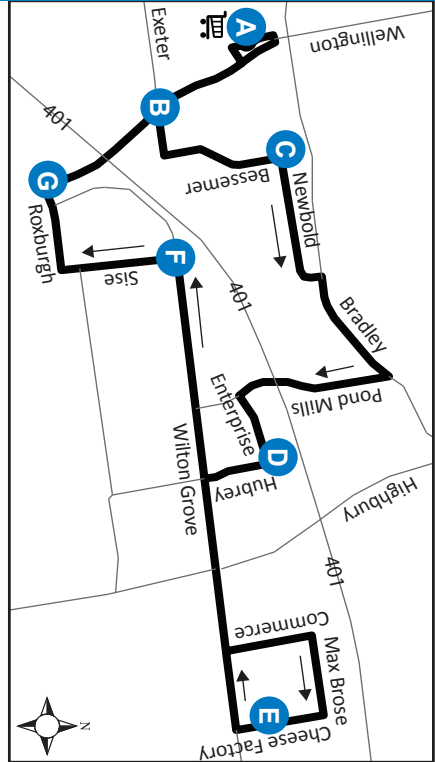

30 WHITE OAKS MALL - CHEESE FACTORY RD.

A Timepoint	Map Legend
Shopping Centre	Effective: February 5, 2023
Route Direction	

519-451-1347
www.londontransit.ca

30 WHITE OAKS MALL - CHEESE FACTORY RD.

A Timepoint	Map Legend
Shopping Centre	Effective: February 5, 2023
Route Direction	

519-451-1347
www.londontransit.ca

ROUTE 30 - MONDAY TO FRIDAY

EASTBOUND					WESTBOUND				
White Oaks Mall	Wellington at Exeter	Newbold at Bessemer	Hubrey at Enterprise	Cheese Factory Road	Cheese Factory Road	Wilton Grove at Sise	Roxborough at Wellington	Wellington at Exeter	White Oaks Mall
A	B	C	D	E	E	F	G	B	A
LVS				ARR	LVS				ARR
6:32	6:34	6:37	6:43	6:48	6:48	6:54	6:56	6:59	7:02
7:12	7:14	7:17	7:23	7:28	7:28	7:34	7:36	7:39	7:42
7:52	7:54	7:57	8:03	8:08	8:08	8:14	8:16	8:19	8:22
8:32	8:34	8:37	8:43	8:48	8:48	8:54	8:56	8:59	9:02
9:12	9:14	9:17	9:23	9:28	9:28	9:34	9:36	9:39	9:42
9:52	9:54	9:57	10:03	10:08	10:08	10:14	10:16	10:19	10:22
10:32	10:34	10:37	10:43	10:48	10:48	10:54	10:56	10:59	11:02*
No Service Until PM									
2:30	2:32	2:35	2:41	2:46	2:46	2:52	2:54	2:57	3:00
3:10	3:12	3:15	3:21	3:26	3:26	3:32	3:34	3:37	3:40
3:50	3:52	3:55	4:01	4:06	4:06	4:12	4:14	4:17	4:20
4:30	4:32	4:35	4:41	4:46	4:46	4:52	4:54	4:57	5:00
5:10	5:12	5:15	5:21	5:26	5:26	5:32	5:34	5:37	5:40
5:50	5:52	5:55	6:01	6:06	6:06	6:12	6:14	6:17	6:20
6:25	6:27	6:30	6:36	6:41	6:41	6:47	6:49	6:52	6:55*
10:28	10:30	10:33	10:39	10:44	10:44	10:50	10:52	10:55	10:58
11:03	11:05	11:08	11:14	11:19	11:19	11:25	11:27	11:30	11:33*

LEGEND

+	Route Change	*	Bus into Garage
---	--------------	---	-----------------

SPECIAL NOTE:

Route 30 operates exclusively from 6:30-11AM, 2:30-7PM and 10:30-11:30PM on weekdays, excluding holidays