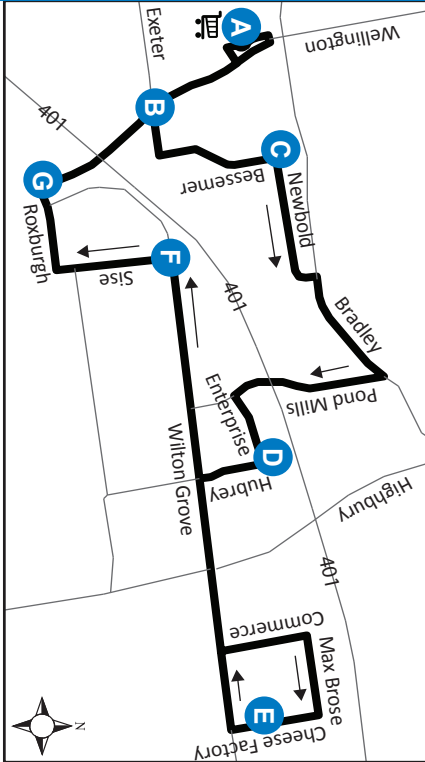

30 WHITE OAKS MALL - CHEESE FACTORY RD.

A Timepoint	Map Legend
Shopping Centre	Effective: February 5, 2023
Route Direction	

519-451-1347
www.londontransit.ca

30 WHITE OAKS MALL - CHEESE FACTORY RD.

A Timepoint	Map Legend
Shopping Centre	Effective: February 5, 2023
Route Direction	

519-451-1347
www.londontransit.ca

ROUTE 30 - MONDAY TO FRIDAY

EASTBOUND					WESTBOUND				
White Oaks Mall	Wellington at Exeter	Newbold at Bessemer	Hubrey at Enterprise	Cheese Factory Road	Cheese Factory Road	Wilton Grove at Sise	Roxborough at Wellington	Wellington at Exeter	White Oaks Mall
A	B	C	D	E	E	F	G	B	A
LVS				ARR	LVS				ARR
6:32	6:34	6:37	6:43	6:48	6:48	6:54	6:56	6:59	7:02
7:12	7:14	7:17	7:23	7:28	7:28	7:34	7:36	7:39	7:42
7:52	7:54	7:57	8:03	8:08	8:08	8:14	8:16	8:19	8:22
8:32	8:34	8:37	8:43	8:48	8:48	8:54	8:56	8:59	9:02
9:12	9:14	9:17	9:23	9:28	9:28	9:34	9:36	9:39	9:42
9:52	9:54	9:57	10:03	10:08	10:08	10:14	10:16	10:19	10:22
10:32	10:34	10:37	10:43	10:48	10:48	10:54	10:56	10:59	11:02*
No Service Until PM									
2:30	2:32	2:35	2:41	2:46	2:46	2:52	2:54	2:57	3:00
3:10	3:12	3:15	3:21	3:26	3:26	3:32	3:34	3:37	3:40
3:50	3:52	3:55	4:01	4:06	4:06	4:12	4:14	4:17	4:20
4:30	4:32	4:35	4:41	4:46	4:46	4:52	4:54	4:57	5:00
5:10	5:12	5:15	5:21	5:26	5:26	5:32	5:34	5:37	5:40
5:50	5:52	5:55	6:01	6:06	6:06	6:12	6:14	6:17	6:20
6:25	6:27	6:30	6:36	6:41	6:41	6:47	6:49	6:52	6:55*
10:28	10:30	10:33	10:39	10:44	10:44	10:50	10:52	10:55	10:58
11:03	11:05	11:08	11:14	11:19	11:19	11:25	11:27	11:30	11:33*

LEGEND

+	Route Change	*	Bus into Garage
---	--------------	---	-----------------

SPECIAL NOTE:

Route 30 operates exclusively from 6:30-11AM, 2:30-7PM and 10:30-11:30PM on weekdays, excluding holidays