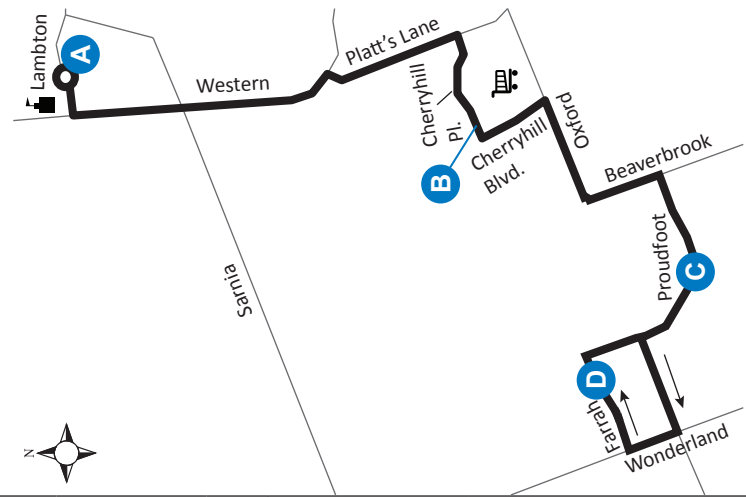

# 33 ALUMNI HALL - PROUDFOOT

Map Legend		Effective: February 5th, 2023		
<b>A</b>	Timepoint	→	Route Direction	Shopping Centre
	University		Service Notes	

**519-451-1347**  
www.londontransit.ca

## ROUTE 33 - MONDAY TO FRIDAY

use realtime.londontransit.ca for up-to-date arrivals

WESTBOUND			EASTBOUND			
Alumni Hall	Proudfoot at Forest Hills	Farrah at Proudfoot	Farrah at Proudfoot	Proudfoot at Forest Hills	Cherryhill at Cherryhill Pl.	Alumni Hall
<b>A</b>	<b>C</b>	<b>D</b>	<b>D</b>	<b>C</b>	<b>B</b>	<b>A</b>
LVS		ARR	LVS			ARR
-	-	7:00	7:00	7:02	7:08	7:17
-	-	7:13	7:13	7:15	7:21	7:30
-	-	7:26	7:26	7:28	7:34	7:43
7:19	7:33	7:38	7:39	7:41	7:47	7:56
7:32	7:46	7:51	7:52	7:54	8:00	8:09
7:45	7:59	8:04	8:05	8:07	8:13	8:22
7:58	8:12	8:17	8:18	8:20	8:26	8:35
8:11	8:25	8:30	8:31	8:33	8:39	8:48
8:24	8:38	8:43	8:44	8:46	8:52	9:01
8:37	8:51	8:56	8:57	8:59	9:05	9:14
8:50	9:04	9:09	9:10	9:12	9:17	9:25
9:03	9:16	9:21	9:23	9:25	9:30	9:38
9:16	9:29	9:34	9:36	9:38	9:43	9:51
9:27	9:40	9:45	9:49	9:51	9:56	10:04
9:40	9:53	9:58	10:02	10:04	10:09	10:17
9:53	10:06	10:11	10:15	10:17	10:22	10:30
10:06	10:19	10:24	10:28	10:30	10:35	10:43
10:19	10:32	10:37	10:41	10:43	10:48	10:56
10:32	10:45	10:50	10:54	10:56	11:01	11:09
10:45	10:58	11:03	11:07	11:09	11:14	11:22
10:58	11:11	11:16	11:20	11:22	11:27	11:35
11:11	11:24	11:29	11:33	11:35	11:40	11:48
11:24	11:37	11:42	11:46	11:48	11:53	12:01
11:37	11:50	11:55	11:59	12:01	12:06	12:14
11:50	12:03	12:08	12:14	12:16	12:21	12:29
12:03	12:18	12:23	12:27	12:29	12:34	12:42
12:16	12:31	12:36	12:40	12:42	12:47	12:55
12:31	12:46	12:51	12:53	12:55	1:00	1:08
12:44	12:59	1:04	1:08	1:10	1:15	1:23

**LEGEND**

<b>+</b>	Route Change	*	Bus into Garage
<b>0:00</b>	Bus goes into service at Proudfoot and Oxford 4 min earlier		

**SPECIAL NOTE:**

Route 33 operates on weekdays only, excluding holidays.