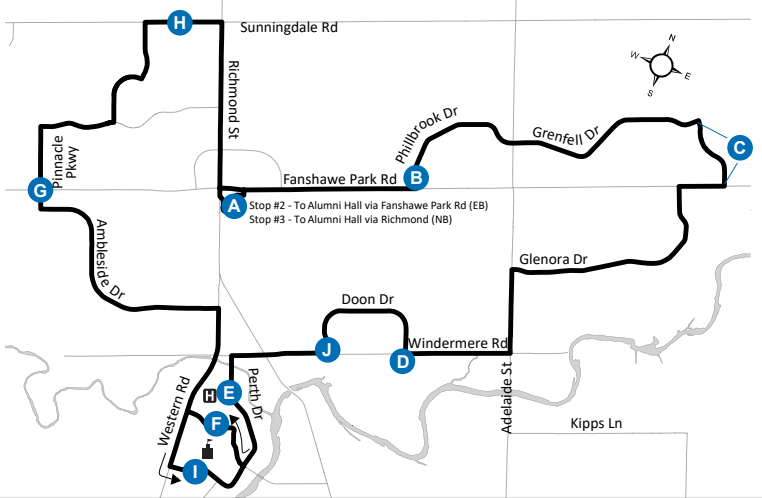

Map Legend

A	Timepoint	H	Hospital
→	Route Direction		University

Effective: February 5th, 2023

519-451-1347
www.londontransit.ca

use realtime.londontransit.ca for up-to-date arrivals

ROUTE 34 - MONDAY TO FRIDAY

ROUTE 34 - SUNDAY / HOLIDAY

CLOCKWISE									COUNTER-CLOCKWISE								
Masonville Place	Phillbrook at Donnybrook	Stackhouse at Fanshawe	Windermere at Doon	University Hospital	Natural Science	Pinnacle Parkway at Fanshawe	Sunningdale at Village Walk	Masonville Place	Masonville Place	Sunningdale at Village Walk	Pinnacle Parkway at Fanshawe	Alumni Hall	University Hospital	Doon at Windermere	Grenfell at Stackhouse	Fanshawe at Phillbrook	Masonville Place
A	B	C	D	E	F	G	H	A	A	H	G	I	E	J	C	B	A
LVS				LVS				ARR	LVS			LVS					ARR
-	-	-	-	-	-	-	-	-	9:59	10:03	10:10	10:21	10:25	10:28	10:37	10:44	10:49
10:00	10:06	10:13	10:20	10:29	10:32	10:39	10:46	10:52	10:59	11:03	11:10	11:21	11:25	11:28	11:37	11:44	11:49
11:00	11:06	11:13	11:20	11:29	11:32	11:39	11:46	11:52	11:59	12:03	12:10	12:22	12:26	12:29	12:38	12:45	12:50
12:00	12:07	12:13	12:20	12:29	12:32	12:39	12:46	12:52	12:59	1:03	1:10	1:22	1:26	1:29	1:38	1:45	1:50
1:00	1:07	1:13	1:20	1:29	1:32	1:39	1:46	1:52	1:59	2:03	2:10	2:22	2:26	2:29	2:38	2:45	2:50
2:00	2:07	2:13	2:20	2:29	2:32	2:39	2:46	2:52	2:59	3:03	3:10	3:22	3:26	3:29	3:38	3:45	3:50
3:00	3:07	3:13	3:20	3:29	3:32	3:39	3:46	3:52	3:59	4:03	4:10	4:22	4:26	4:29	4:38	4:45	4:50
4:00	4:07	4:13	4:20	4:29	4:32	4:39	4:46	4:52	4:59	5:03	5:10	5:20	5:24	5:27	5:36	5:43	5:48
5:00	5:05	5:11	5:18	5:26	5:29	5:35	5:42	5:47	5:59	6:03	6:10	6:20	6:24	6:27	6:36	6:43	6:48
6:00	6:05	6:11	6:18	6:26	6:29	6:35	6:42	6:47	6:59	7:03	7:10	7:20	7:24	7:27	7:36	7:43	7:48
7:00	7:05	7:11	7:18	7:26	7:29	7:35	7:42	7:47	7:49	7:53	8:00	8:10	8:14	8:17	8:26	8:33	8:38*
7:50	7:55	8:01	8:08	8:16	8:19	8:25	8:32	8:37*	To Garage								

LEGEND

* Bus into Garage

+ Route Change