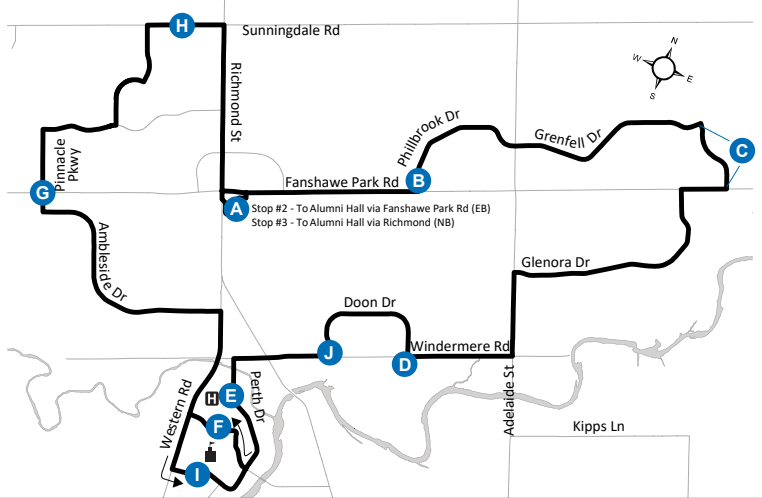

34 MASONVILLE PLACE
- ALUMNI HALL/
NATURAL SCIENCE

Map Legend

A	Timepoint	H	Hospital
→	Route Direction		University

Effective: February 5th, 2023

519-451-1347
www.londontransit.ca