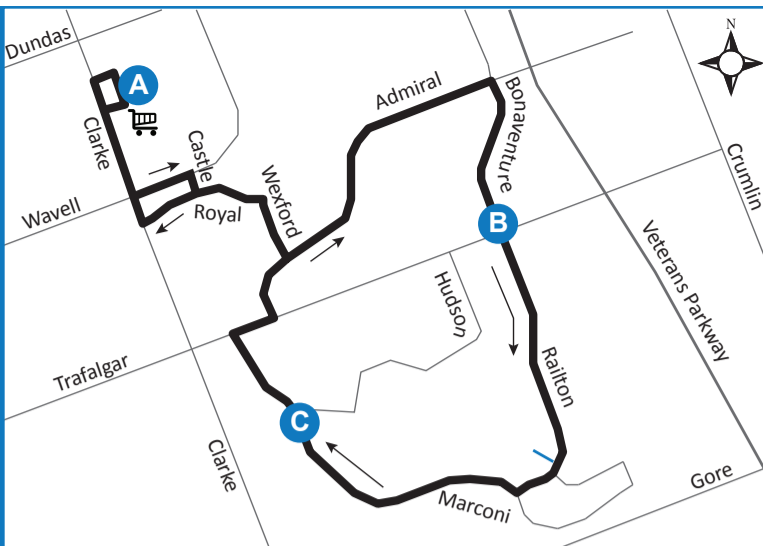

# 35 ARGYLE MALL - TRAFALGAR HEIGHTS

Map Legend

Effective: February 5th, 2023

**A** Timepoint      Shopping Centre      Route Direction

519-451-1347  
www.londontransit.ca

## ROUTE 35 - MONDAY TO FRIDAY

SOUTHBOUND		NORTHBOUND		
Argyle Mall	Bonaventure at Trafalgar	Bonaventure at Trafalgar	Marconi at Noel	Argyle Mall
<b>A</b>	<b>B</b>	<b>B</b>	<b>C</b>	<b>A</b>
LVS	ARR	LVS		ARR
-	<b>7:00</b>	7:00	7:07	7:14
7:17	7:27	7:27	7:34	7:41
7:47	7:57	7:57	8:04	8:11
8:17	8:27	8:27	8:34	8:41
8:47	8:57	8:57	9:04	9:11
9:17	9:27	9:27	9:34	9:41
9:47	9:57	9:57	10:04	10:11
10:17	10:27	10:27	10:34	10:41
10:47	10:57	10:57	11:04	11:11
11:17	11:27	11:27	11:34	11:41
11:47	11:57	11:57	12:04	12:11
12:17	12:27	12:27	12:34	12:41
12:47	12:57	12:57	1:04	1:11
1:17	1:27	1:27	1:34	1:41
1:47	1:57	1:57	2:04	2:12
2:17	2:27	2:27	2:34	2:42
2:47	2:57	2:57	3:04	3:12
3:17	3:27	3:27	3:34	3:42
3:47	3:57	3:57	4:04	4:12
4:17	4:27	4:27	4:34	4:42
4:47	4:57	4:57	5:04	5:12
5:17	5:27	5:27	5:34	5:42
5:47	5:57	5:57	6:03	6:10
6:15	6:24	6:25	6:31	6:38
6:43	6:52	6:53	6:59	7:06
7:11	7:20	7:21	7:27	7:34
7:39	7:48	7:49	7:55	8:02
8:07	8:16	8:17	8:23	8:30
8:35	8:44	8:44	8:50	8:57*

ROUTE 35 - SUNDAY / HOLIDAY

SOUTHBOUND		NORTHBOUND		
Argyle Mall	Bonaventure at Trafalgar	Bonaventure at Trafalgar	Marconi at Noel	Argyle Mall
A	B	B	C	A
LVS	ARR	LVS		ARR
-	12:00	12:00	12:06	12:13
12:15	12:24	12:24	12:30	12:37
12:42	12:51	12:51	12:57	1:04
1:09	1:18	1:18	1:24	1:31
1:36	1:45	1:45	1:51	1:58
2:03	2:12	2:12	2:18	2:25
2:30	2:39	2:39	2:45	2:52
3:00	3:09	3:09	3:15	3:22
3:30	3:39	3:39	3:45	3:52
4:00	4:09	4:09	4:15	4:22
4:27	4:36	4:36	4:42	4:49
4:54	5:03	5:03	5:10	5:17
5:22	5:31	5:31	5:38	5:45
5:50	5:59	5:59	6:06	6:13
6:18	6:27	6:27	6:34	6:41
6:45	6:54	6:54	7:01	7:08*