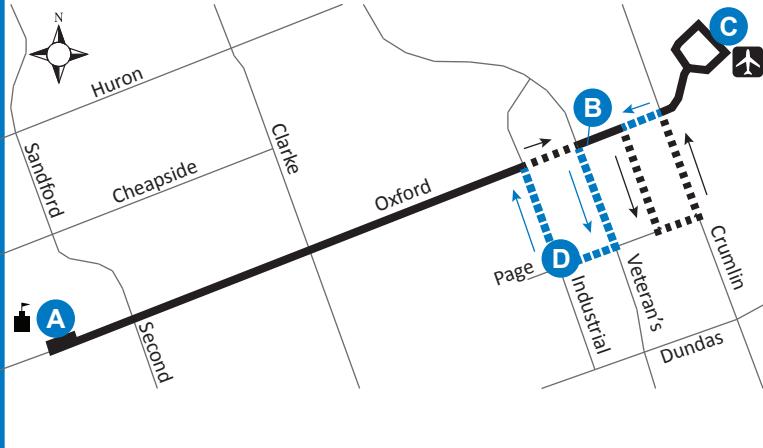

### Map Legend

	Timepoint		Shopping Centre		College/ University
	Airport	<b>36</b>	Service Notes		Route Direction

Effective: February 5, 2023

london  
transit

519-451-1347  
www.londontransit.ca

## ROUTE 36 - MONDAY TO FRIDAY

*use realtime.londontransit.ca for up-to-date arrivals*

EASTBOUND			WESTBOUND	
Fanshawe College	Oxford at Veterans Parkway	London Airport	Page at Industrial	Fanshawe College
<b>A</b>	<b>B</b>	<b>C</b>	<b>D</b>	<b>A</b>
LVS		LVS		ARR
6:14	6:20	6:25	6:30	6:36
6:37	6:43	6:48	6:53	6:59
6:51	6:57	7:01	7:06	7:15
7:07	7:13	7:17	7:22	7:31
7:37	7:43	7:47	7:52	8:01
8:07	8:13	8:17	8:22	8:31
8:37	8:43	8:47	8:52	9:01
9:07	9:13	9:17	9:22	9:31
9:37	9:43	9:47	9:52	10:01
10:07	10:13	10:17	10:22	10:31
10:37	10:43	10:47	10:52	11:01
11:07	11:13	11:17	11:22	11:31
11:37	11:43	11:47	11:52	12:01
12:07	12:13	12:17	12:22	12:31
12:37	12:43	12:47	12:52	1:01
1:07	1:13	1:17	1:22	1:31
1:37	1:43	1:47	1:52	2:01
2:07	2:13	2:17	2:22	2:31
2:37	2:43	2:47	2:52	3:01
3:07	3:14	3:20	3:26	3:36
3:42	3:49	3:55	4:01	4:11
4:17	4:24	4:30	4:36	4:46
4:52	4:59	5:05	5:11	5:21
5:27	5:34	5:40	5:46	5:56
6:02	6:09	6:15	6:21	6:31
6:37	6:44	6:50	6:56	7:06*
10:36	10:42	10:46	10:51	11:00
11:09	11:15	11:19	11:23	11:31*

### LEGEND

**+**

Route Change

**\***

Bus into Garage

**SERVICE NOTE:**Route 36 operates on weekdays only, excluding holidays.