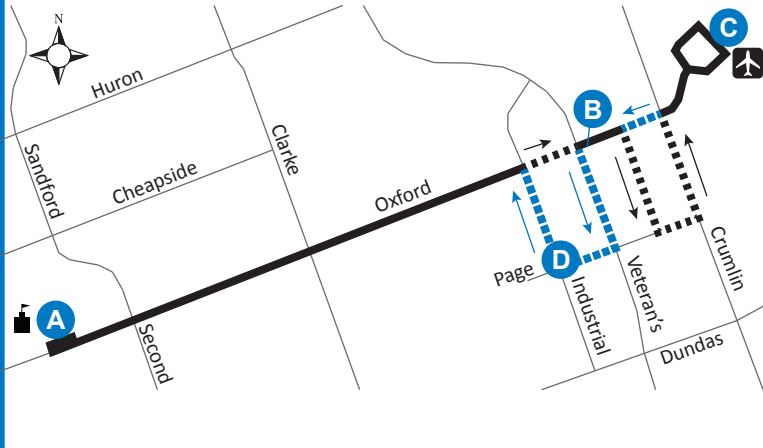

### Map Legend

	Timepoint		Shopping Centre		College/ University
	Airport	<b>36</b>	Service Notes		Route Direction

Effective: February 5, 2023

london  
transit

519-451-1347  
www.londontransit.ca

## ROUTE 36 - MONDAY TO FRIDAY

*use realtime.londontransit.ca for up-to-date arrivals*

EASTBOUND			WESTBOUND	
Fanshawe College	Oxford at Veterans Parkway	London Airport	Page at Industrial	Fanshawe College
<b>A</b>	<b>B</b>	<b>C</b>	<b>D</b>	<b>A</b>
LVS		LVS		ARR
6:14	6:20	6:25	6:30	6:36
6:37	6:43	6:48	6:53	6:59
6:51	6:57	7:01	7:06	7:15
7:07	7:13	7:17	7:22	7:31
7:37	7:43	7:47	7:52	8:01
8:07	8:13	8:17	8:22	8:31
8:37	8:43	8:47	8:52	9:01
9:07	9:13	9:17	9:22	9:31
9:37	9:43	9:47	9:52	10:01
10:07	10:13	10:17	10:22	10:31
10:37	10:43	10:47	10:52	11:01
11:07	11:13	11:17	11:22	11:31
11:37	11:43	11:47	11:52	12:01
12:07	12:13	12:17	12:22	12:31
12:37	12:43	12:47	12:52	1:01
1:07	1:13	1:17	1:22	1:31
1:37	1:43	1:47	1:52	2:01
2:07	2:13	2:17	2:22	2:31
2:37	2:43	2:47	2:52	3:01
3:07	3:14	3:20	3:26	3:36
3:42	3:49	3:55	4:01	4:11
4:17	4:24	4:30	4:36	4:46
4:52	4:59	5:05	5:11	5:21
5:27	5:34	5:40	5:46	5:56
6:02	6:09	6:15	6:21	6:31
6:37	6:44	6:50	6:56	7:06*
10:36	10:42	10:46	10:51	11:00
11:09	11:15	11:19	11:23	11:31*

### LEGEND

**+**

Route Change

**\***

Bus into Garage

**SERVICE NOTE:**Route 36 operates on weekdays only, excluding holidays.