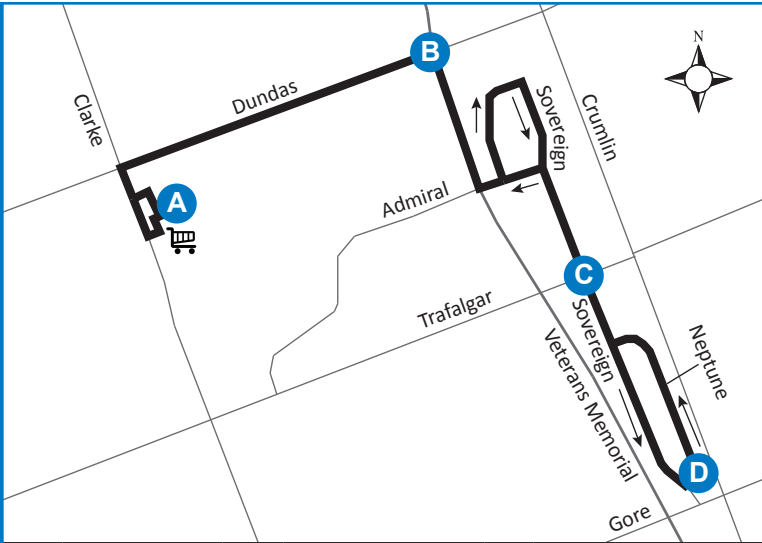

# 37 ARGYLE MALL - NEPTUNE CRESCENT

Map Legend

Timepoint

Shopping Centre

Route Direction

Effective: February 5, 2023

519-451-1347

[www.londontransit.ca](http://www.londontransit.ca)

london

transit

### SERVICE NOTE:

Route 37 operates from 6:30am to 8:30am and from 3:30pm to 5:30pm