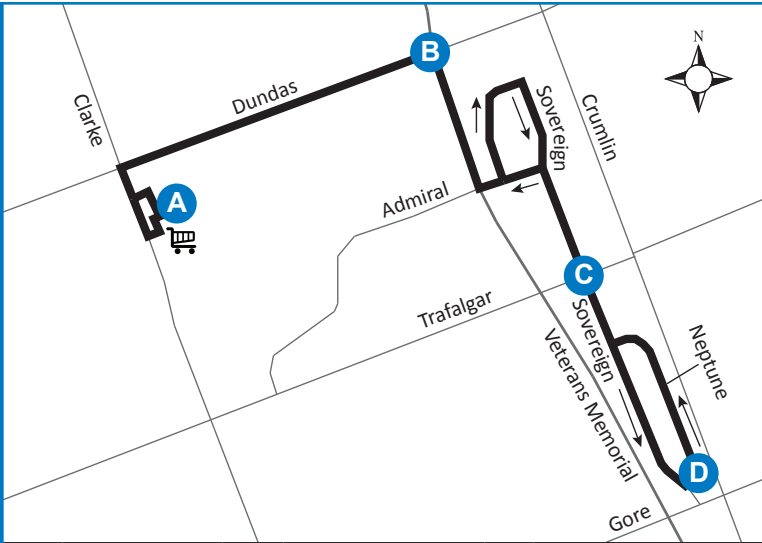

# 37 ARGYLE MALL - NEPTUNE CRESCENT

Map Legend

Timepoint

Shopping Centre

Route Direction

Effective: February 5, 2023

519-451-1347

[www.londontransit.ca](http://www.londontransit.ca)

london

transit

### SERVICE NOTE:

Route 37 operates from 6:30am to 8:30am and from 3:30pm to 5:30pm