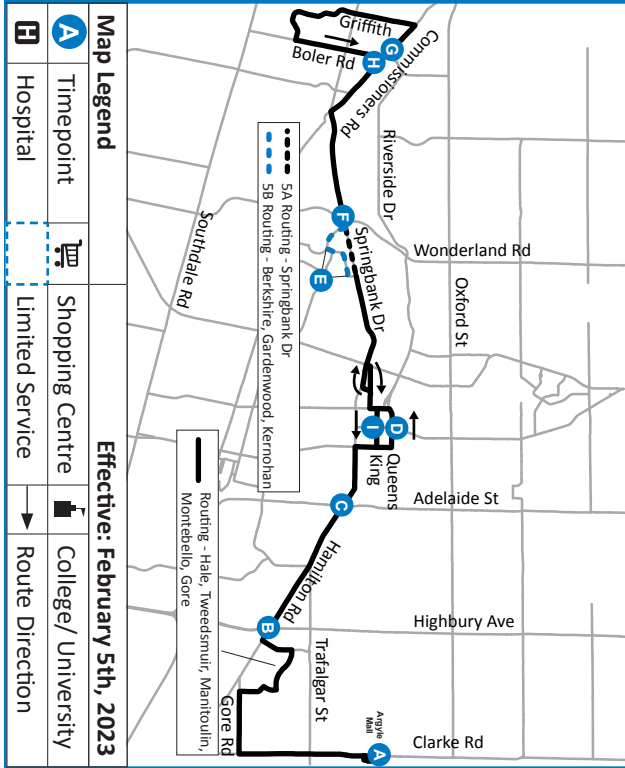

5

BYRON - ARGYLE MALL

A Map Legend	H Hospital
A Timepoint	H Shopping Centre
H Limited Service	H College/ University
	H Route Direction

519-451-1347
www.londontransit.ca

5

BYRON - ARGYLE MALL

A Map Legend	H Hospital
A Timepoint	H Shopping Centre
H Limited Service	H College/ University
	H Route Direction