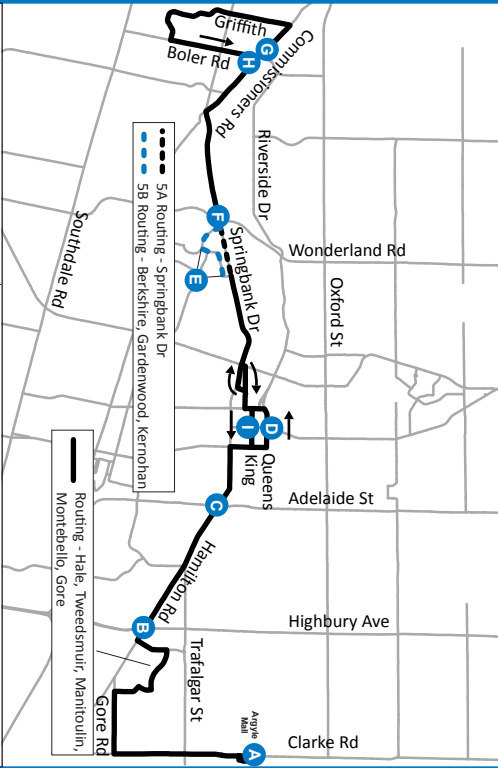

5

BYRON - ARGYLE MALL

A Map Legend	H Hospital
A Timepoint	H Shopping Centre
H Limited Service	H College/ University
	H Route Direction

519-451-1347
www.londontransit.ca

5

BYRON - ARGYLE MALL

A Map Legend	H Hospital
A Timepoint	H Shopping Centre
H Limited Service	H College/ University
	H Route Direction