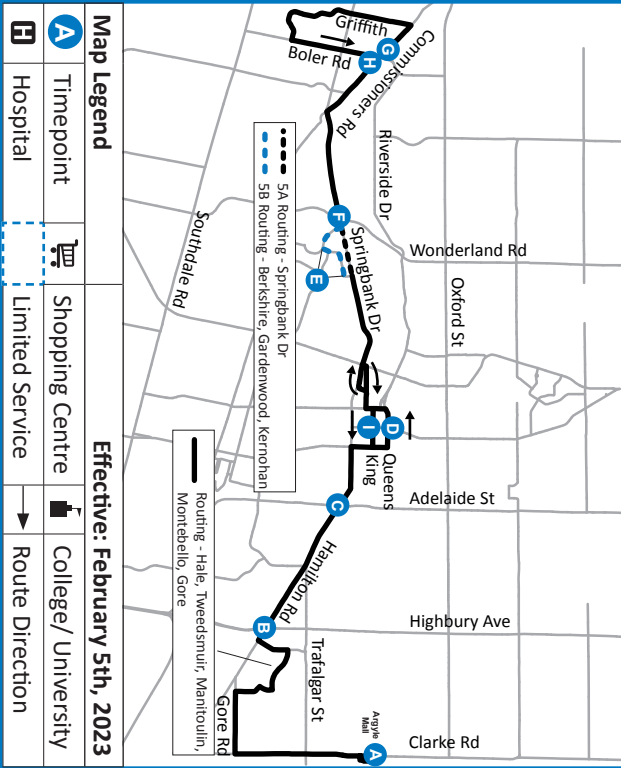

5

BYRON - ARGYLE MALL

A Map Legend	H Hospital
A Timepoint	H Shopping Centre
H Limited Service	H College/ University
	H Route Direction

519-451-1347
www.londontransit.ca

5

BYRON - ARGYLE MALL

A Map Legend	H Hospital
A Timepoint	H Shopping Centre
H Limited Service	H College/ University
	H Route Direction

LEGEND

+	Route Change	*	Bus into Garage
0:00	Bus goes into service 1min earlier at Clarke and Churchill		
8:12	Bus goes into service 2min earlier at Wellington and Dundas		

use realtime.londontransit.ca for up-to-date arrivals