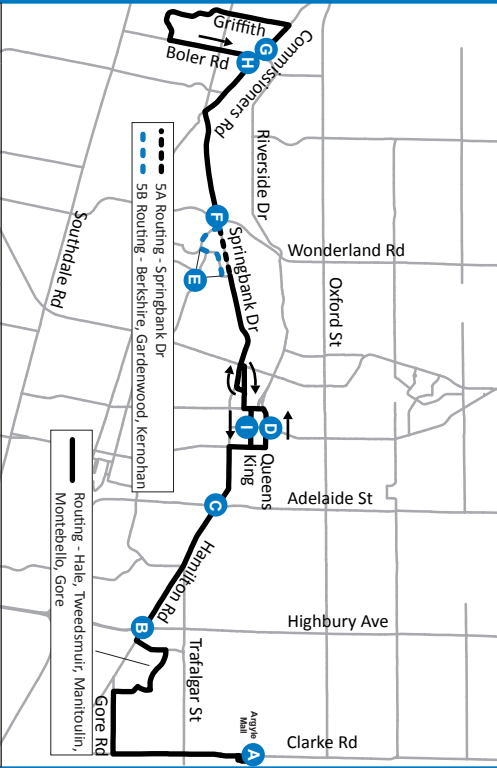

5

BYRON - ARGYLE MALL

A Map Legend	H Hospital
A Timepoint	H Shopping Centre
H Limited Service	H College/ University
	H Route Direction

519-451-1347
www.londontransit.ca

5

BYRON - ARGYLE MALL

A Map Legend	H Hospital
A Timepoint	H Shopping Centre
H Limited Service	H College/ University
	H Route Direction

LEGEND

+	Route Change	*	Bus into Garage
0:00	Bus goes into service 1min earlier at Clarke and Churchill		
8:12	Bus goes into service 2min earlier at Wellington and Dundas		

use realtime.londontransit.ca for up-to-date arrivals